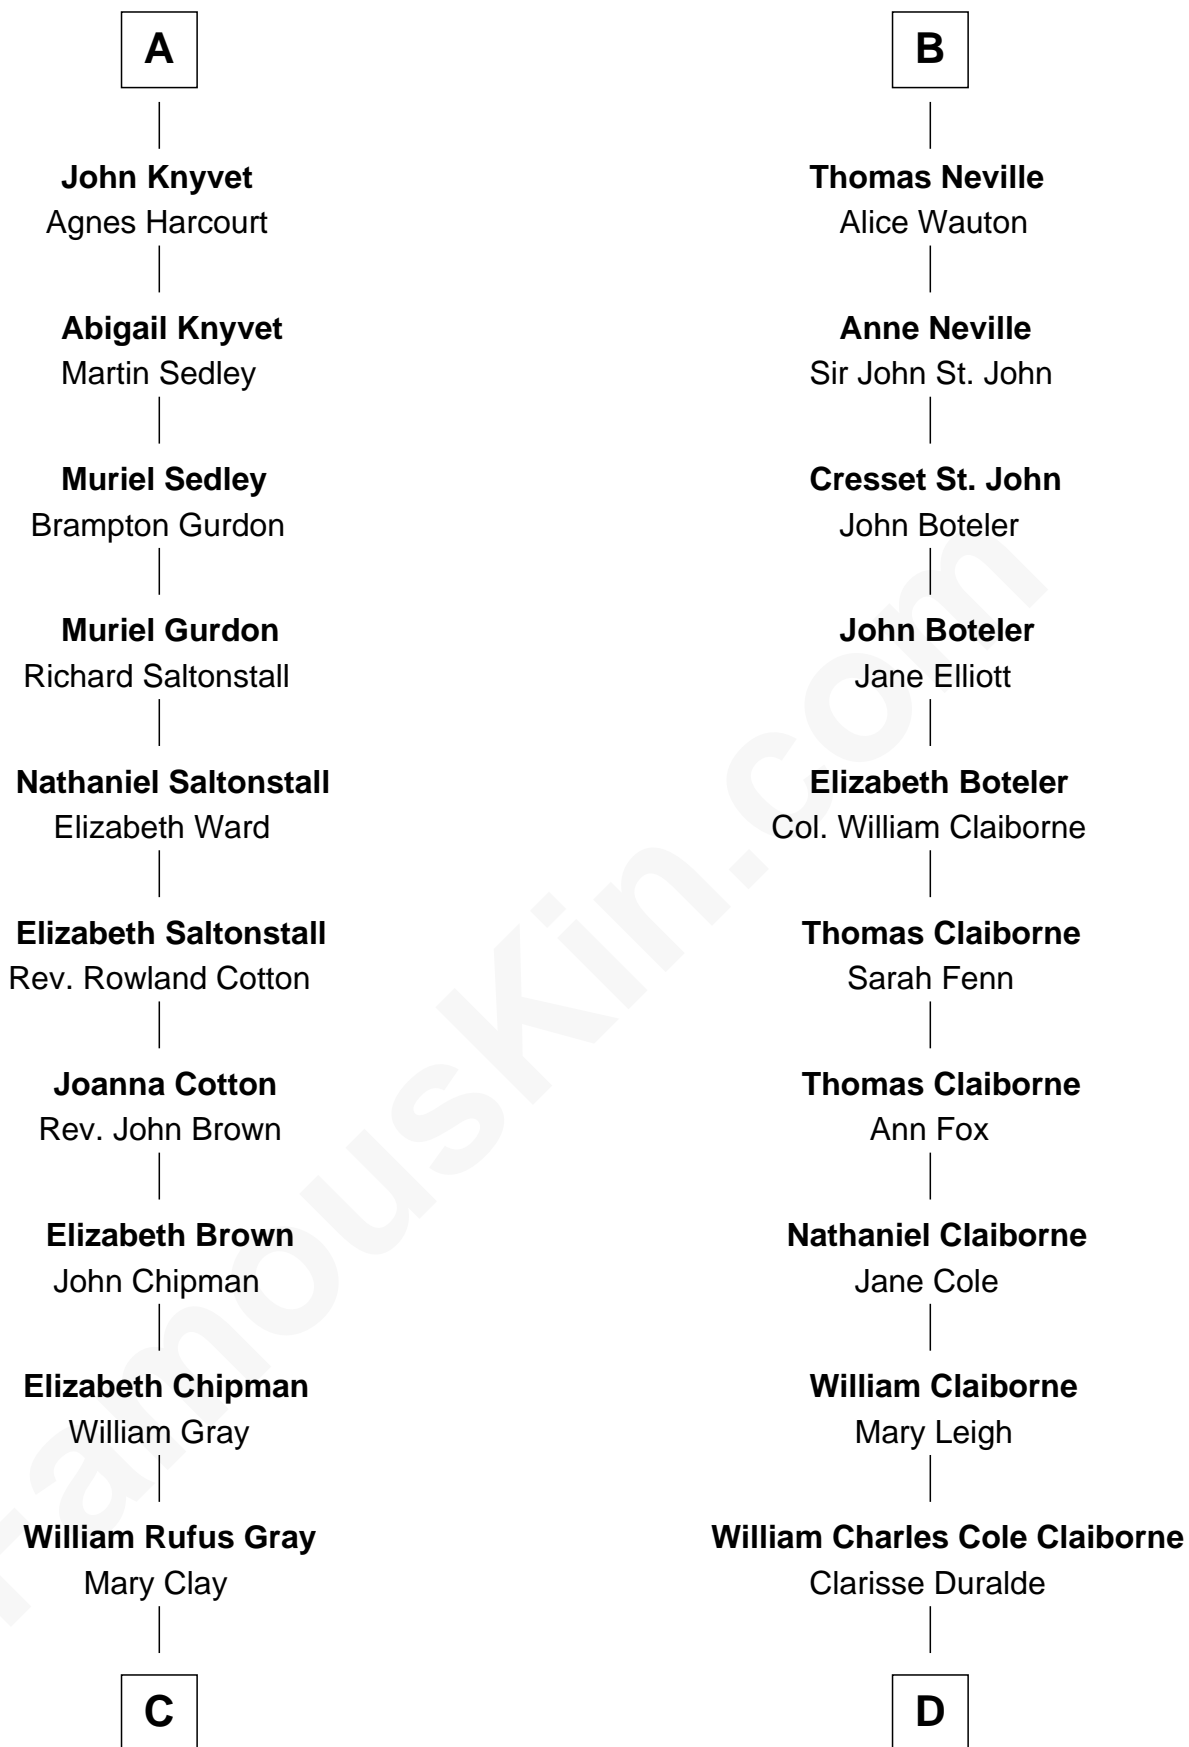

FamousKin.com
Relationship Chart of
Story Musgrave
NASA Astronaut

20th cousin 1 time removed of

Liz Claiborne

Fashion Designer and Founder of Liz Claiborne Inc.

Sir William de Boteler
 Ela Herdeburgh

C

William Gray
Sarah Frances Loring

Edward Gray
Elizabeth Gray Story

Marguerite Gray
John Butler Swann

Marguerite Swann
Percy Musgrave

Story Musgrave
NASA Astronaut

D

William Charles Cole Claiborne
Louise de Balathier

Fernand Claiborne
Marie Louise Villeré