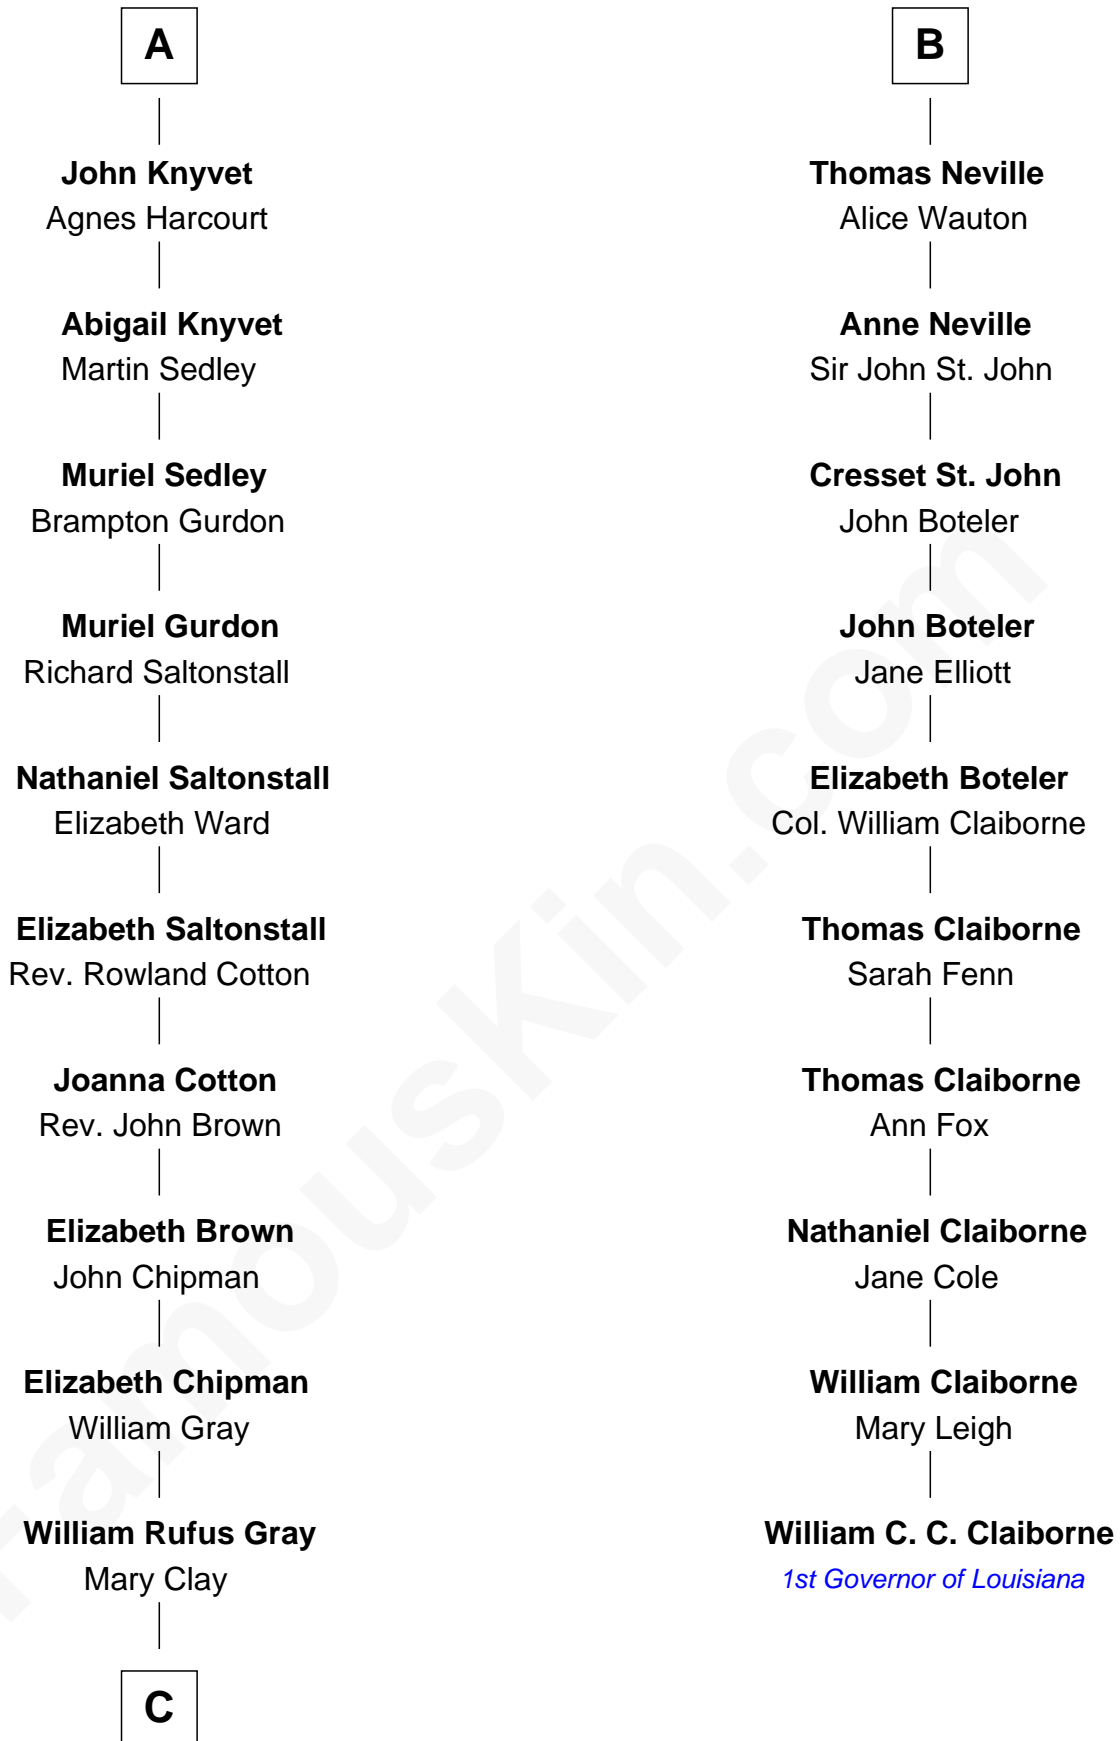

FamousKin.com

Relationship Chart of

Story Musgrave

NASA Astronaut

16th cousin 5 times removed of

William C. C. Claiborne

1st Governor of Louisiana

C

—
William Gray
Sarah Frances Loring

—
Edward Gray
Elizabeth Gray Story

—
Marguerite Gray
John Butler Swann

—
Marguerite Swann
Percy Musgrave

—
Story Musgrave
NASA Astronaut

FamousKin.com