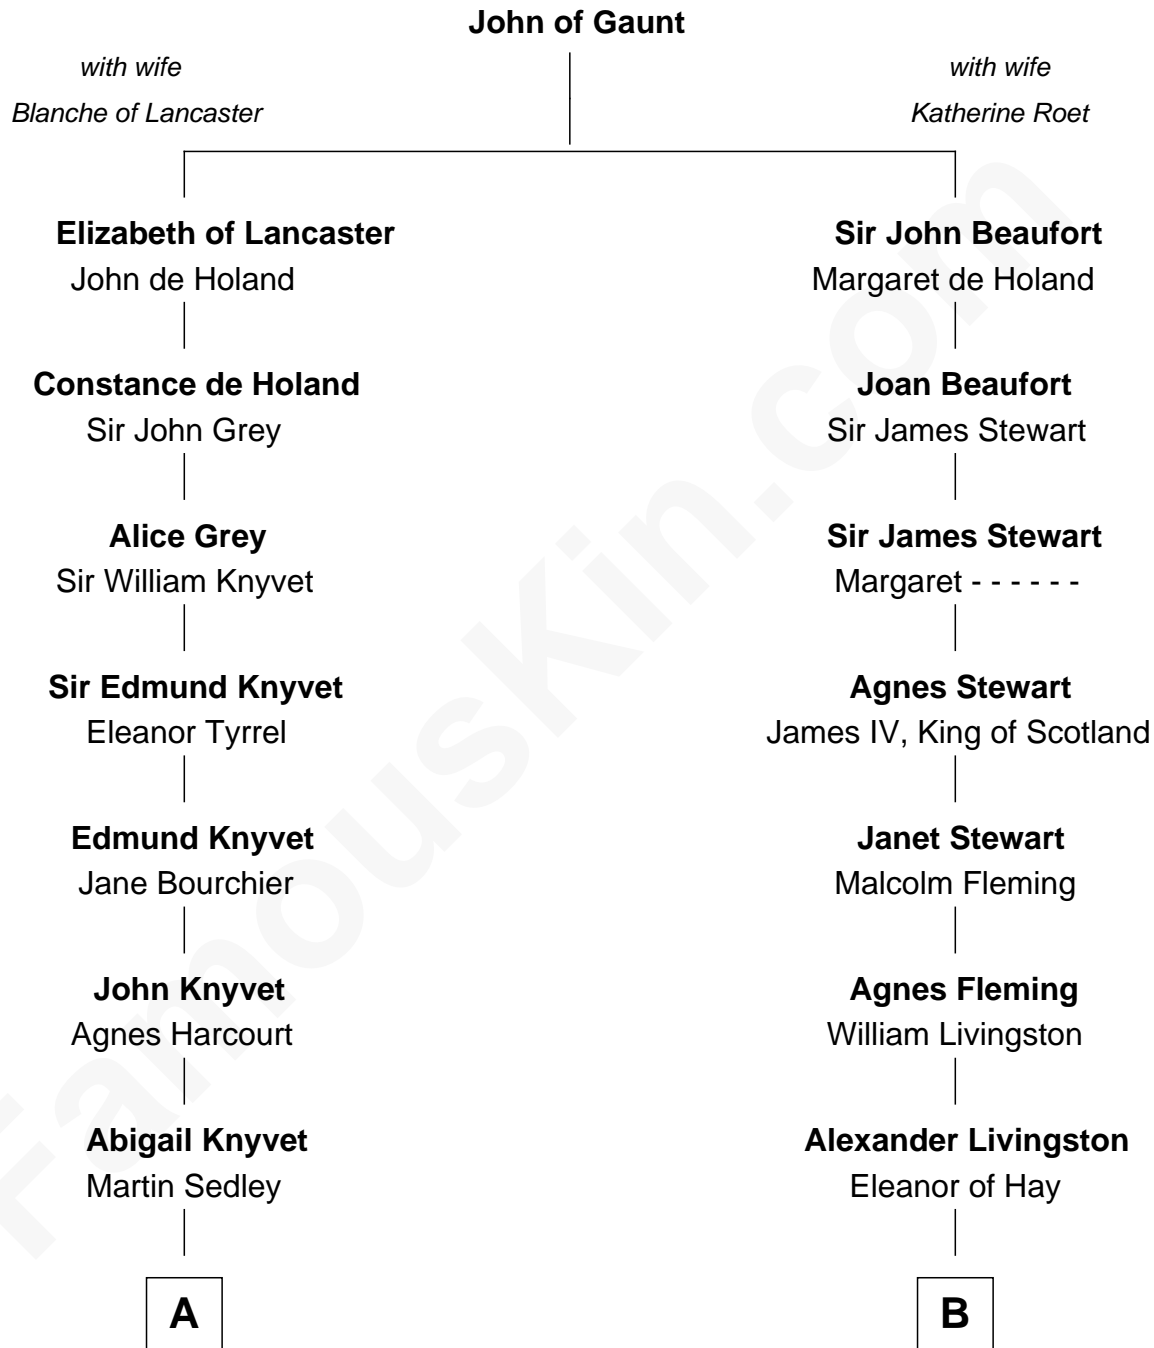

# FamousKin.com Relationship Chart of

**Story Musgrave**

NASA Astronaut

18th cousin 1 time removed of

**Howard Dean**

79th Governor of Vermont

**C**

**Marguerite Gray**  
John Butler Swann

**Marguerite Swann**  
Percy Musgrave

**Story Musgrave**  
*NASA Astronaut*

**D**

**Andrea Belden Maitland**  
Howard Brush Dean

**Howard Dean**  
*79th Governor of Vermont*

FamousKin.com