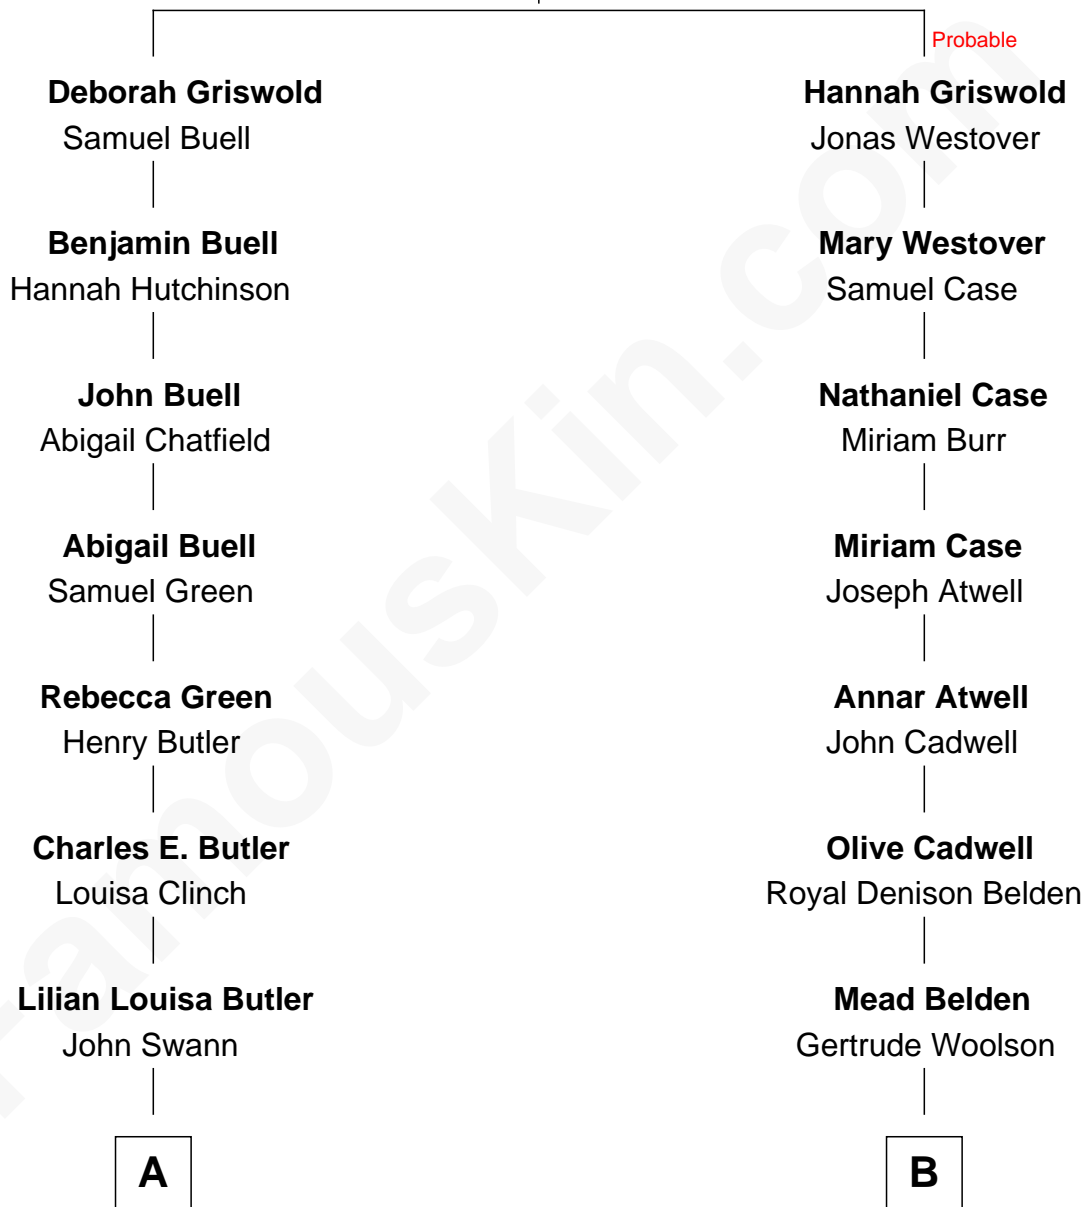

FamousKin.com Relationship Chart of

Story Musgrave

NASA Astronaut

9th cousin 1 time removed of

Howard Dean

79th Governor of Vermont

Edward Griswold

Margaret - - - - -

A

John Butler Swann

Marguerite Gray

Marguerite Swann

Percy Musgrave

Story Musgrave

NASA Astronaut

B

Olive Gertrude Belden

Henry Wigglesworth

Sylvia Wigglesworth

James William Maitland

Andrea Belden Maitland

Howard Brush Dean

Howard Dean

79th Governor of Vermont