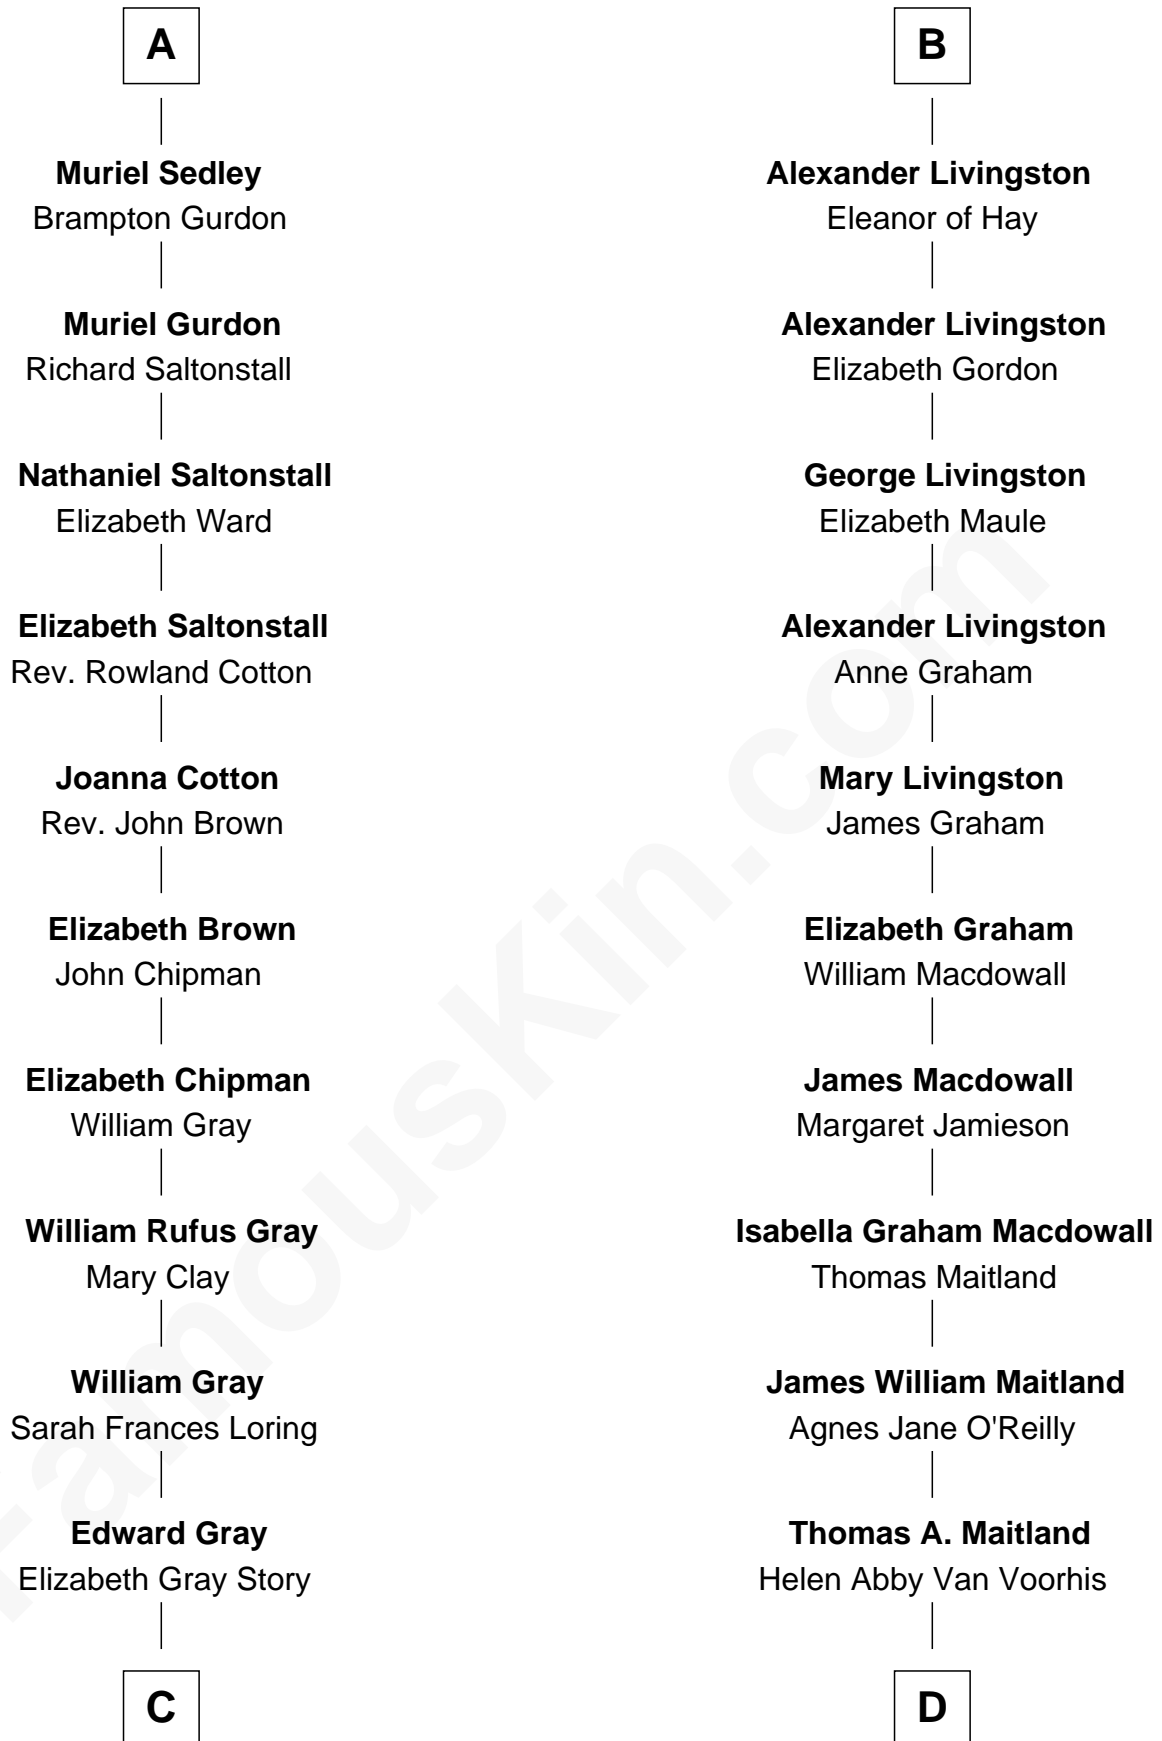

FamousKin.com Relationship Chart of

Story Musgrave

NASA Astronaut

19th cousin of

Howard Dean

79th Governor of Vermont

C

Marguerite Gray
John Butler Swann

Marguerite Swann
Percy Musgrave

Story Musgrave
NASA Astronaut

D

James William Maitland
Sylvia Wigglesworth

Andrea Belden Maitland
Howard Brush Dean

Howard Dean
79th Governor of Vermont

FamousKin.com