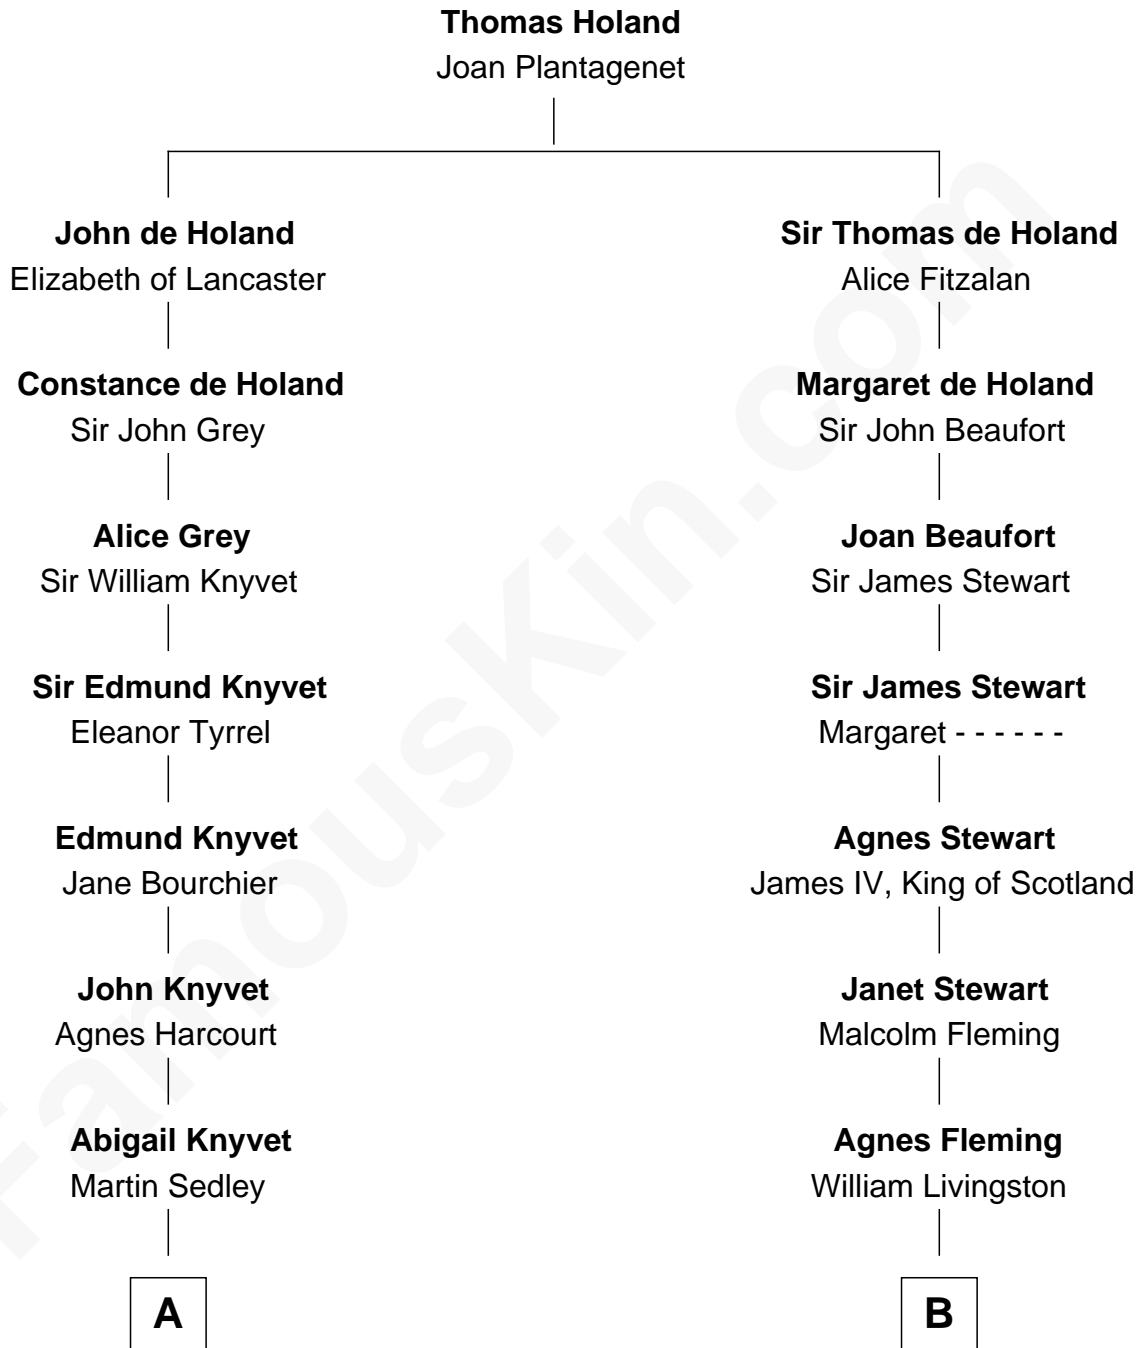

FamousKin.com Relationship Chart of

Story Musgrave

NASA Astronaut

19th cousin of

Howard Dean

79th Governor of Vermont

C

Marguerite Gray
John Butler Swann

Marguerite Swann
Percy Musgrave

Story Musgrave
NASA Astronaut

D

James William Maitland
Sylvia Wigglesworth

Andrea Belden Maitland
Howard Brush Dean

Howard Dean
79th Governor of Vermont

FamousKin.com