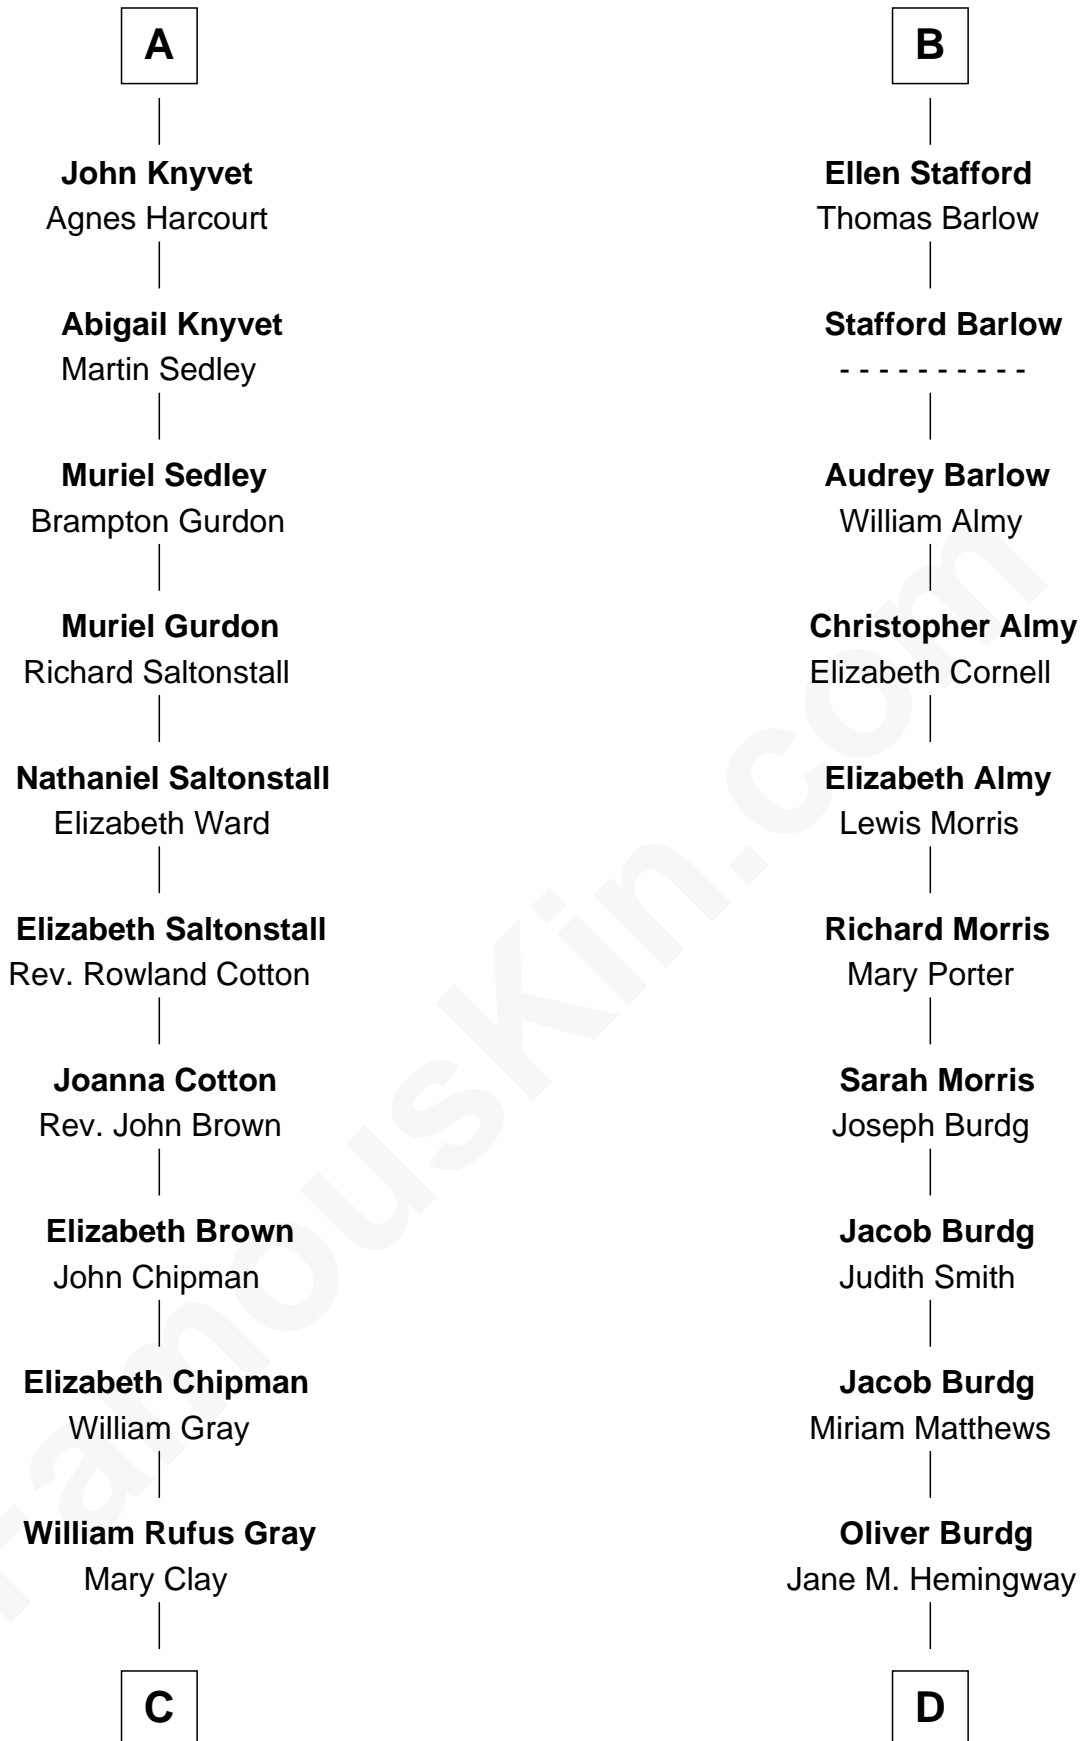

FamousKin.com
Relationship Chart of
Story Musgrave
NASA Astronaut

19th cousin 2 times removed of
Richard Nixon
37th U.S. President

Sir Ralph Basset
 Joan - - - - -

Eleanor Basset
 Sir John Knyvet

Joan Basset
 Thomas de Aylesbury

Sir William Knyvet
 Alice Grey

Humphrey Stafford
 Katherine Fray

Sir Edmund Knyvet
 Eleanor Tyrrel

Sir Humphrey Stafford
 Margaret Fogge

Edmund Knyvet
 Jane Bouchier

Sir Humphrey Stafford
 Margaret Tame

A

B

C

William Gray
Sarah Frances Loring

Edward Gray
Elizabeth Gray Story

Marguerite Gray
John Butler Swann

Marguerite Swann
Percy Musgrave

Story Musgrave
NASA Astronaut

D

Almira Park Burdg
Franklin Milhous