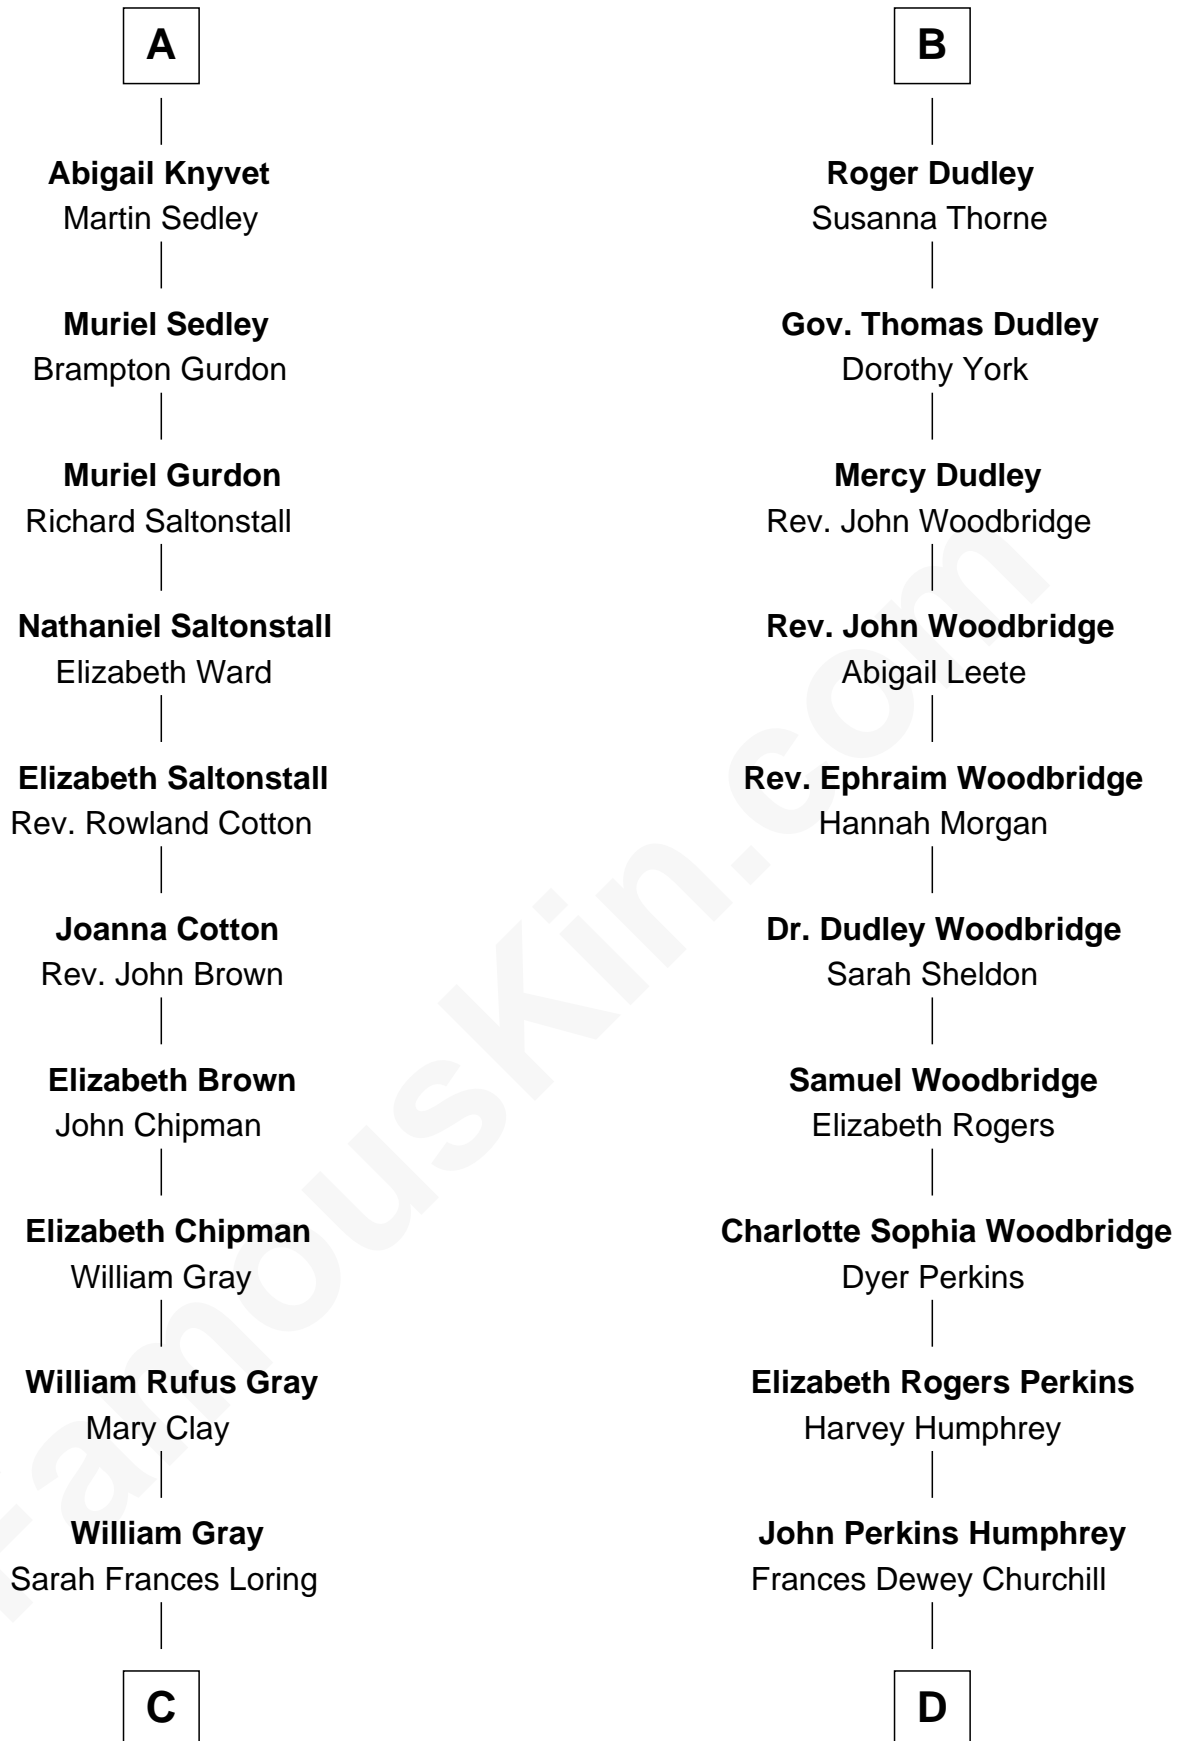

FamousKin.com Relationship Chart of

Story Musgrave

NASA Astronaut

18th cousin 2 times removed of

Humphrey Bogart

Movie Actor

Richard Fitzalan
Eleanor Plantagenet

Sir Richard Fitzalan
Elizabeth de Bohun

Elizabeth Fitzalan
Sir Thomas Mowbray

Margaret Mowbray
Sir Robert Howard

Sir John Howard
Margaret Chedworth

Katherine Howard
Sir John Bouchier

Jane Bouchier
Edmund Knyvet

John Knyvet
Agnes Harcourt

A

Alice Fitzalan
Sir Thomas de Holand

Eleanor Holand
Edward Cherleton

Joyce Cherleton
Sir John Tiptoft

Joyce Tiptoft
Sir Edmund Sutton

Sir Edward Sutton
Cecily Willoughby

Sir John Sutton
Cecily Grey

Sir Henry Dudley
----- Ashton

Probable

B

C

Edward Gray
Elizabeth Gray Story

Marguerite Gray
John Butler Swann

Marguerite Swann
Percy Musgrave

Story Musgrave
NASA Astronaut

D

Maud Humphrey
Dr. Belmont Deforest Bogart

Humphrey Bogart
Movie Actor