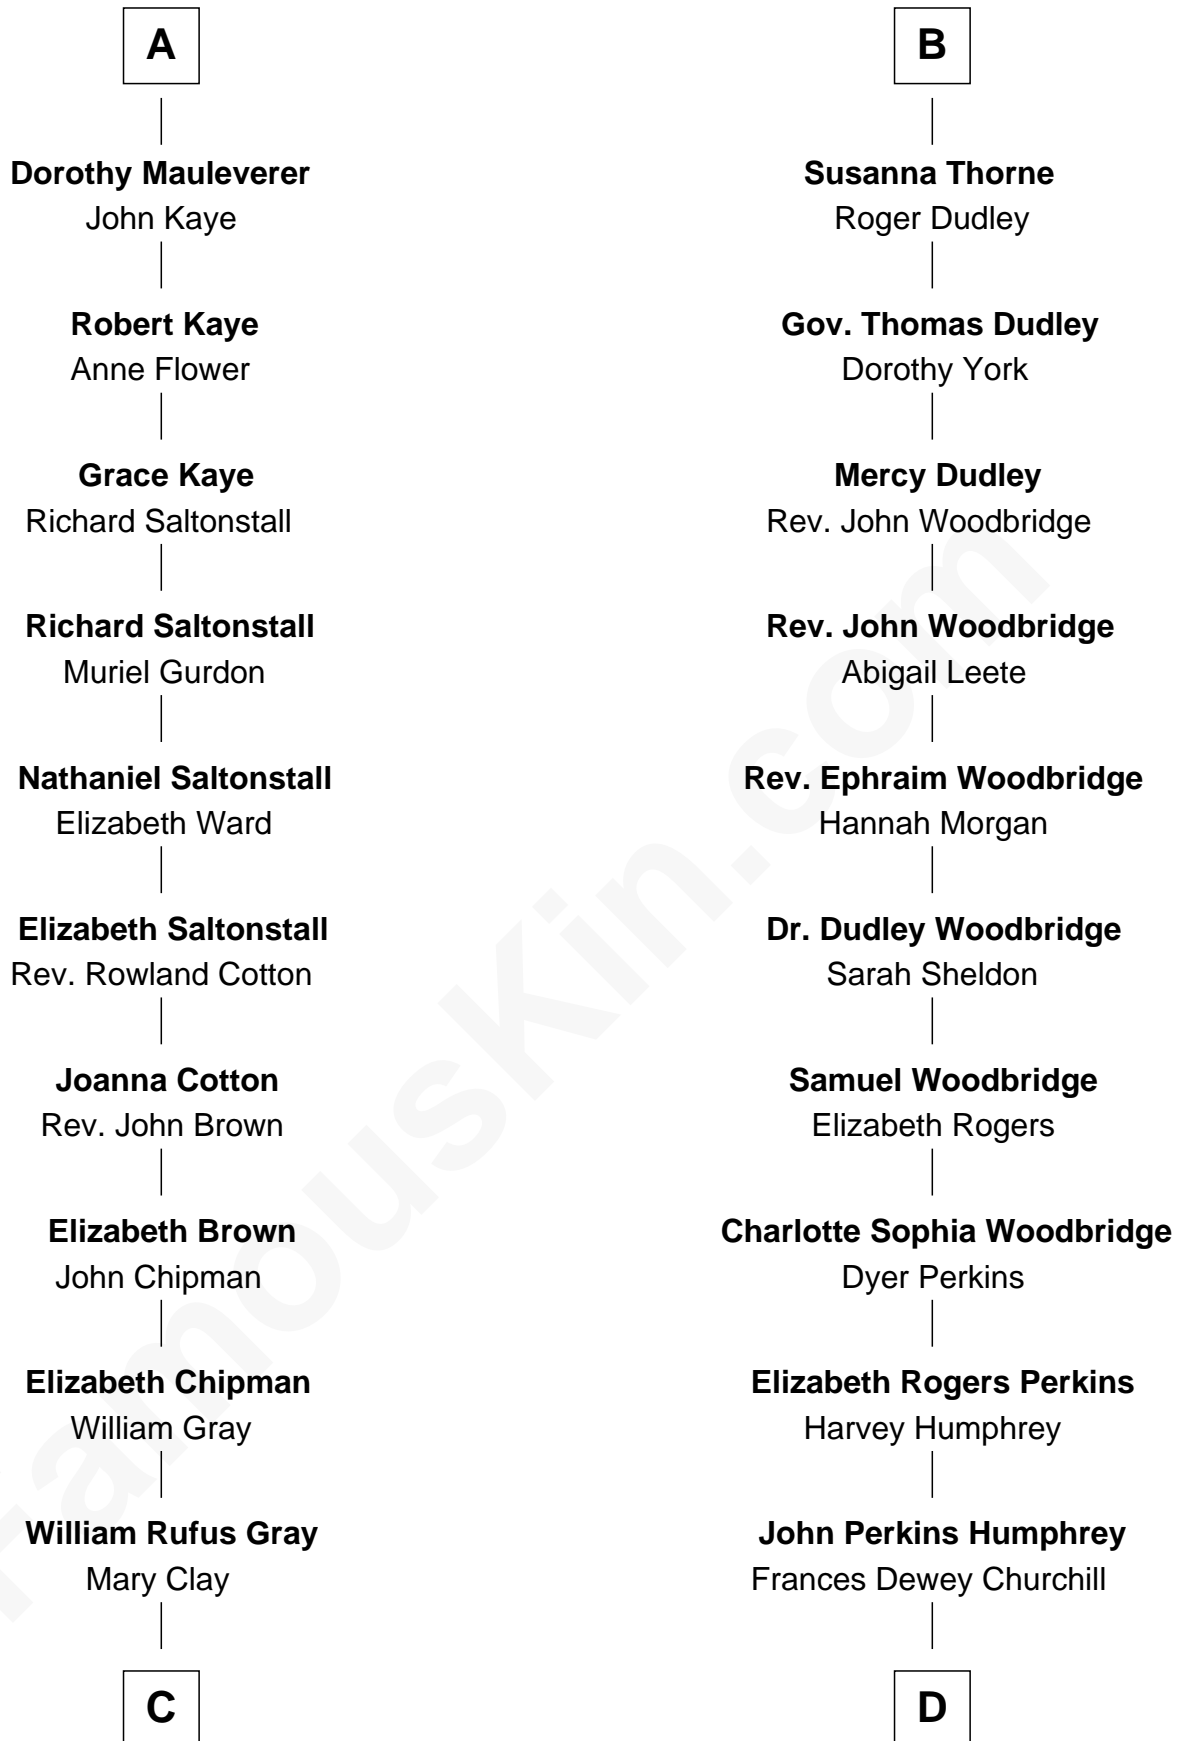

**FamousKin.com**  
**Relationship Chart of**  
**Story Musgrave**  
*NASA Astronaut*

**18th cousin 3 times removed of**  
**Humphrey Bogart**  
*Movie Actor*

**C**

**William Gray**  
Sarah Frances Loring

**Edward Gray**  
Elizabeth Gray Story

**Marguerite Gray**  
John Butler Swann

**Marguerite Swann**  
Percy Musgrave

**Story Musgrave**  
*NASA Astronaut*

**D**

**Maud Humphrey**  
Dr. Belmont Deforest Bogart