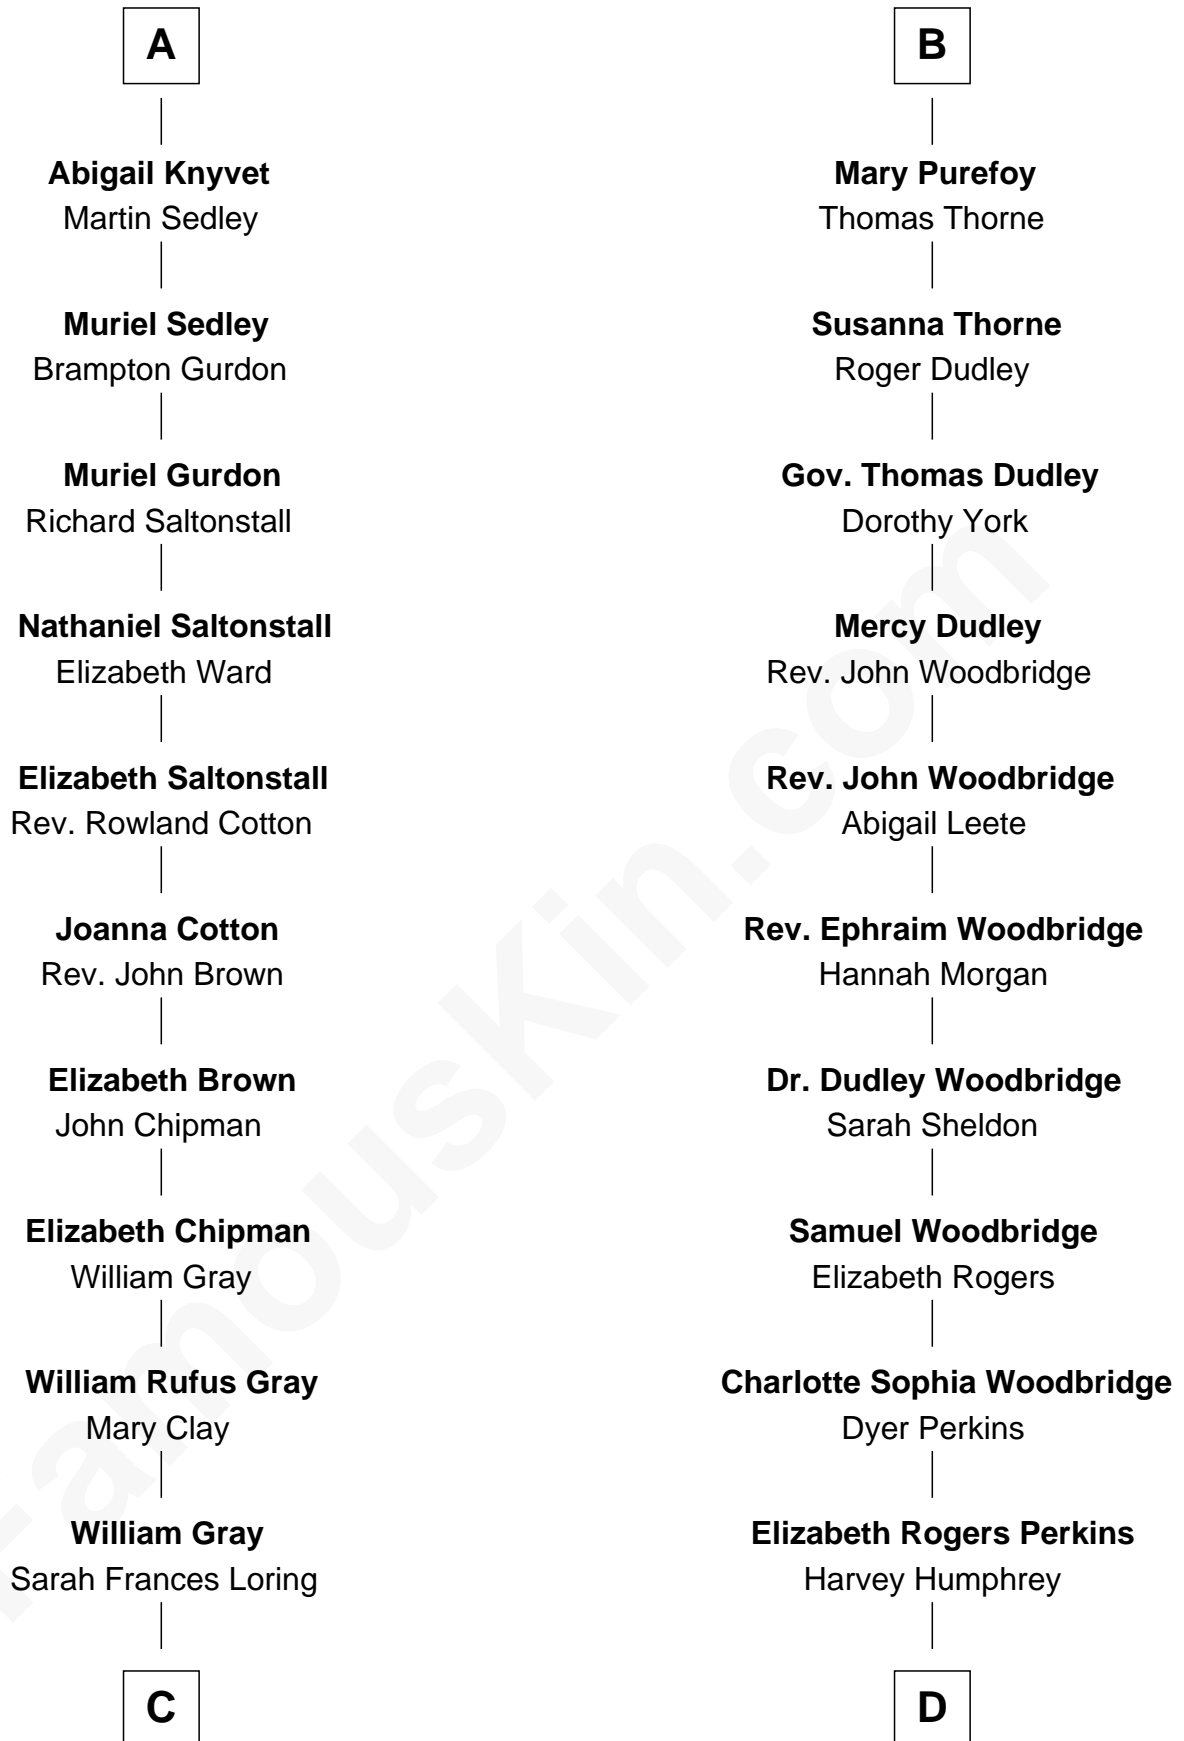

# FamousKin.com Relationship Chart of

**Story Musgrave**

*NASA Astronaut*

19th cousin 1 time removed of

**Humphrey Bogart**

*Movie Actor*

**Sir John Howard**

Alice de Bois

**Sir Robert Howard**

Margaret de Scales

**Sir John Howard**

Alice Tendring

**Sir Robert Howard**

Margaret Mowbray

**Sir John Howard**

Margaret Chedworth

John Denton

**Alice Denton**

Nicholas Purefoy

**Edward Purefoy**

Anne Fettiplace

**B**

**C**

**Edward Gray**  
Elizabeth Gray Story

**Marguerite Gray**  
John Butler Swann

**Marguerite Swann**  
Percy Musgrave

**Story Musgrave**  
*NASA Astronaut*

**D**

**John Perkins Humphrey**  
Frances Dewey Churchill

**Maud Humphrey**  
Dr. Belmont Deforest Bogart