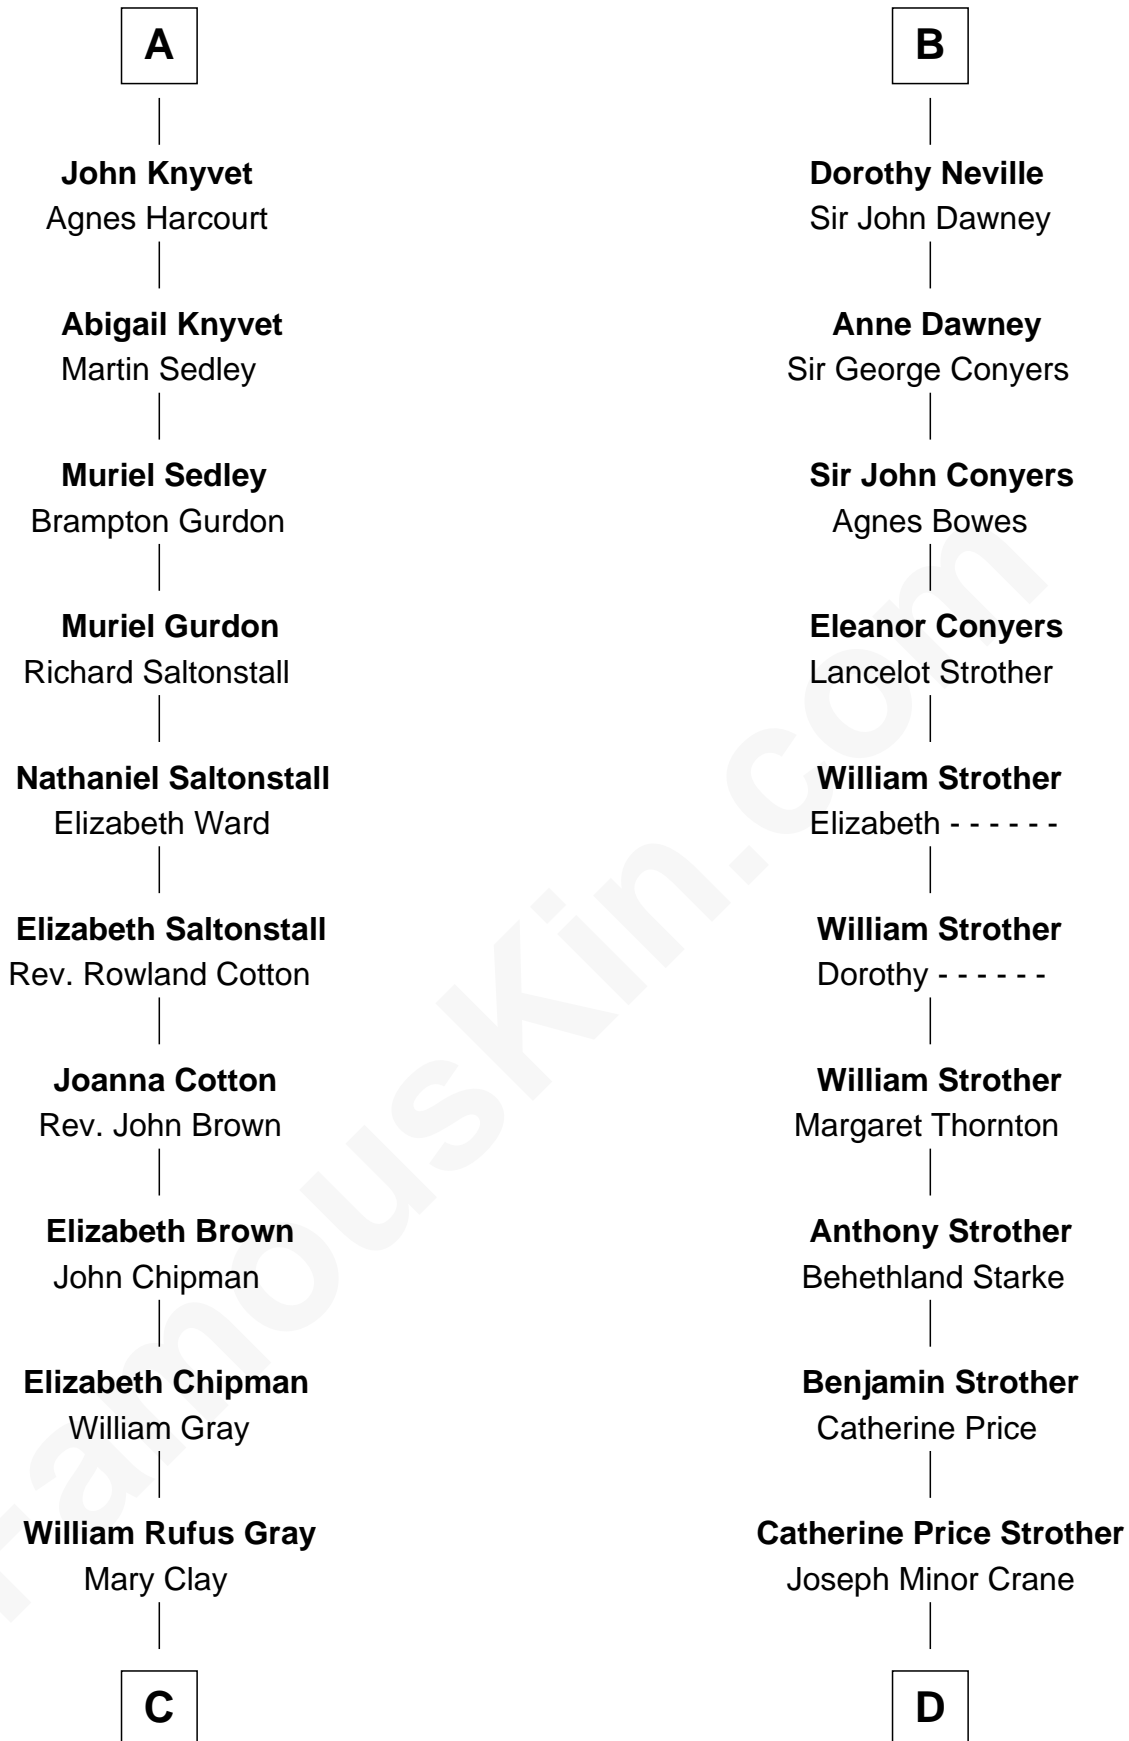

FamousKin.com Relationship Chart of

Story Musgrave

NASA Astronaut

20th cousin 1 time removed of

Randolph Scott

Movie Actor

C

William Gray
Sarah Frances Loring

Edward Gray
Elizabeth Gray Story

Marguerite Gray
John Butler Swann

Marguerite Swann
Percy Musgrave

Story Musgrave
NASA Astronaut

D

John William Crane
Margaret Ann Sadler

Joseph Minor Crane
Lavinia Lionberger

Lucy Lionberger Crane
George Grant Scott

Randolph Scott
Movie Actor