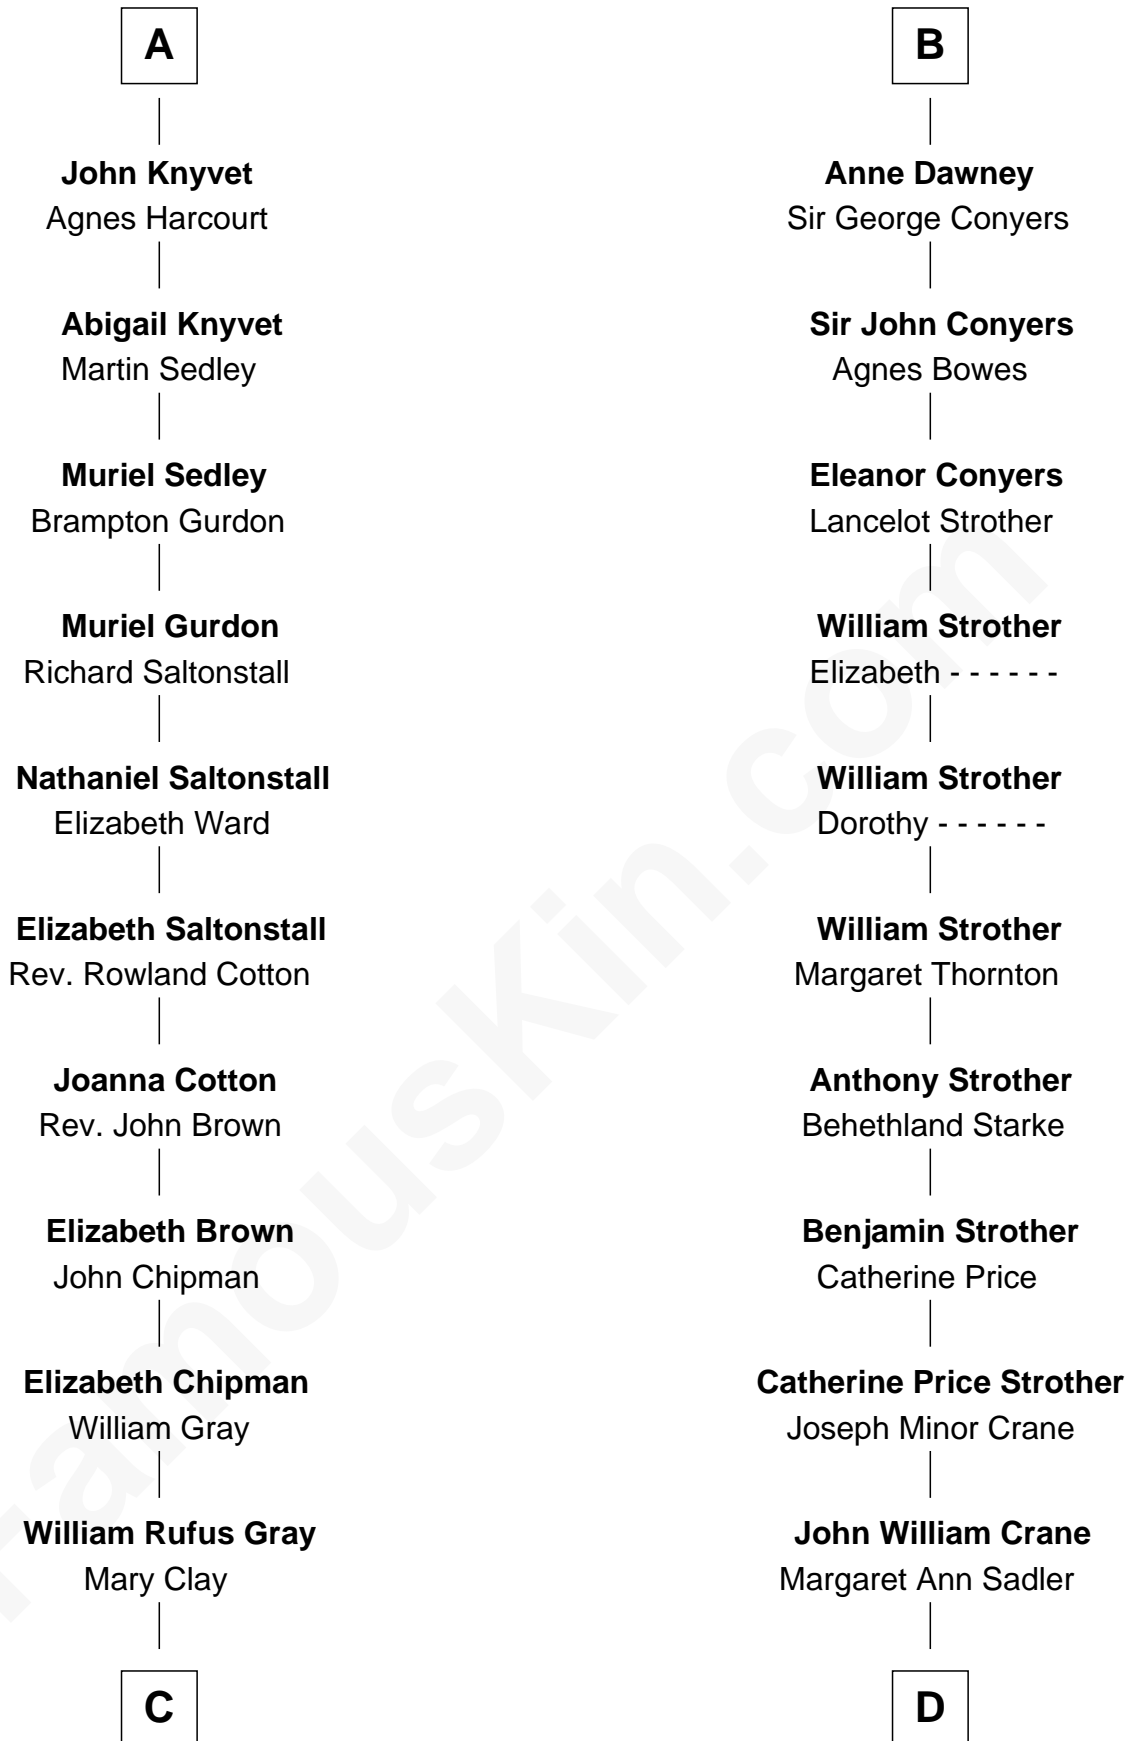

FamousKin.com
Relationship Chart of
Story Musgrave
NASA Astronaut

19th cousin 2 times removed of

Randolph Scott
Movie Actor

Sir Ralph Basset
 Joan - - - - -

Eleanor Basset
 Sir John Knyvet

Joan Basset
 Thomas de Aylesbury

Sir William Knyvet
 Alice Grey

Humphrey Stafford
 Katherine Fray

Sir Edmund Knyvet
 Eleanor Tyrrel

Anne Stafford
 Sir Richard Neville

Edmund Knyvet
 Jane Bouchier

Dorothy Neville
 Sir John Dawney

A

B

C

William Gray
Sarah Frances Loring

Edward Gray
Elizabeth Gray Story

Marguerite Gray
John Butler Swann

Marguerite Swann
Percy Musgrave

Story Musgrave
NASA Astronaut

D

Joseph Minor Crane
Lavinia Lionberger