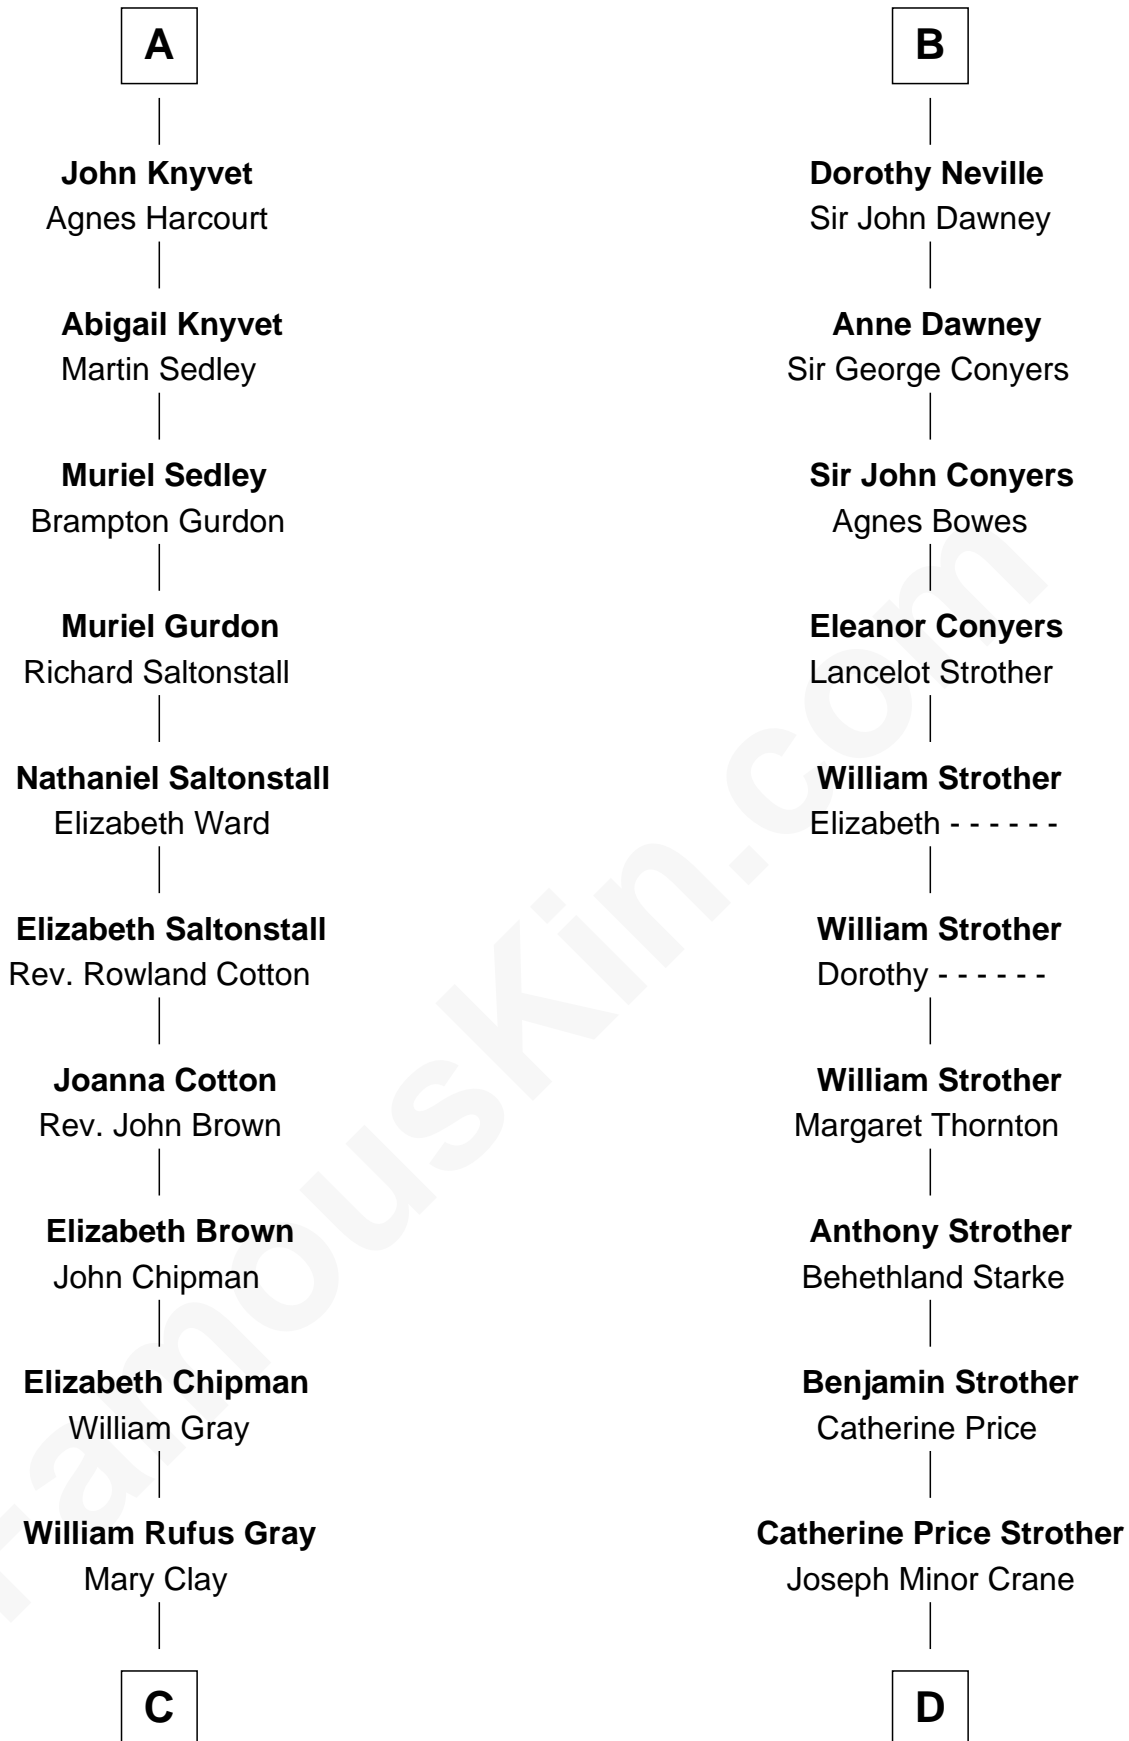

FamousKin.com

Relationship Chart of

Story Musgrave

NASA Astronaut

20th cousin 1 time removed of

Randolph Scott

Movie Actor

C

William Gray
Sarah Frances Loring

Edward Gray
Elizabeth Gray Story

Marguerite Gray
John Butler Swann

Marguerite Swann
Percy Musgrave

Story Musgrave
NASA Astronaut

D

John William Crane
Margaret Ann Sadler

Joseph Minor Crane
Lavinia Lionberger

Lucy Lionberger Crane
George Grant Scott

Randolph Scott
Movie Actor

FamousKin.com