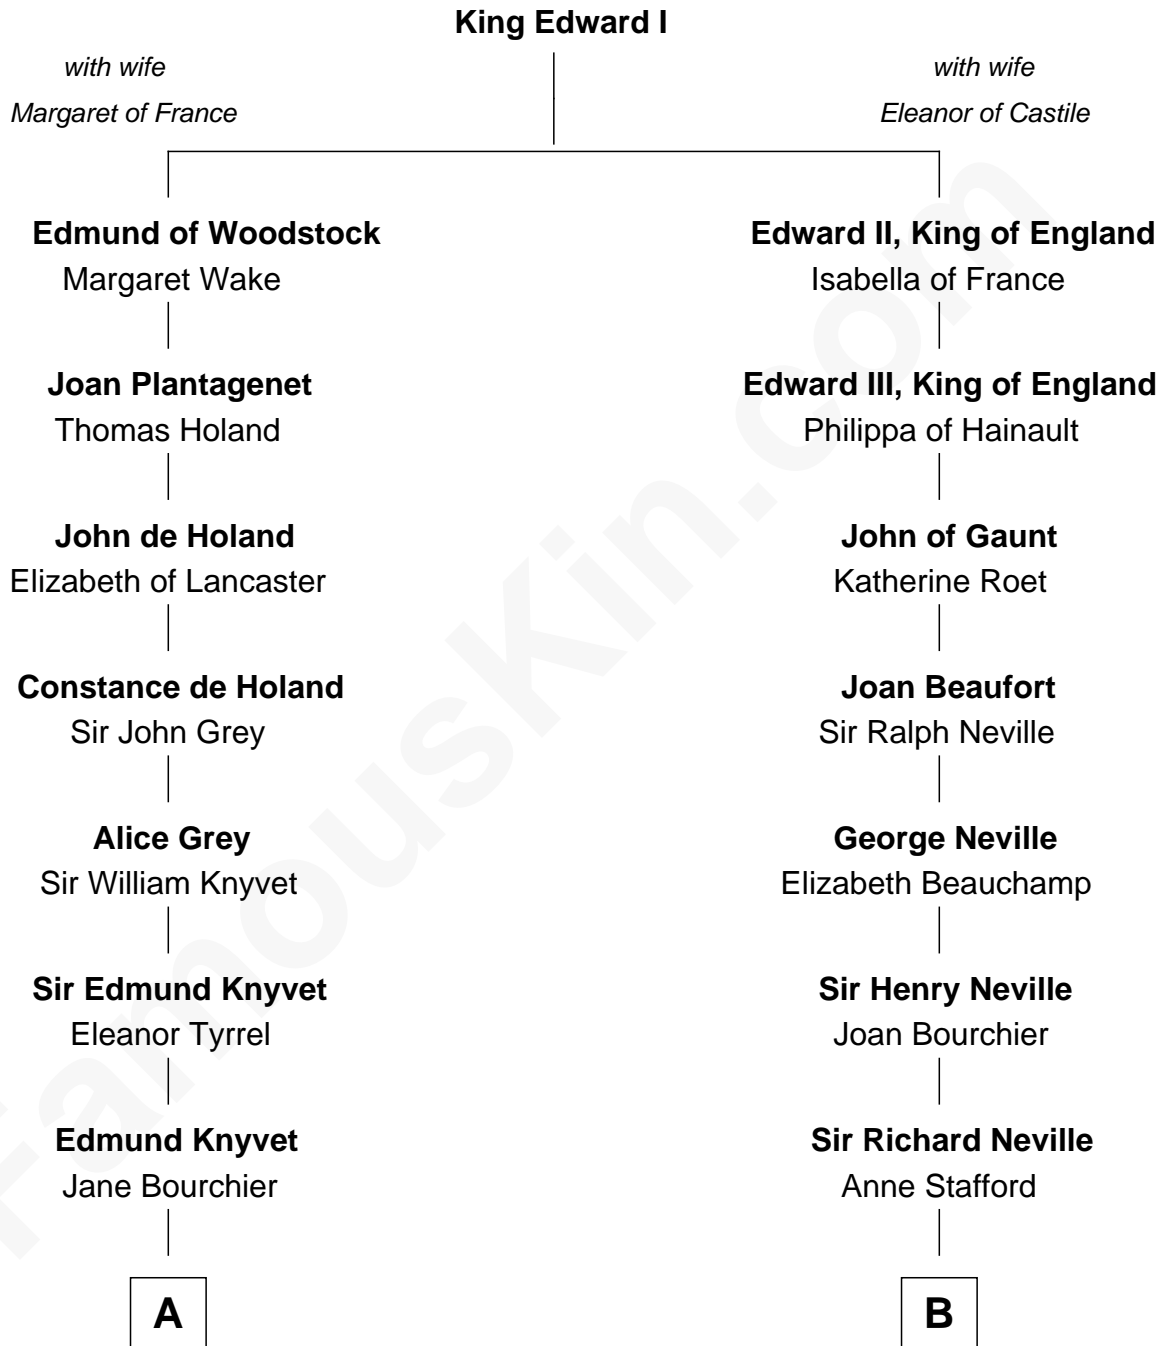

FamousKin.com

Relationship Chart of

Story Musgrave

NASA Astronaut

20th cousin 1 time removed of

Randolph Scott

Movie Actor

C

William Gray
Sarah Frances Loring

Edward Gray
Elizabeth Gray Story

Marguerite Gray
John Butler Swann

Marguerite Swann
Percy Musgrave

Story Musgrave
NASA Astronaut

D

John William Crane
Margaret Ann Sadler

Joseph Minor Crane
Lavinia Lionberger

Lucy Lionberger Crane
George Grant Scott

Randolph Scott
Movie Actor

FamousKin.com