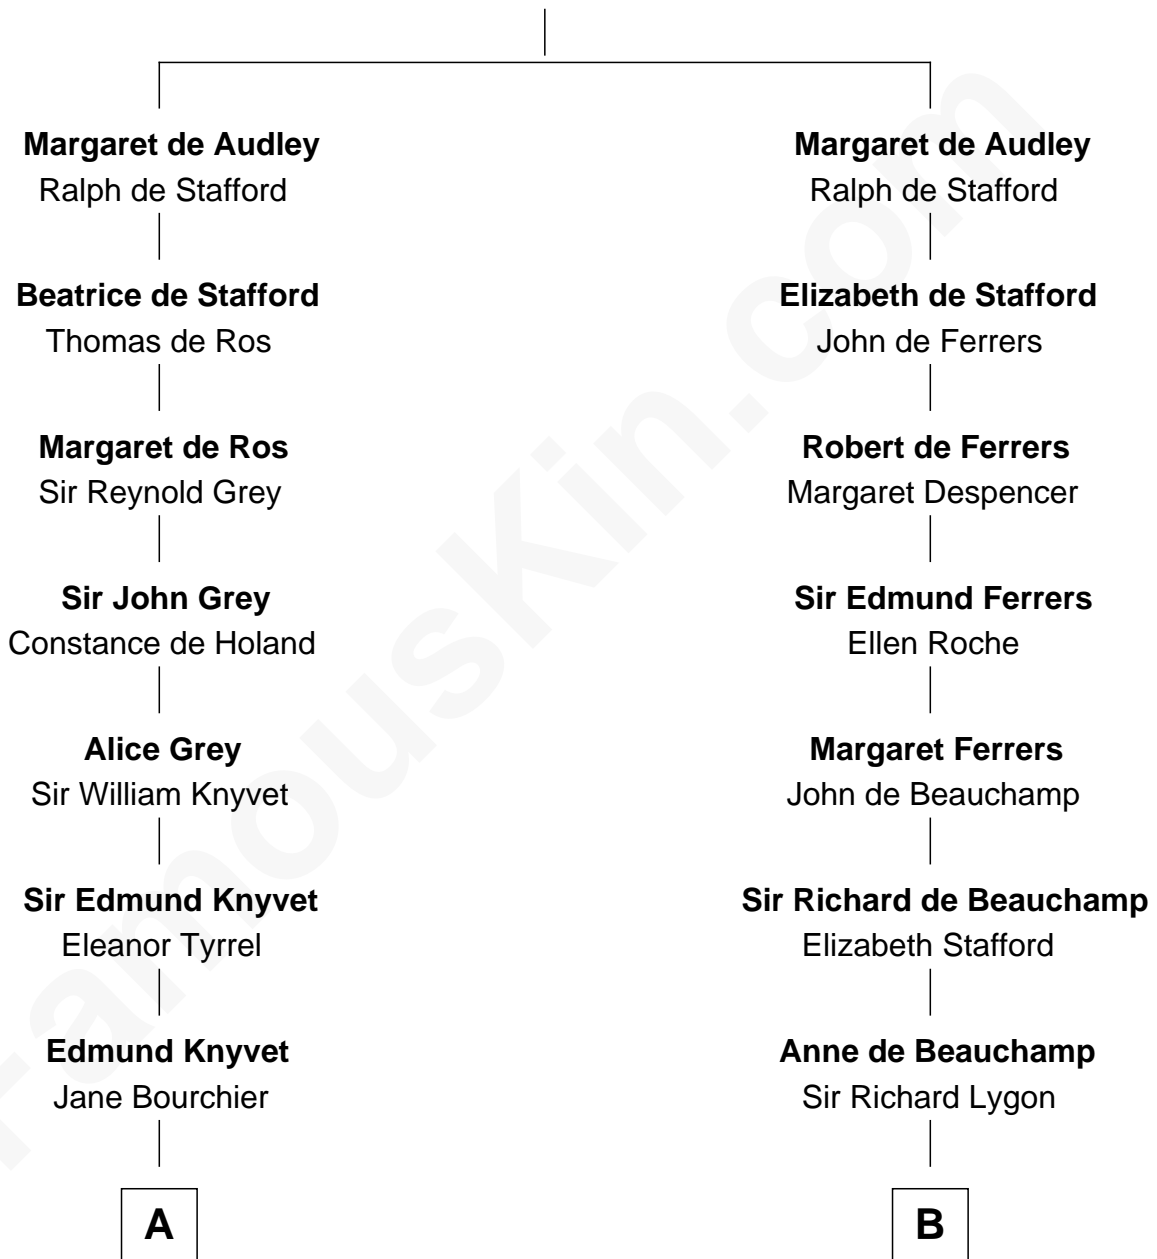

# FamousKin.com Relationship Chart of

**Story Musgrave**

*NASA Astronaut*

21st cousin of

**Randolph Scott**

*Movie Actor*

**Hugh de Audley**

Margaret de Clare

**C**

**William Gray**  
Sarah Frances Loring

**Edward Gray**  
Elizabeth Gray Story

**Marguerite Gray**  
John Butler Swann

**Marguerite Swann**  
Percy Musgrave

**Story Musgrave**  
*NASA Astronaut*

**D**

**Catherine Price Strother**  
Joseph Minor Crane

**John William Crane**  
Margaret Ann Sadler

**Joseph Minor Crane**  
Lavinia Lionberger

**Lucy Lionberger Crane**  
George Grant Scott

**Randolph Scott**  
*Movie Actor*