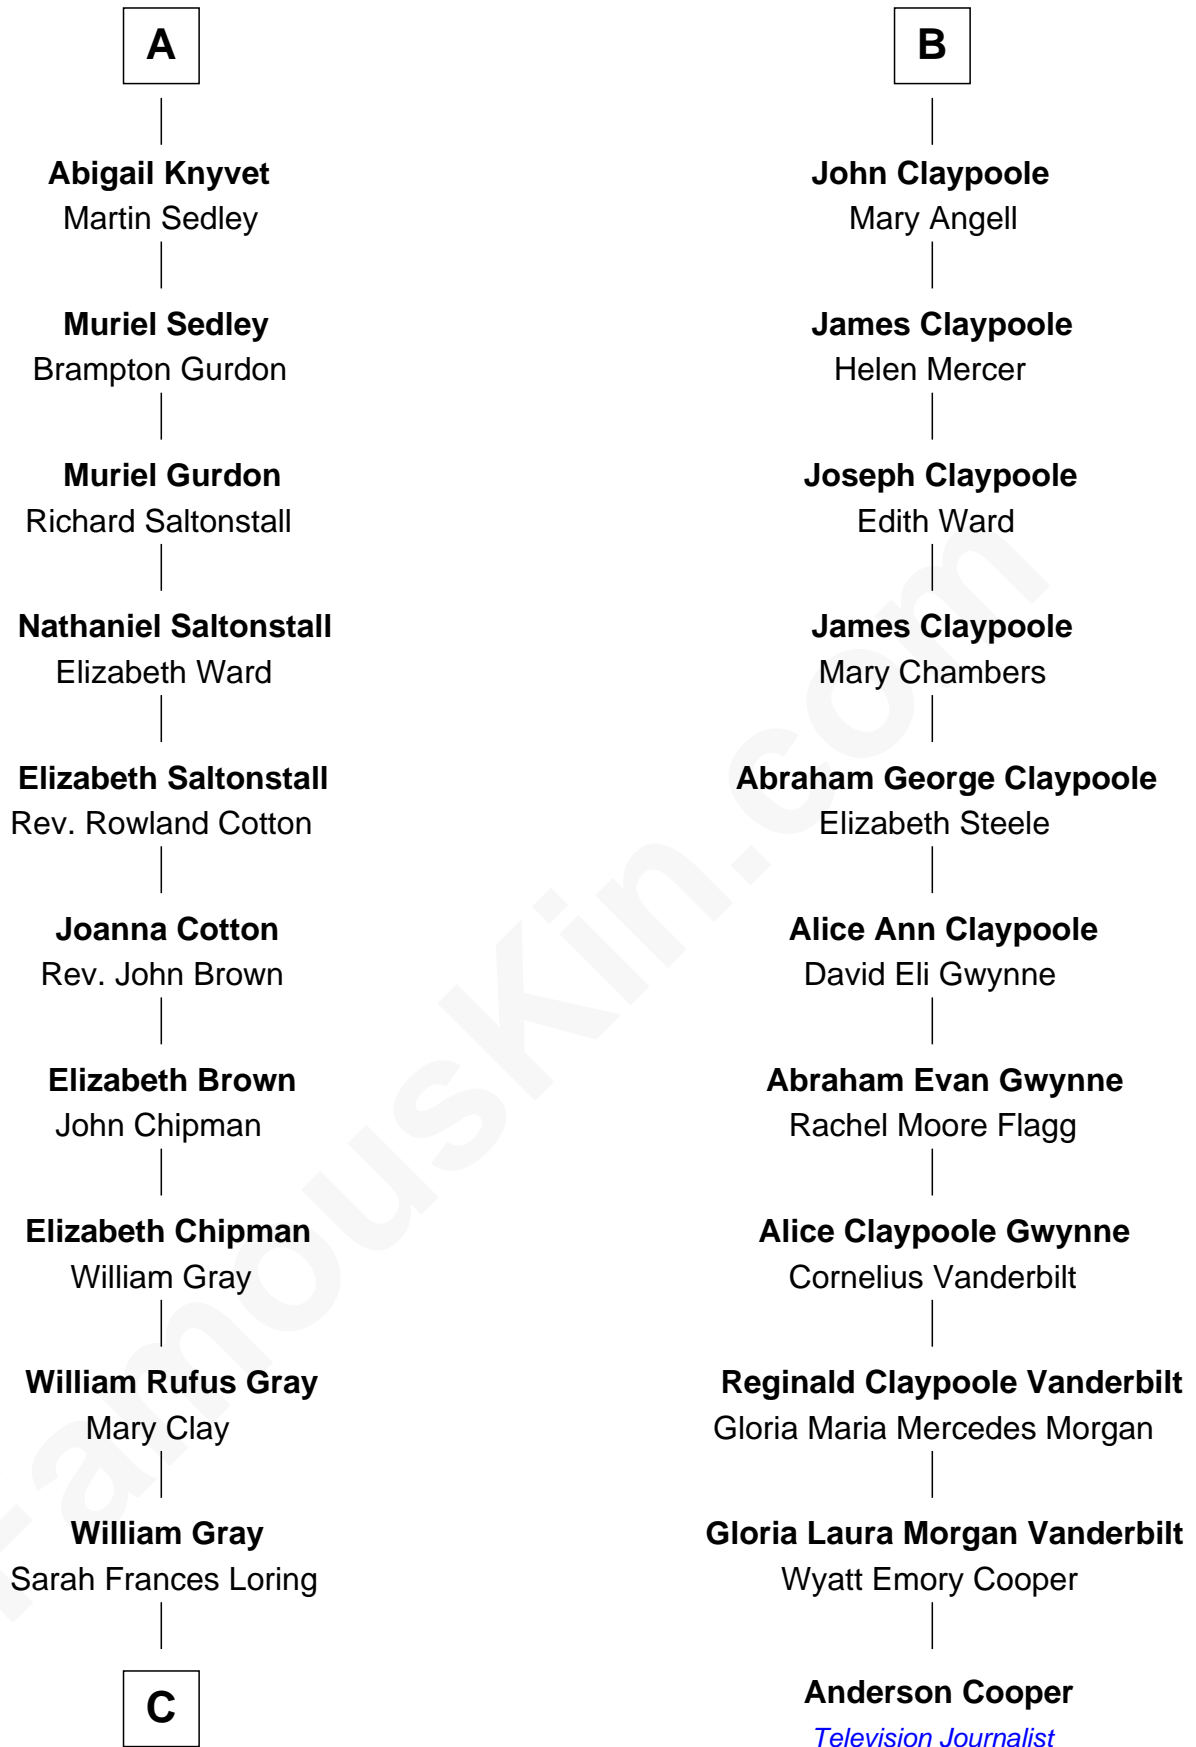

FamousKin.com
Relationship Chart of
Story Musgrave
NASA Astronaut

17th cousin 3 times removed of

Anderson Cooper
Television Journalist

Richard Fitzalan
 Eleanor Plantagenet

C

—
Edward Gray
Elizabeth Gray Story

—
Marguerite Gray
John Butler Swann

—
Marguerite Swann
Percy Musgrave

—
Story Musgrave
NASA Astronaut

FamousKin.com