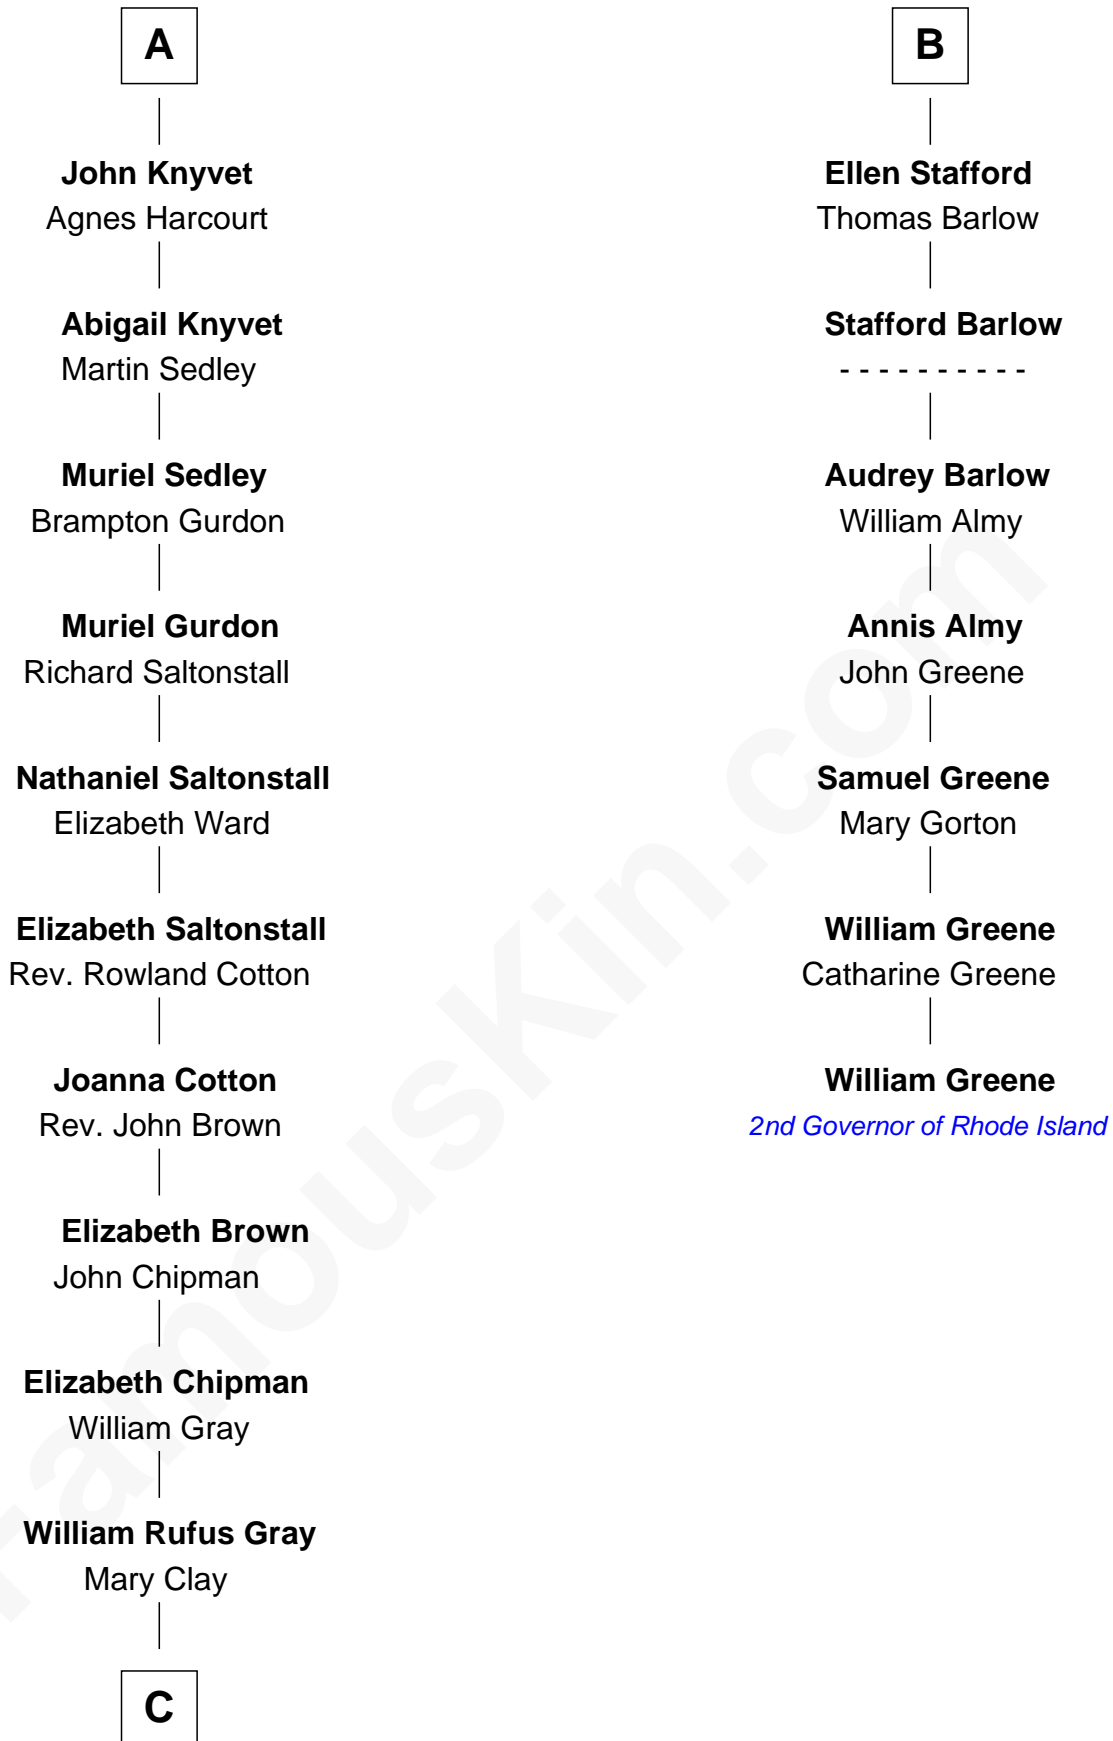

FamousKin.com Relationship Chart of

Story Musgrave

NASA Astronaut

13th cousin 8 times removed of

William Greene

2nd Governor of Rhode Island

Sir Ralph Basset

Joan - - - - -

Sir William Knyvet

Alice Grey

Sir Edmund Knyvet

Eleanor Tyrrel

Edmund Knyvet

Jane Bouchier

A

Joan Basset

Katherine Fray

Sir Humphrey Stafford

Margaret Fogge

Sir Humphrey Stafford

Margaret Tame

B

C

—
William Gray
Sarah Frances Loring

—
Edward Gray
Elizabeth Gray Story

—
Marguerite Gray
John Butler Swann

—
Marguerite Swann
Percy Musgrave

—
Story Musgrave
NASA Astronaut