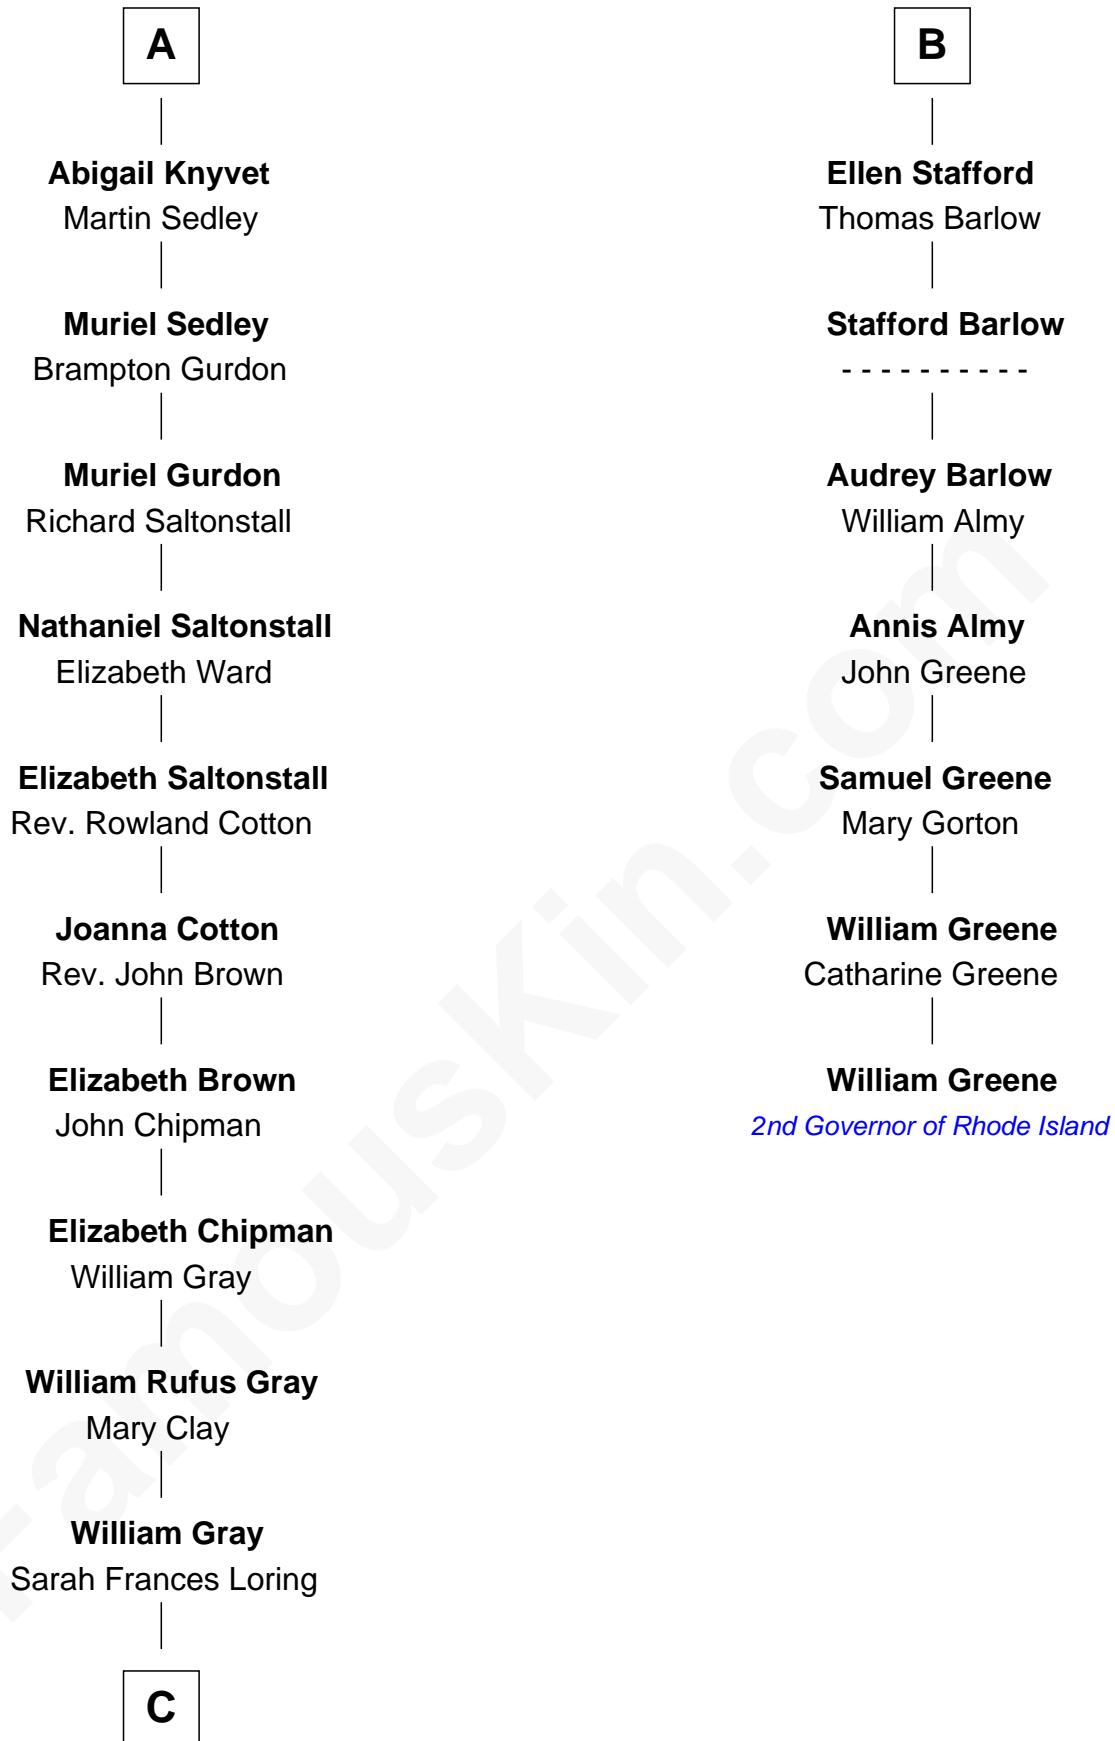

**FamousKin.com**  
**Relationship Chart of**  
**Story Musgrave**  
*NASA Astronaut*

**13th cousin 7 times removed of**  
**William Greene**  
*2nd Governor of Rhode Island*

**C**

—  
**Edward Gray**  
Elizabeth Gray Story

—  
**Marguerite Gray**  
John Butler Swann

—  
**Marguerite Swann**  
Percy Musgrave

—  
**Story Musgrave**  
*NASA Astronaut*

FamousKin.com