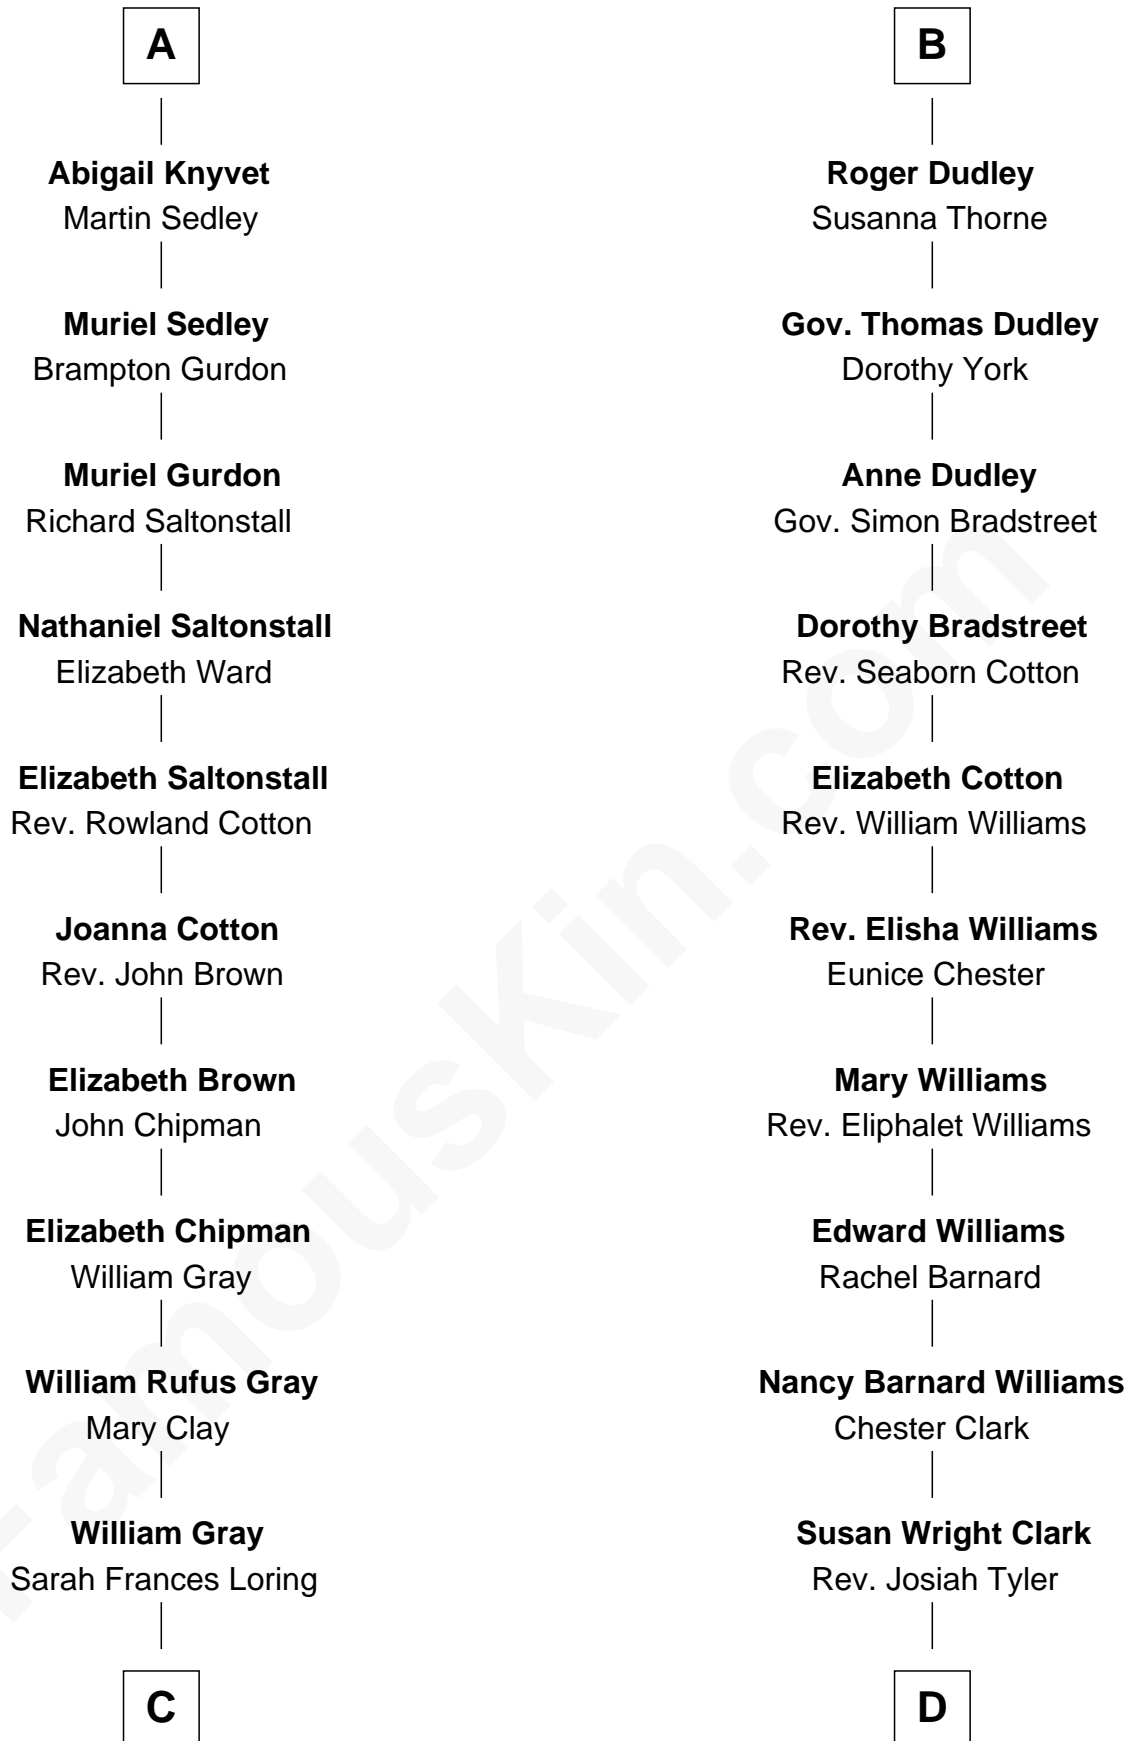

FamousKin.com

Relationship Chart of

Story Musgrave

NASA Astronaut

20th cousin 1 time removed of

Kate Upton
Sports Illustrated Swimsuit Cover Model

C

Edward Gray
Elizabeth Gray Story

Marguerite Gray
John Butler Swann

Marguerite Swann
Percy Musgrave

Story Musgrave
NASA Astronaut

D

William Chester Tyler
Laura Leland Brooks

Margaret Hastings Tyler
Charles Henry Vial

Elizabeth Brooks Vial
Stephen Edward Upton