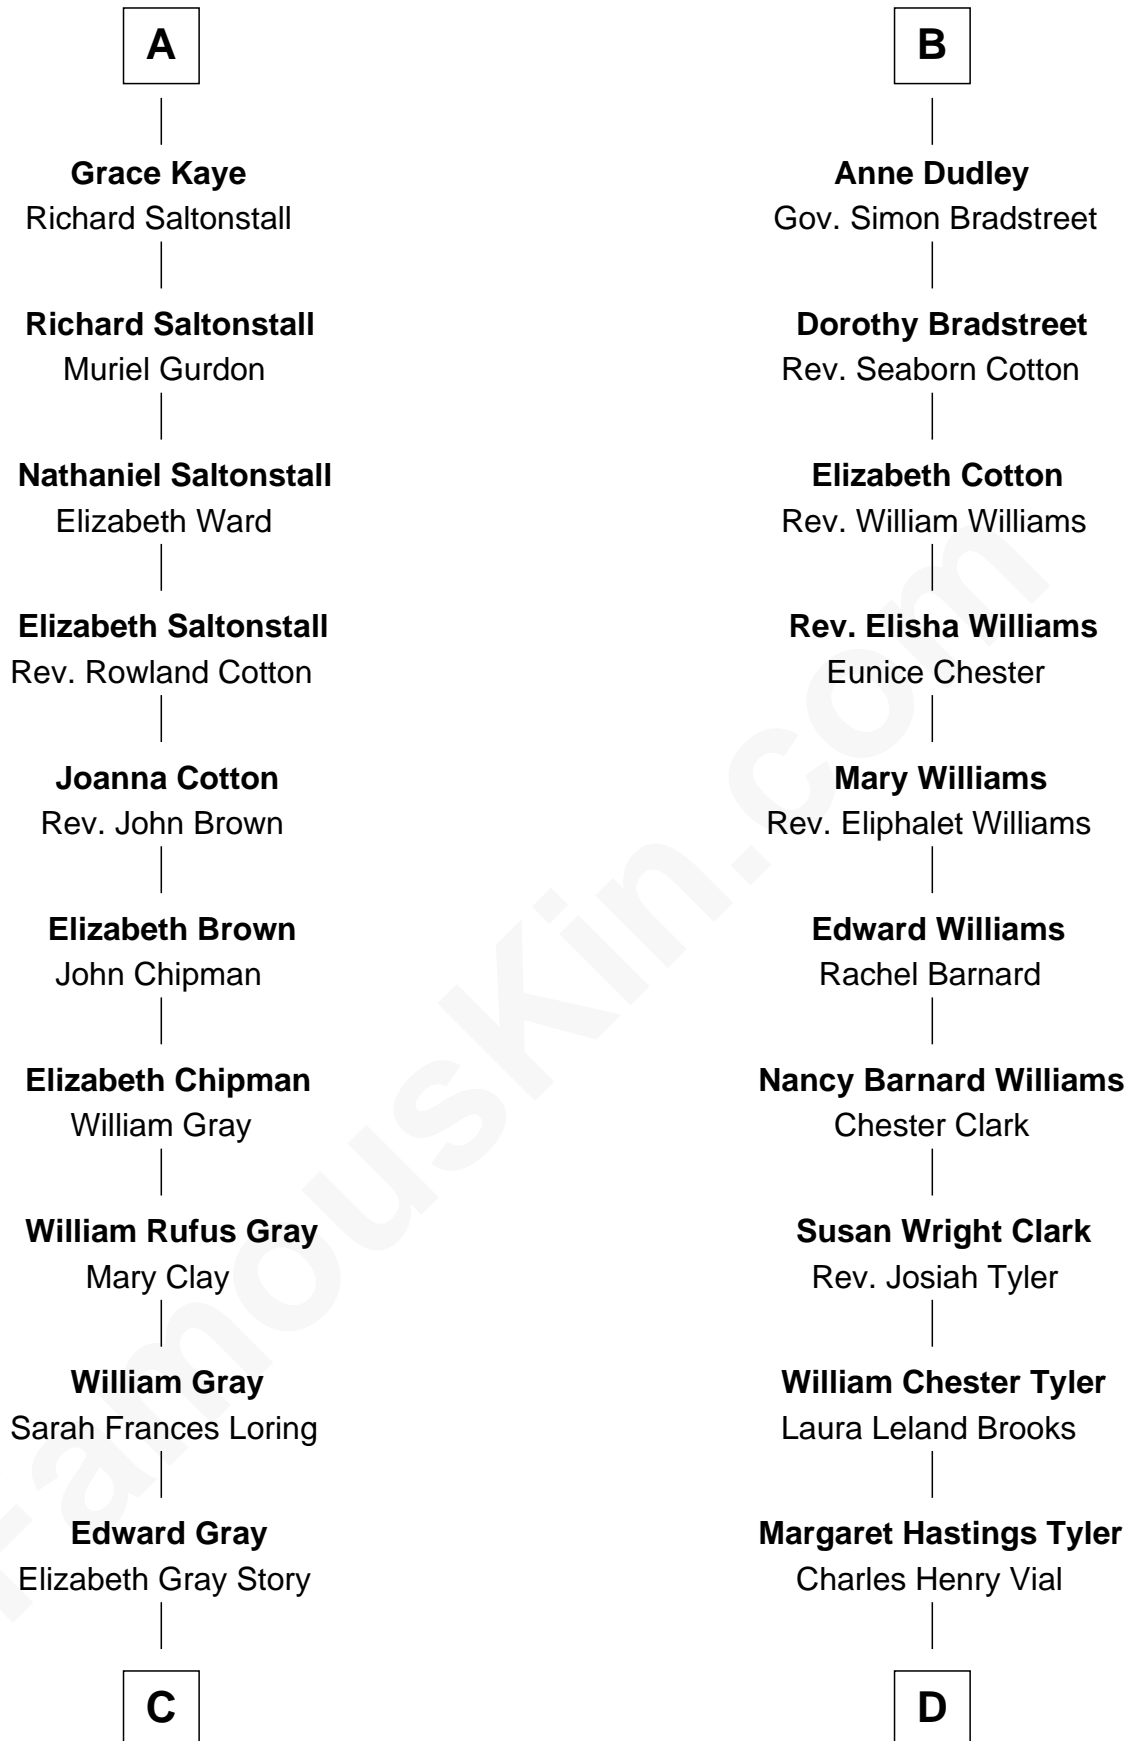

FamousKin.com Relationship Chart of

Story Musgrave

NASA Astronaut

19th cousin of

Kate Upton

Sports Illustrated Swimsuit Cover Model

Sir Ralph Neville

Joan Beaufort

C

Marguerite Gray
John Butler Swann

Marguerite Swann
Percy Musgrave

Story Musgrave
NASA Astronaut

D

Elizabeth Brooks Vial
Stephen Edward Upton

Jefferson Matthew Upton
Shelley Fawn Davis

Kate Upton
Model and Actress