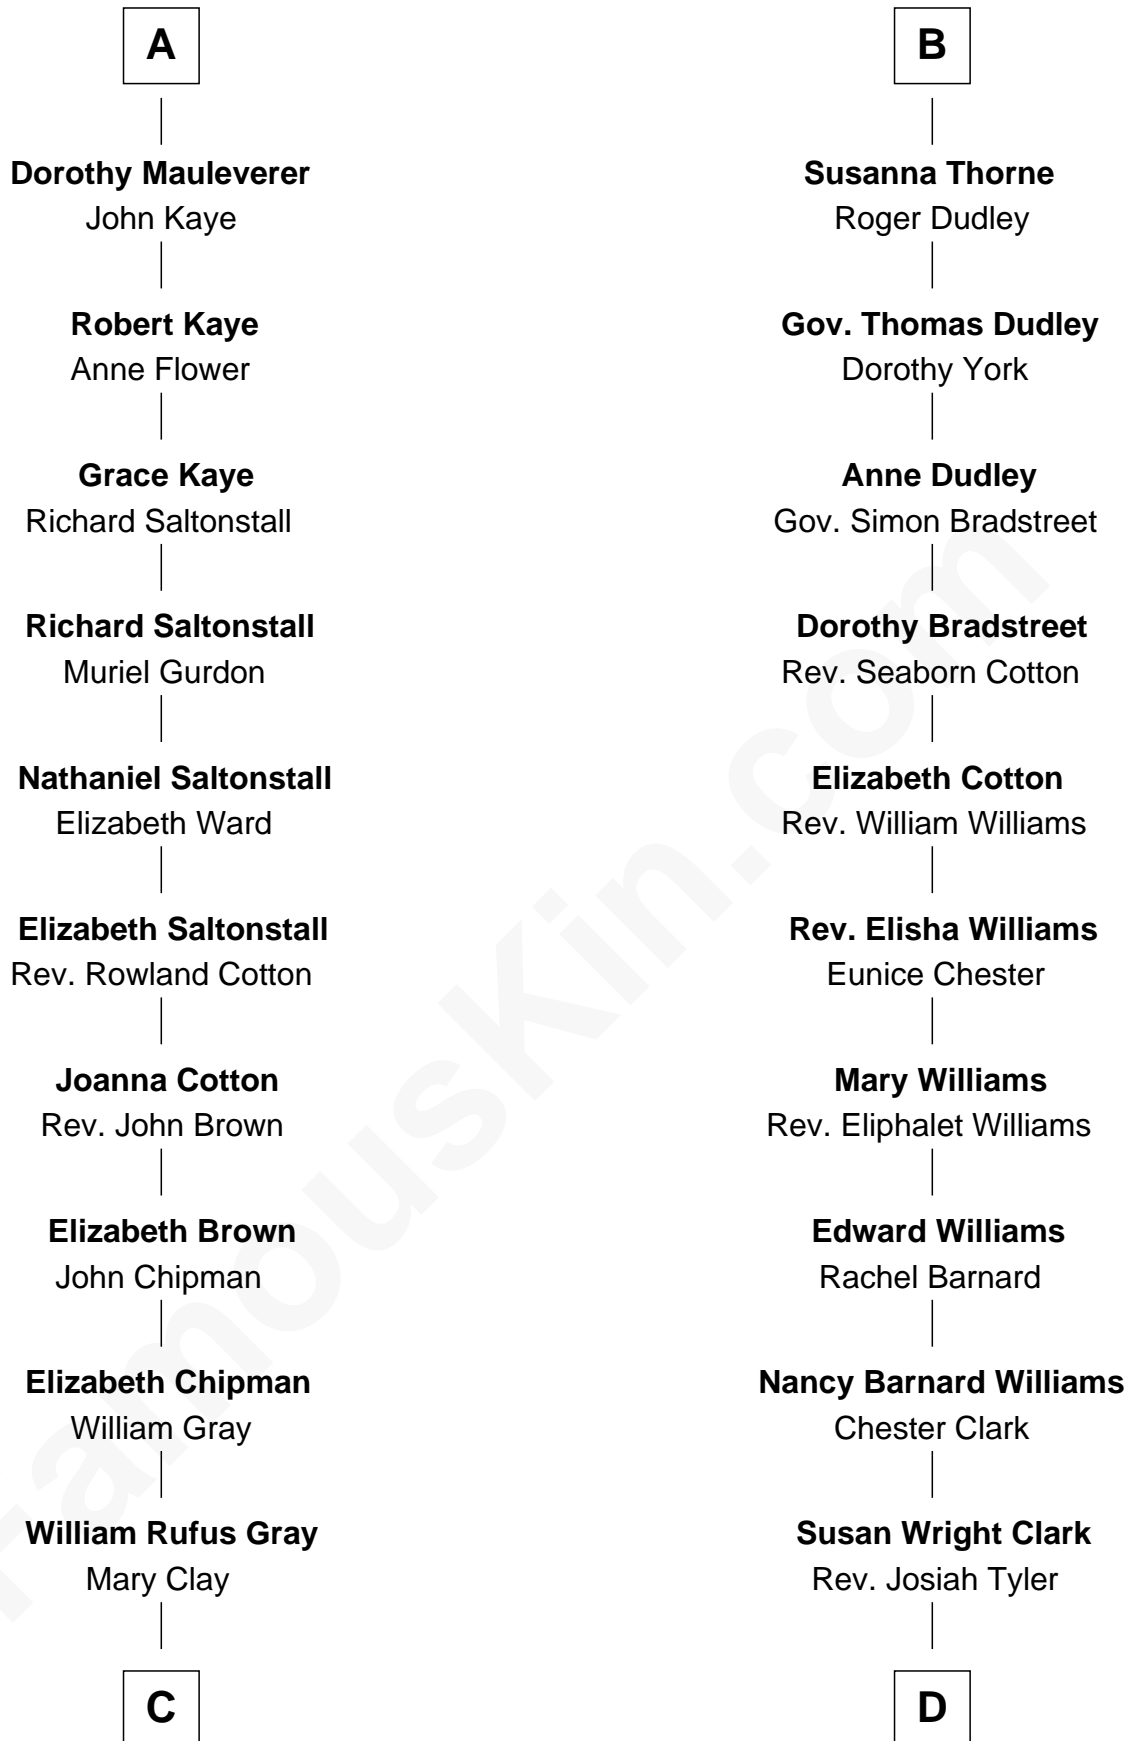

FamousKin.com Relationship Chart of

Story Musgrave

NASA Astronaut

21st cousin of

Kate Upton

Sports Illustrated Swimsuit Cover Model

Sir John Grey

Avice Marmion

C

William Gray
Sarah Frances Loring

Edward Gray
Elizabeth Gray Story

Marguerite Gray
John Butler Swann

Marguerite Swann
Percy Musgrave

Story Musgrave
NASA Astronaut

D

William Chester Tyler
Laura Leland Brooks