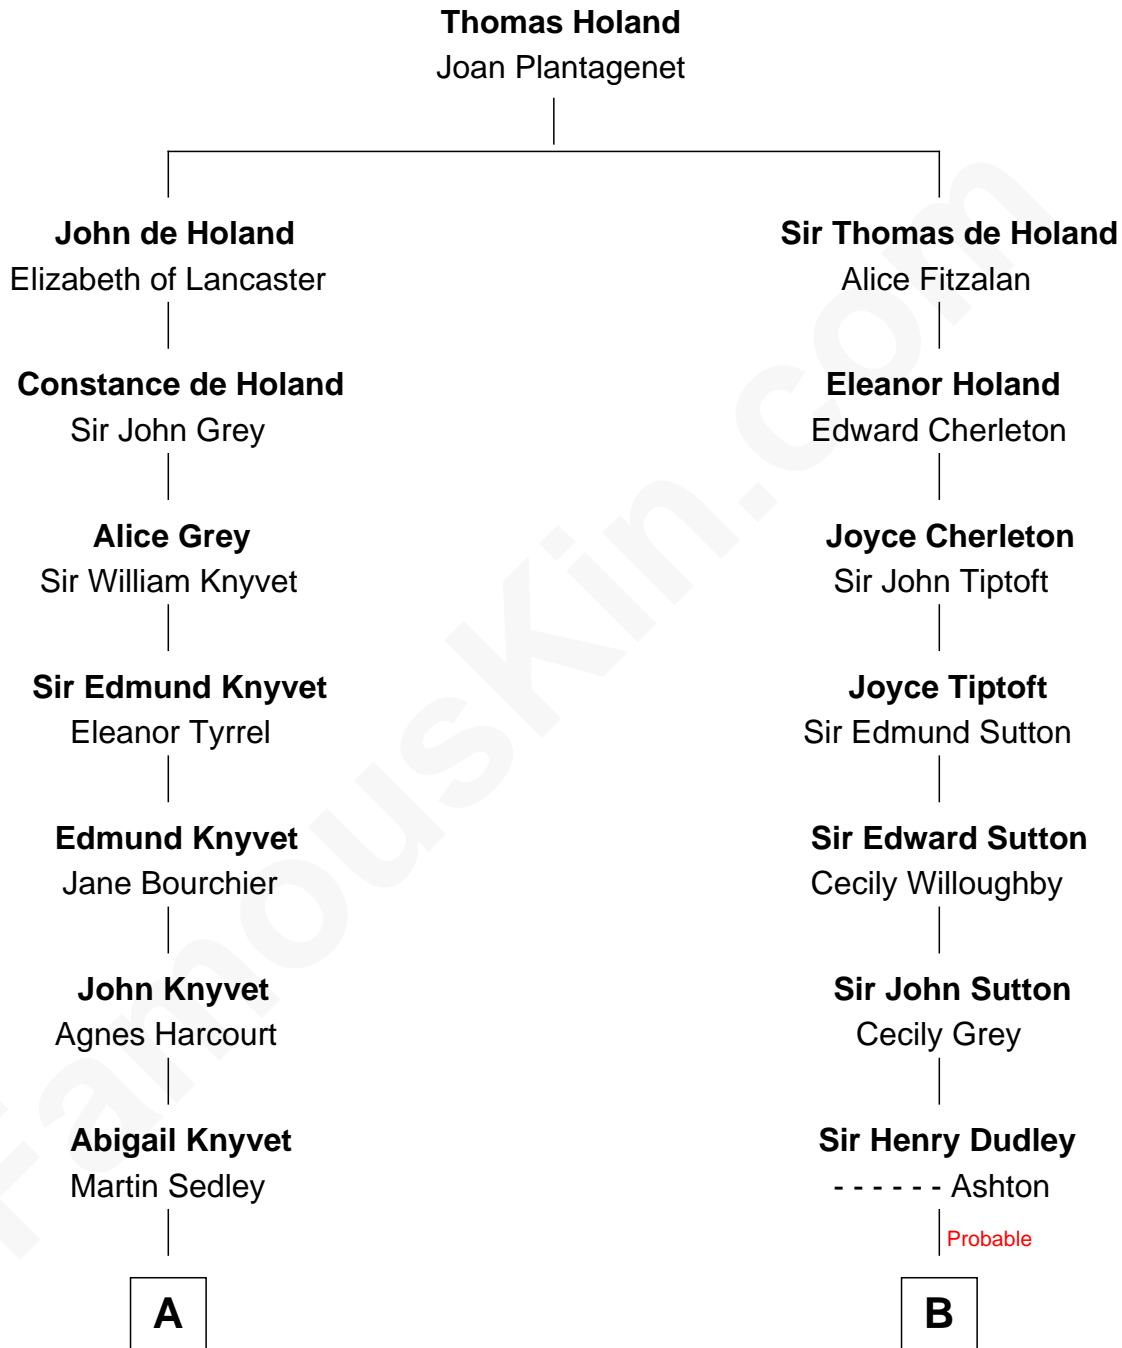

FamousKin.com

Relationship Chart of

Story Musgrave

NASA Astronaut

19th cousin 2 times removed of

Kate Upton
Sports Illustrated Swimsuit Cover Model

C

Marguerite Gray
John Butler Swann

Marguerite Swann
Percy Musgrave

Story Musgrave
NASA Astronaut

D

William Chester Tyler
Laura Leland Brooks

Margaret Hastings Tyler
Charles Henry Vial

Elizabeth Brooks Vial
Stephen Edward Upton

Jefferson Matthew Upton
Shelley Fawn Davis