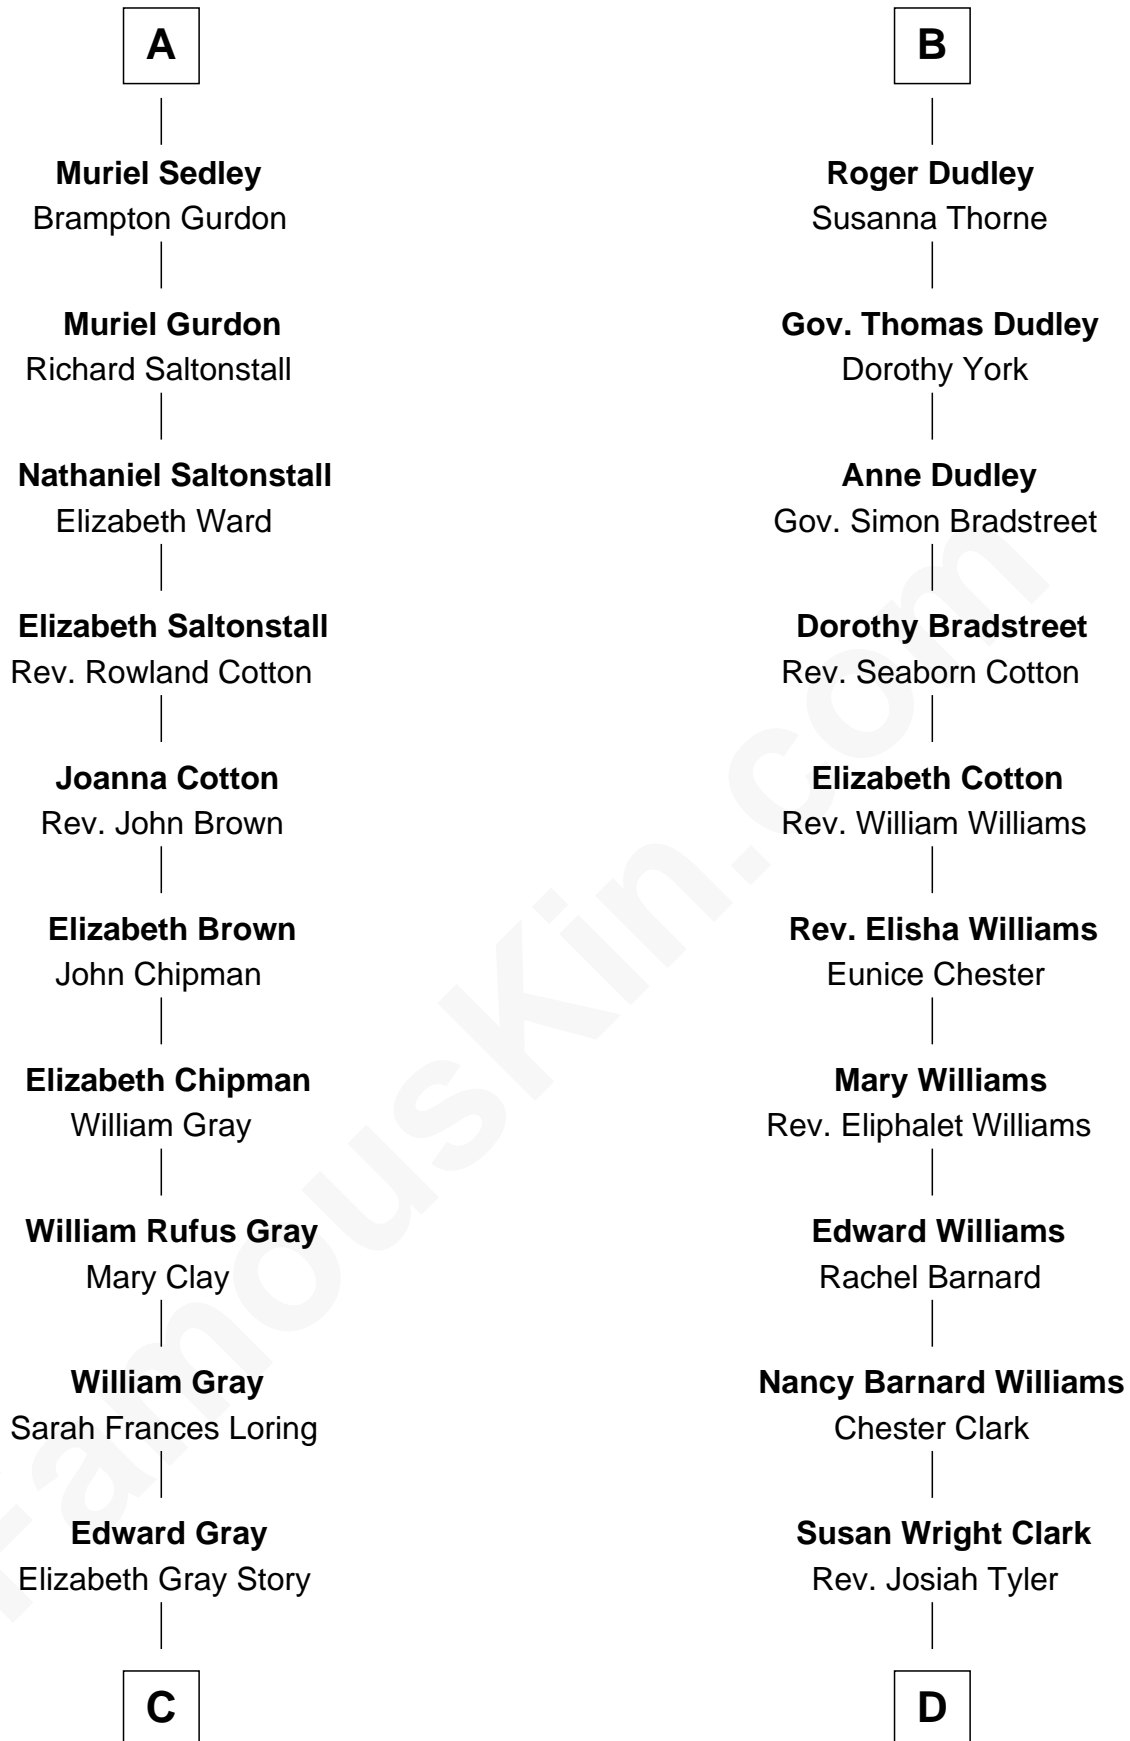

FamousKin.com

Relationship Chart of

Story Musgrave

NASA Astronaut

19th cousin 2 times removed of

Kate Upton
Sports Illustrated Swimsuit Cover Model

C

Marguerite Gray
John Butler Swann

Marguerite Swann
Percy Musgrave

Story Musgrave
NASA Astronaut

D

William Chester Tyler
Laura Leland Brooks

Margaret Hastings Tyler
Charles Henry Vial

Elizabeth Brooks Vial
Stephen Edward Upton

Jefferson Matthew Upton
Shelley Fawn Davis