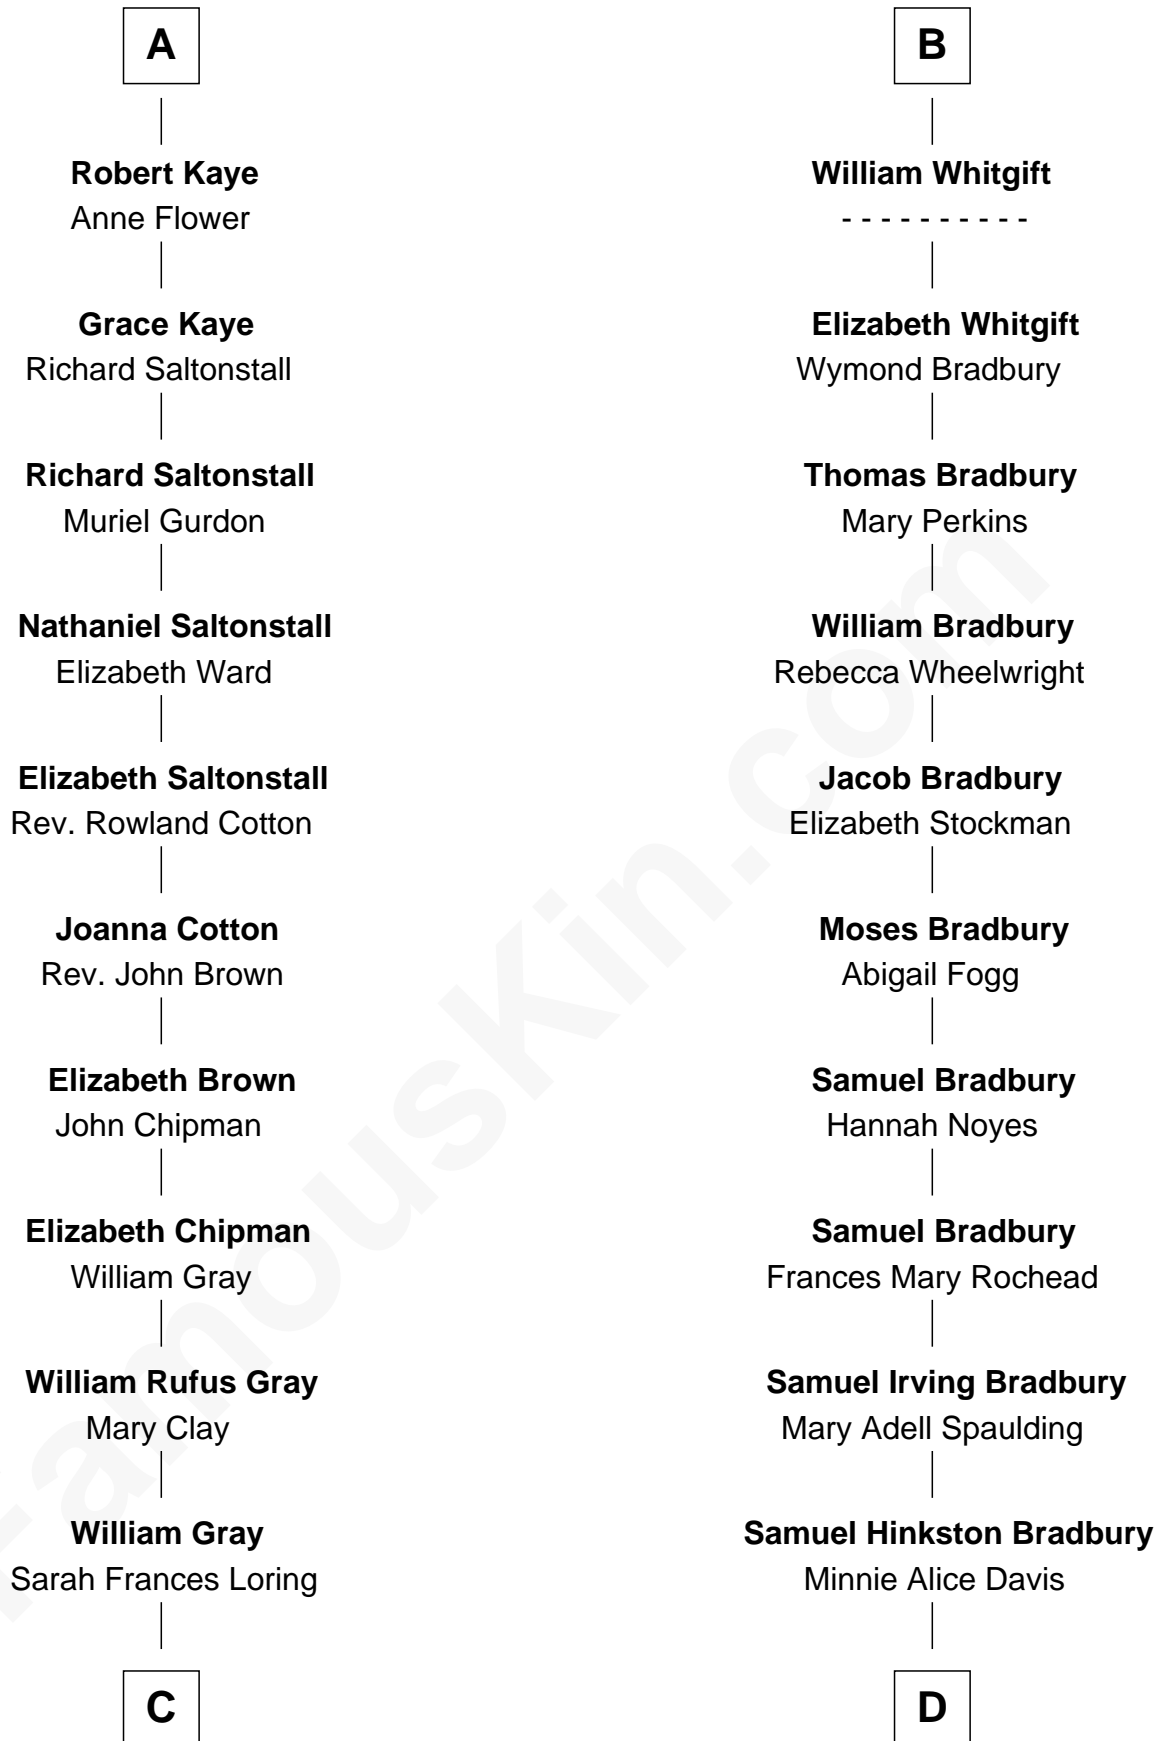

FamousKin.com

Relationship Chart of

Story Musgrave

NASA Astronaut

18th cousin 2 times removed of

Ray Bradbury
 Author of *The Martian Chronicles*

C

Edward Gray
Elizabeth Gray Story

Marguerite Gray
John Butler Swann

Marguerite Swann
Percy Musgrave

Story Musgrave
NASA Astronaut

D

Leonard Spaulding Bradbury
Esther Marie Moberg

Ray Bradbury
Author of The Martian Chronicles

FamousKin.com