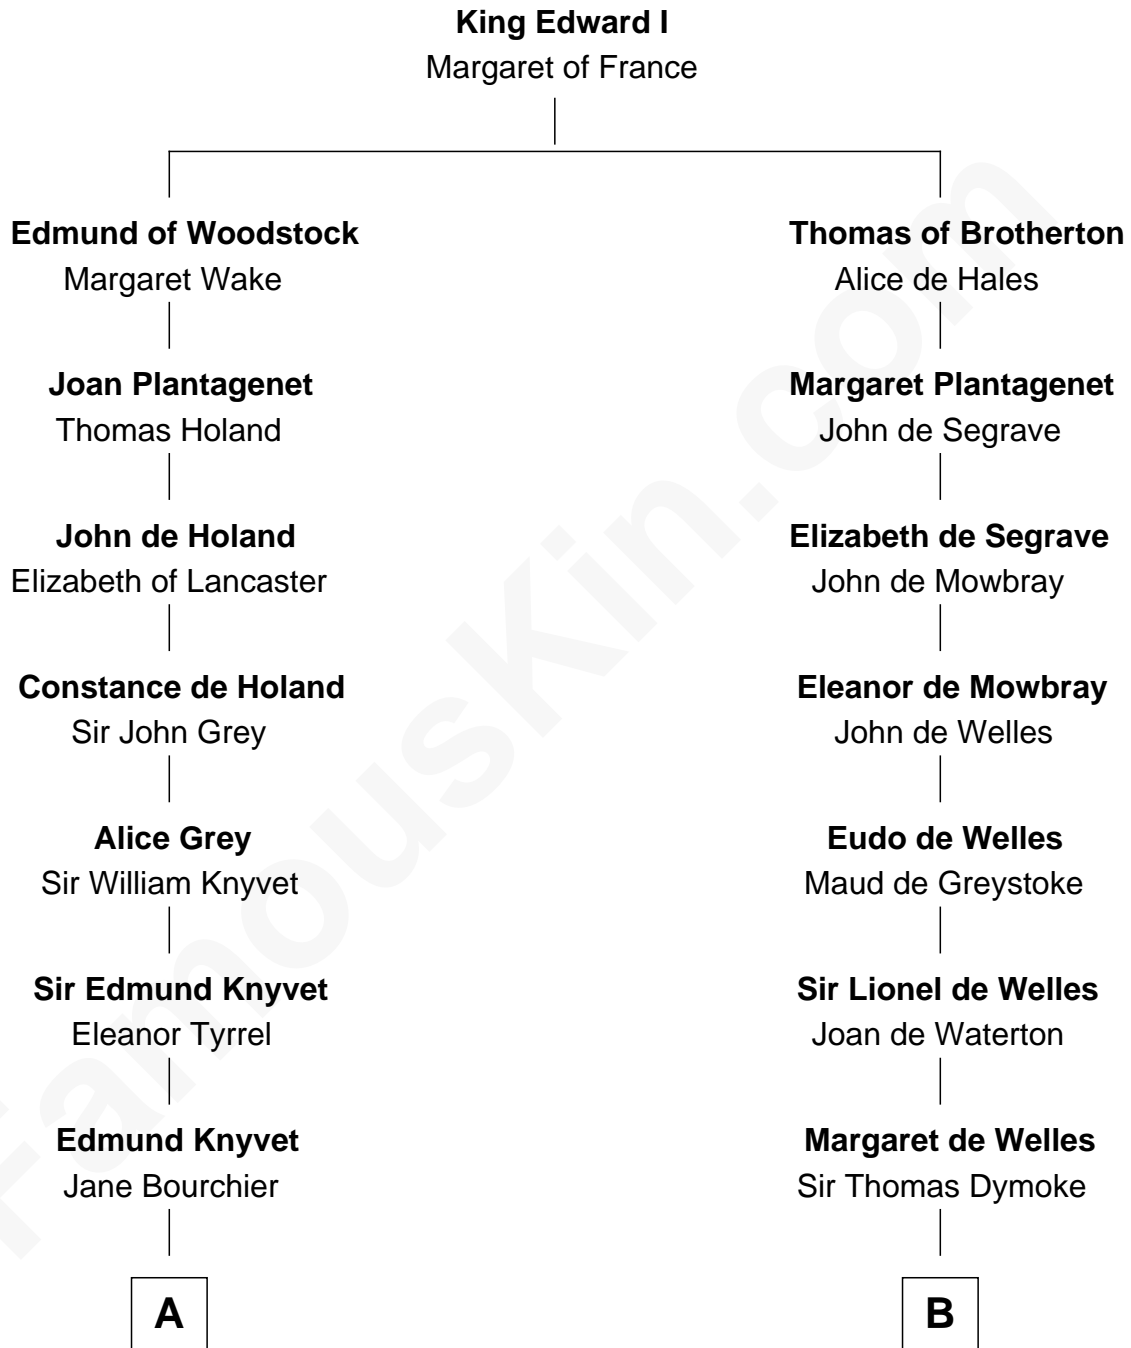

FamousKin.com Relationship Chart of

Story Musgrave

NASA Astronaut

21st cousin of

Ray Bradbury

Author of *The Martian Chronicles*

C

William Gray
Sarah Frances Loring

Edward Gray
Elizabeth Gray Story

Marguerite Gray
John Butler Swann

Marguerite Swann
Percy Musgrave

Story Musgrave
NASA Astronaut

D

Samuel Bradbury
Frances Mary Rohead

Samuel Irving Bradbury
Mary Adell Spaulding