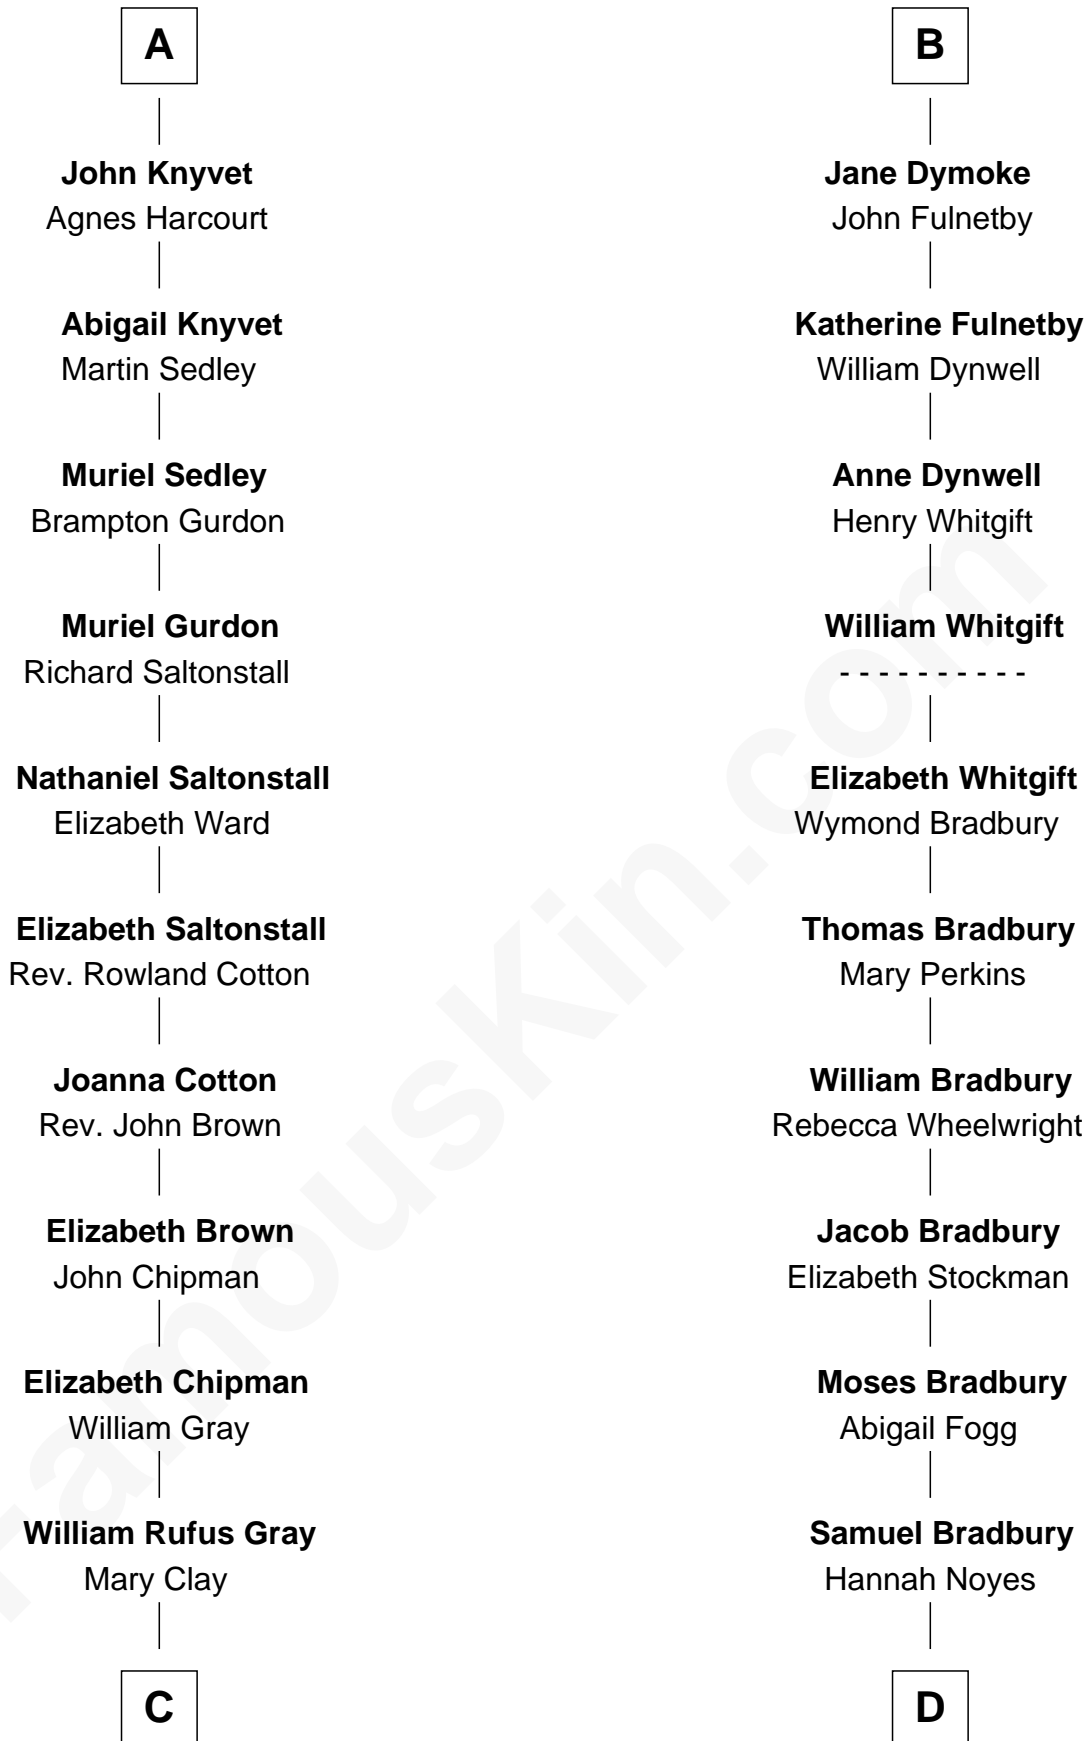

FamousKin.com Relationship Chart of

Story Musgrave

NASA Astronaut

21st cousin of

Ray Bradbury

Author of *The Martian Chronicles*

C

William Gray
Sarah Frances Loring

Edward Gray
Elizabeth Gray Story

Marguerite Gray
John Butler Swann

Marguerite Swann
Percy Musgrave

Story Musgrave
NASA Astronaut

D

Samuel Bradbury
Frances Mary Rohead

Samuel Irving Bradbury
Mary Adell Spaulding