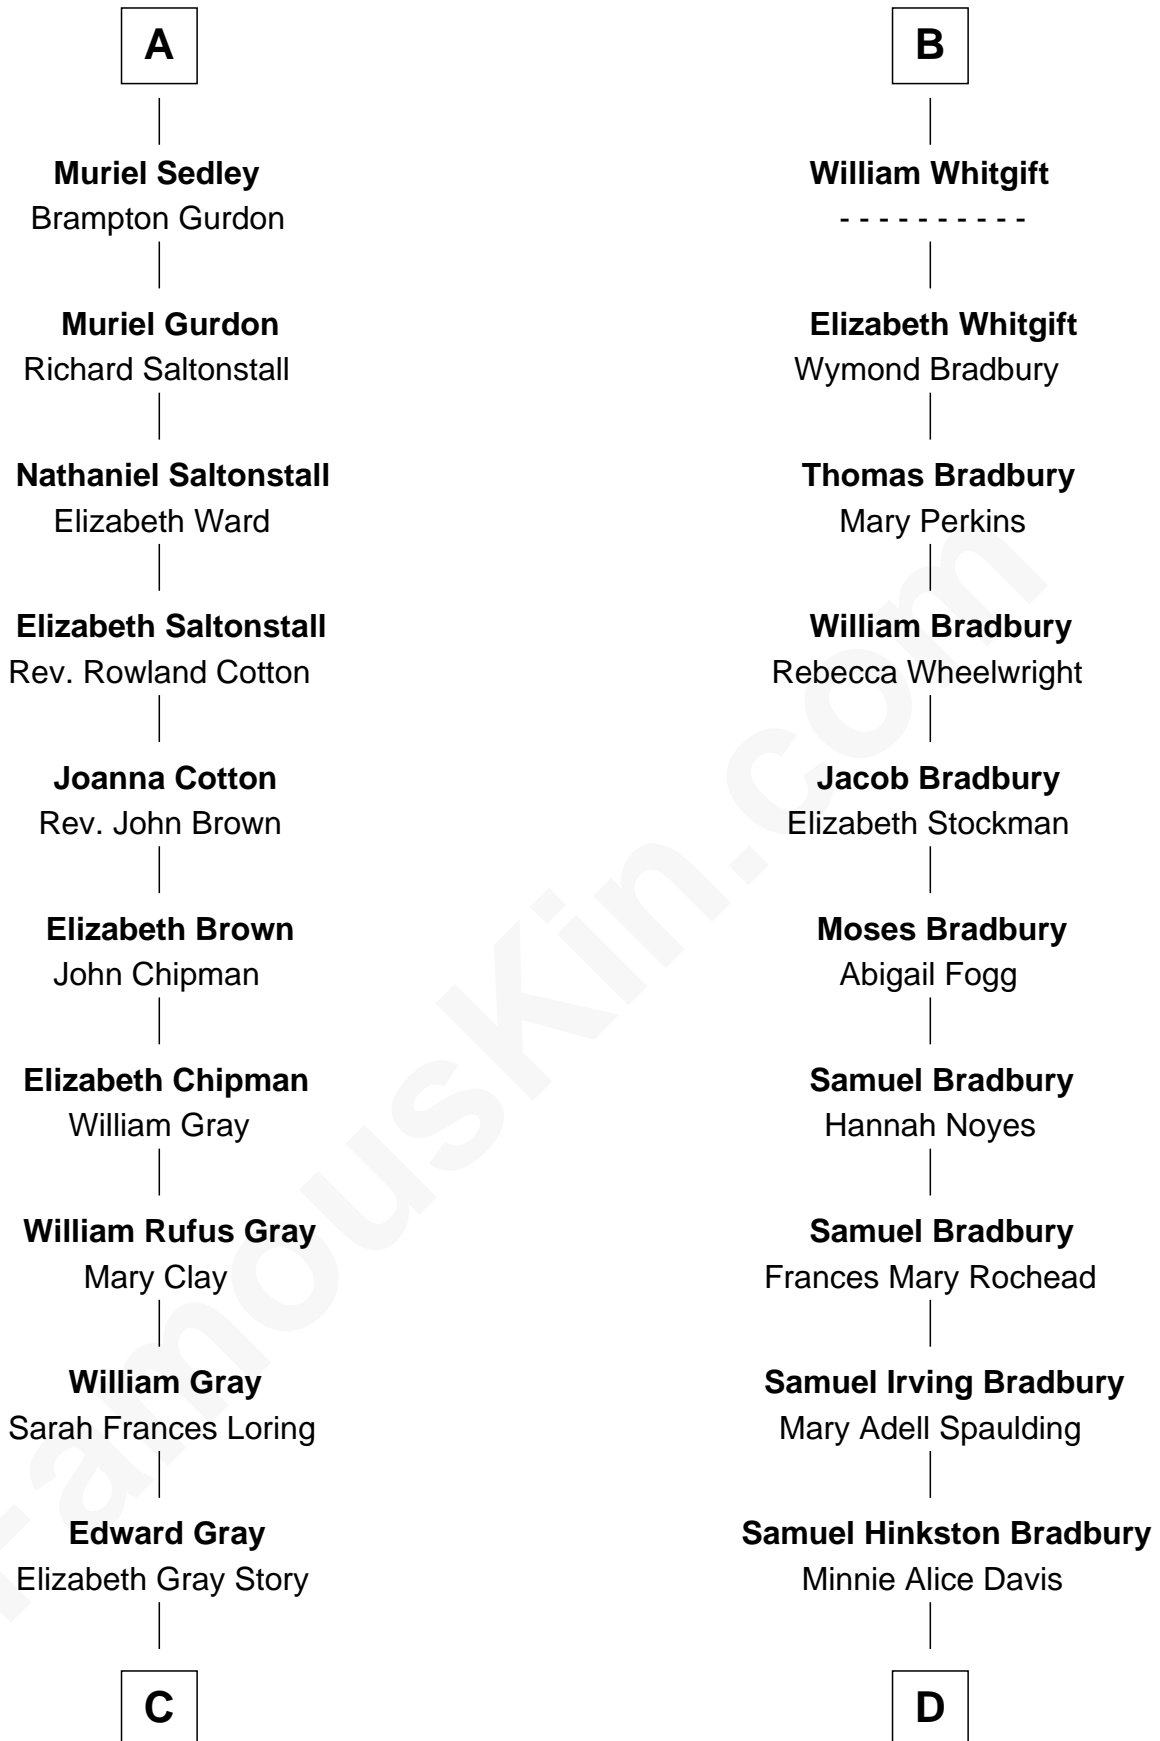

FamousKin.com Relationship Chart of

Story Musgrave

NASA Astronaut

18th cousin 1 time removed of

Ray Bradbury

Author of *The Martian Chronicles*

C

Marguerite Gray
John Butler Swann

Marguerite Swann
Percy Musgrave

Story Musgrave
NASA Astronaut

D

Leonard Spaulding Bradbury
Esther Marie Moberg

Ray Bradbury
Author of The Martian Chronicles

FamousKin.com