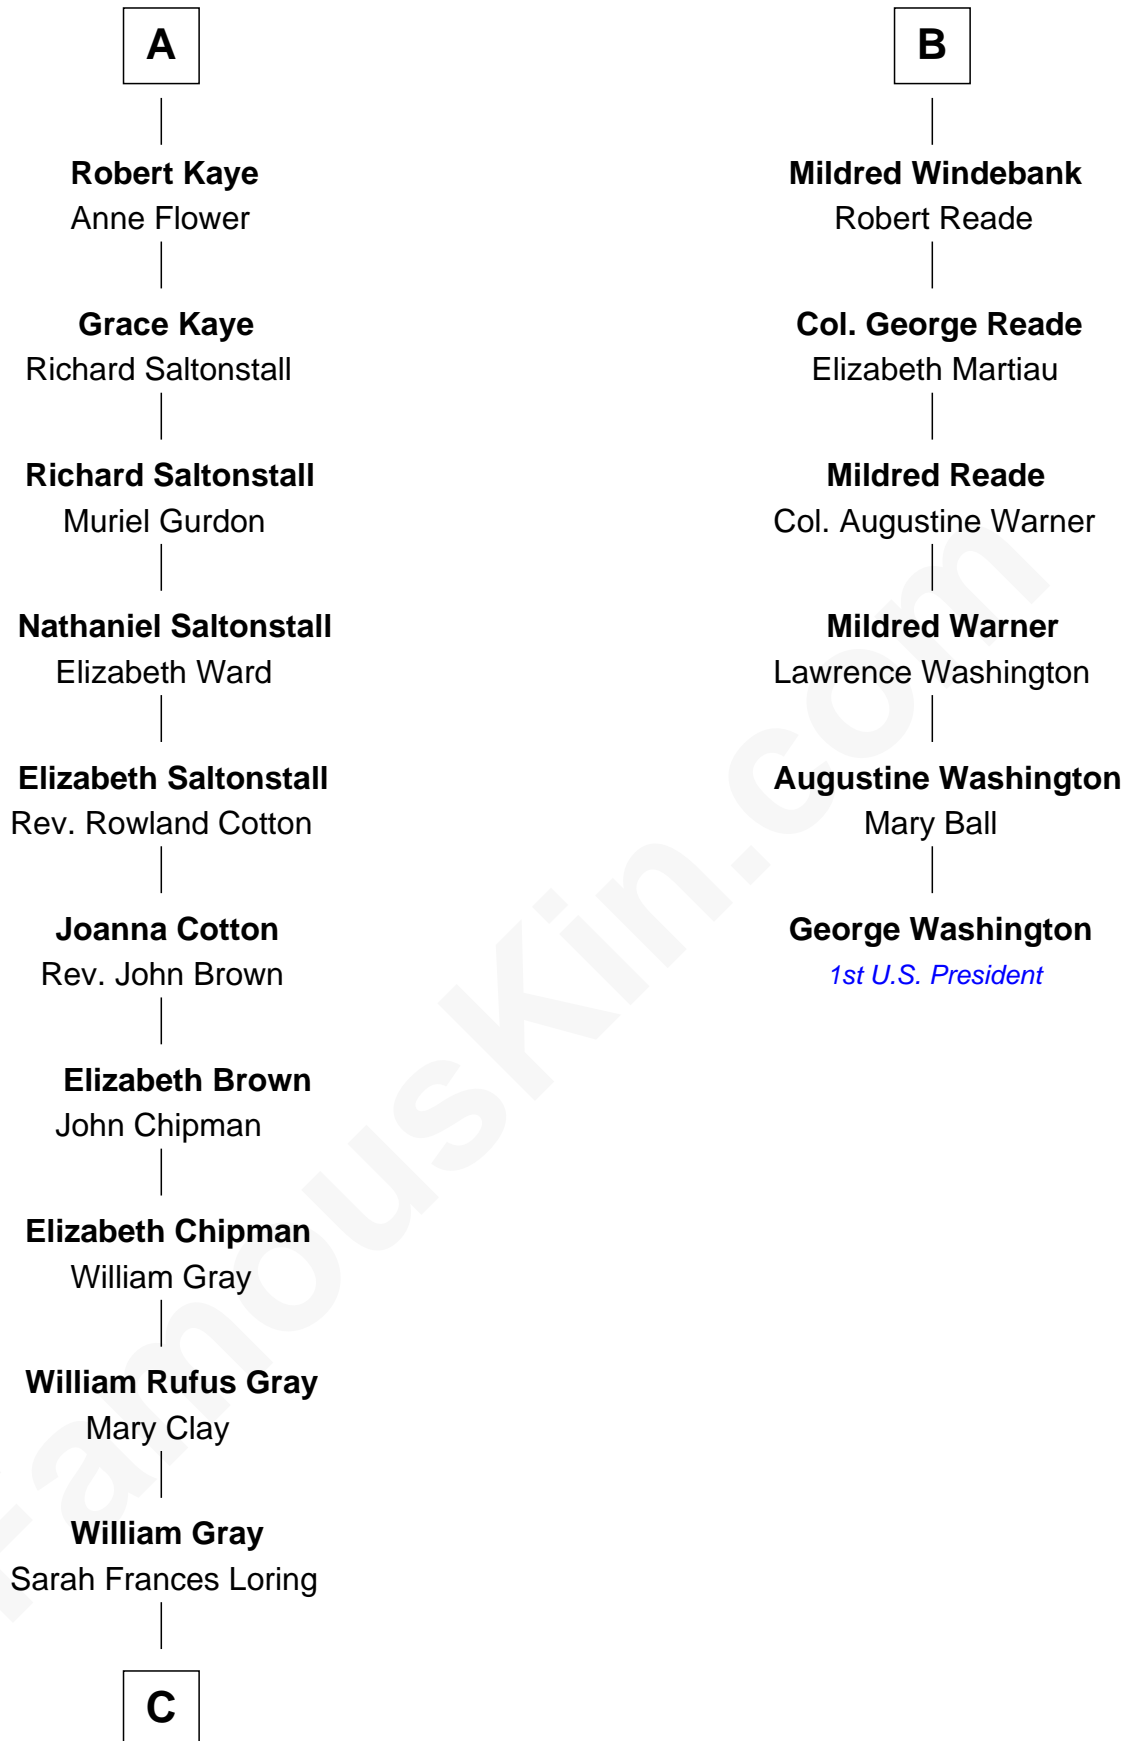

FamousKin.com
Relationship Chart of
Story Musgrave
NASA Astronaut

12th cousin 8 times removed of
George Washington
1st U.S. President

Sir Roger de Clifford
Maud de Beauchamp

C

—
Edward Gray
Elizabeth Gray Story

—
Marguerite Gray
John Butler Swann

—
Marguerite Swann
Percy Musgrave

—
Story Musgrave
NASA Astronaut

FamousKin.com