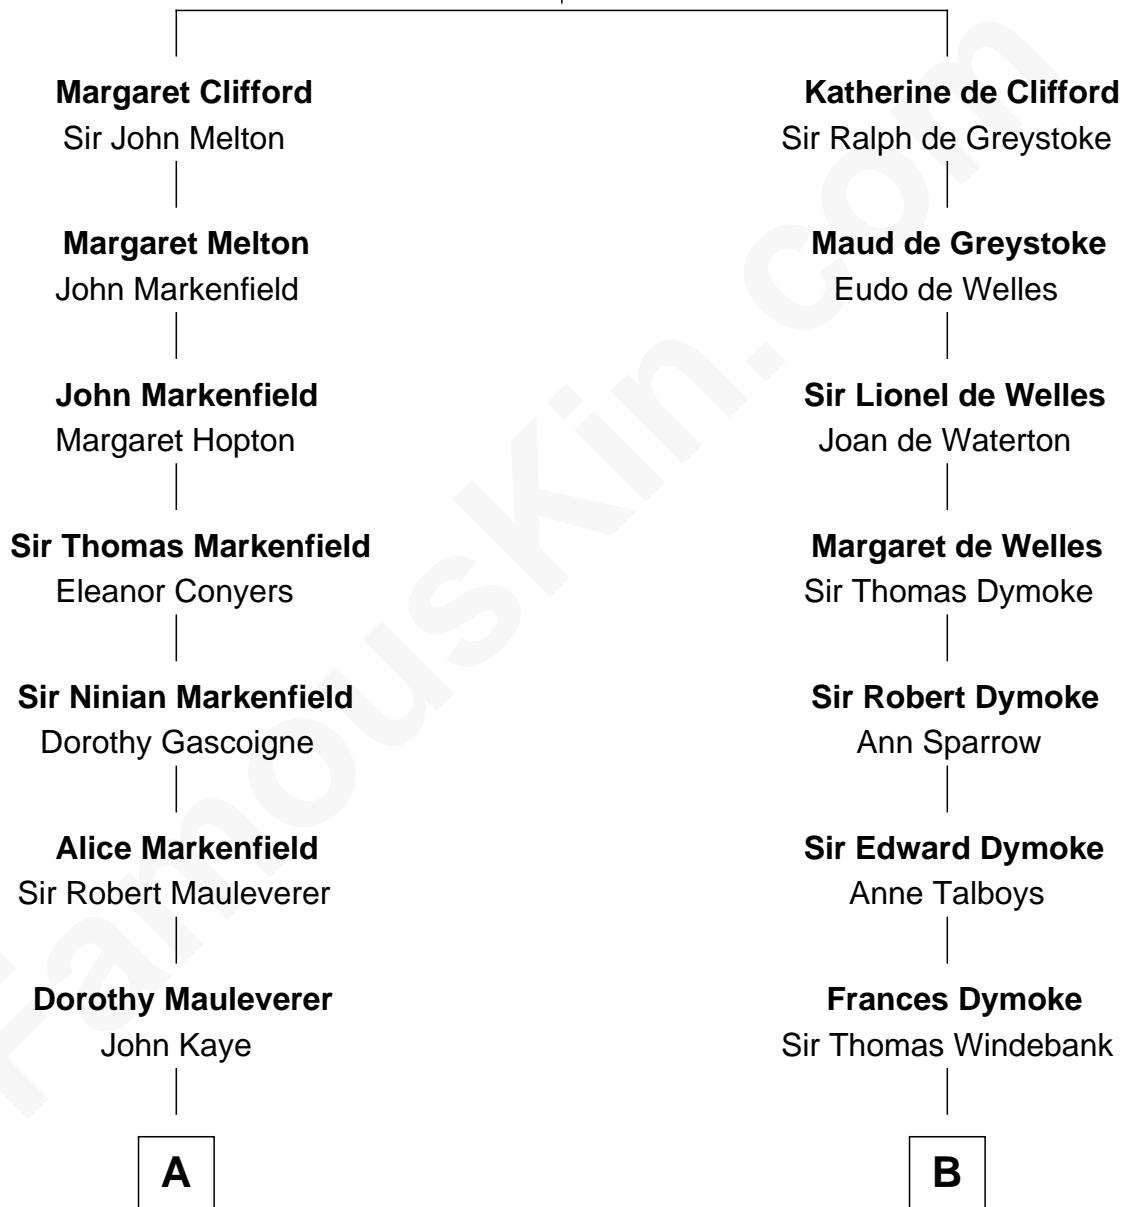

FamousKin.com
Relationship Chart of
Story Musgrave
NASA Astronaut

12th cousin 8 times removed of
George Washington
1st U.S. President

Sir Roger de Clifford
Maud de Beauchamp

C

—
Edward Gray
Elizabeth Gray Story

—
Marguerite Gray
John Butler Swann

—
Marguerite Swann
Percy Musgrave

—
Story Musgrave
NASA Astronaut

FamousKin.com