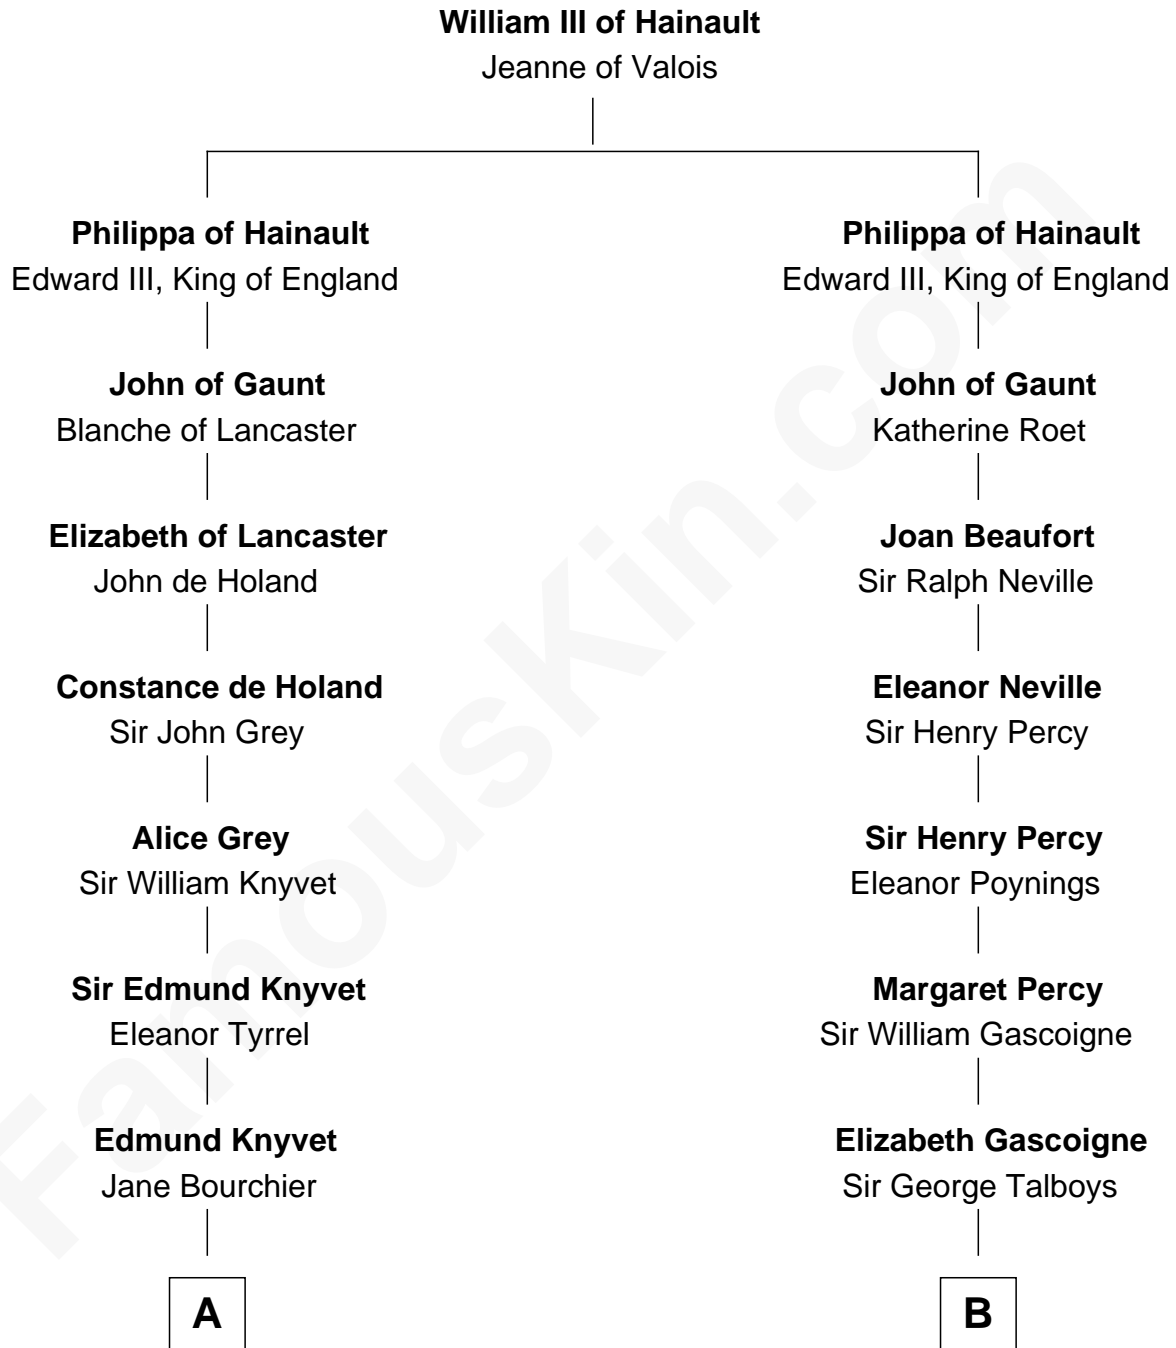

**FamousKin.com**  
**Relationship Chart of**  
**Story Musgrave**  
*NASA Astronaut*

**14th cousin 7 times removed of**  
**George Washington**  
*1st U.S. President*

**C**

—  
**William Gray**  
Sarah Frances Loring

—  
**Edward Gray**  
Elizabeth Gray Story

—  
**Marguerite Gray**  
John Butler Swann

—  
**Marguerite Swann**  
Percy Musgrave

—  
**Story Musgrave**  
*NASA Astronaut*