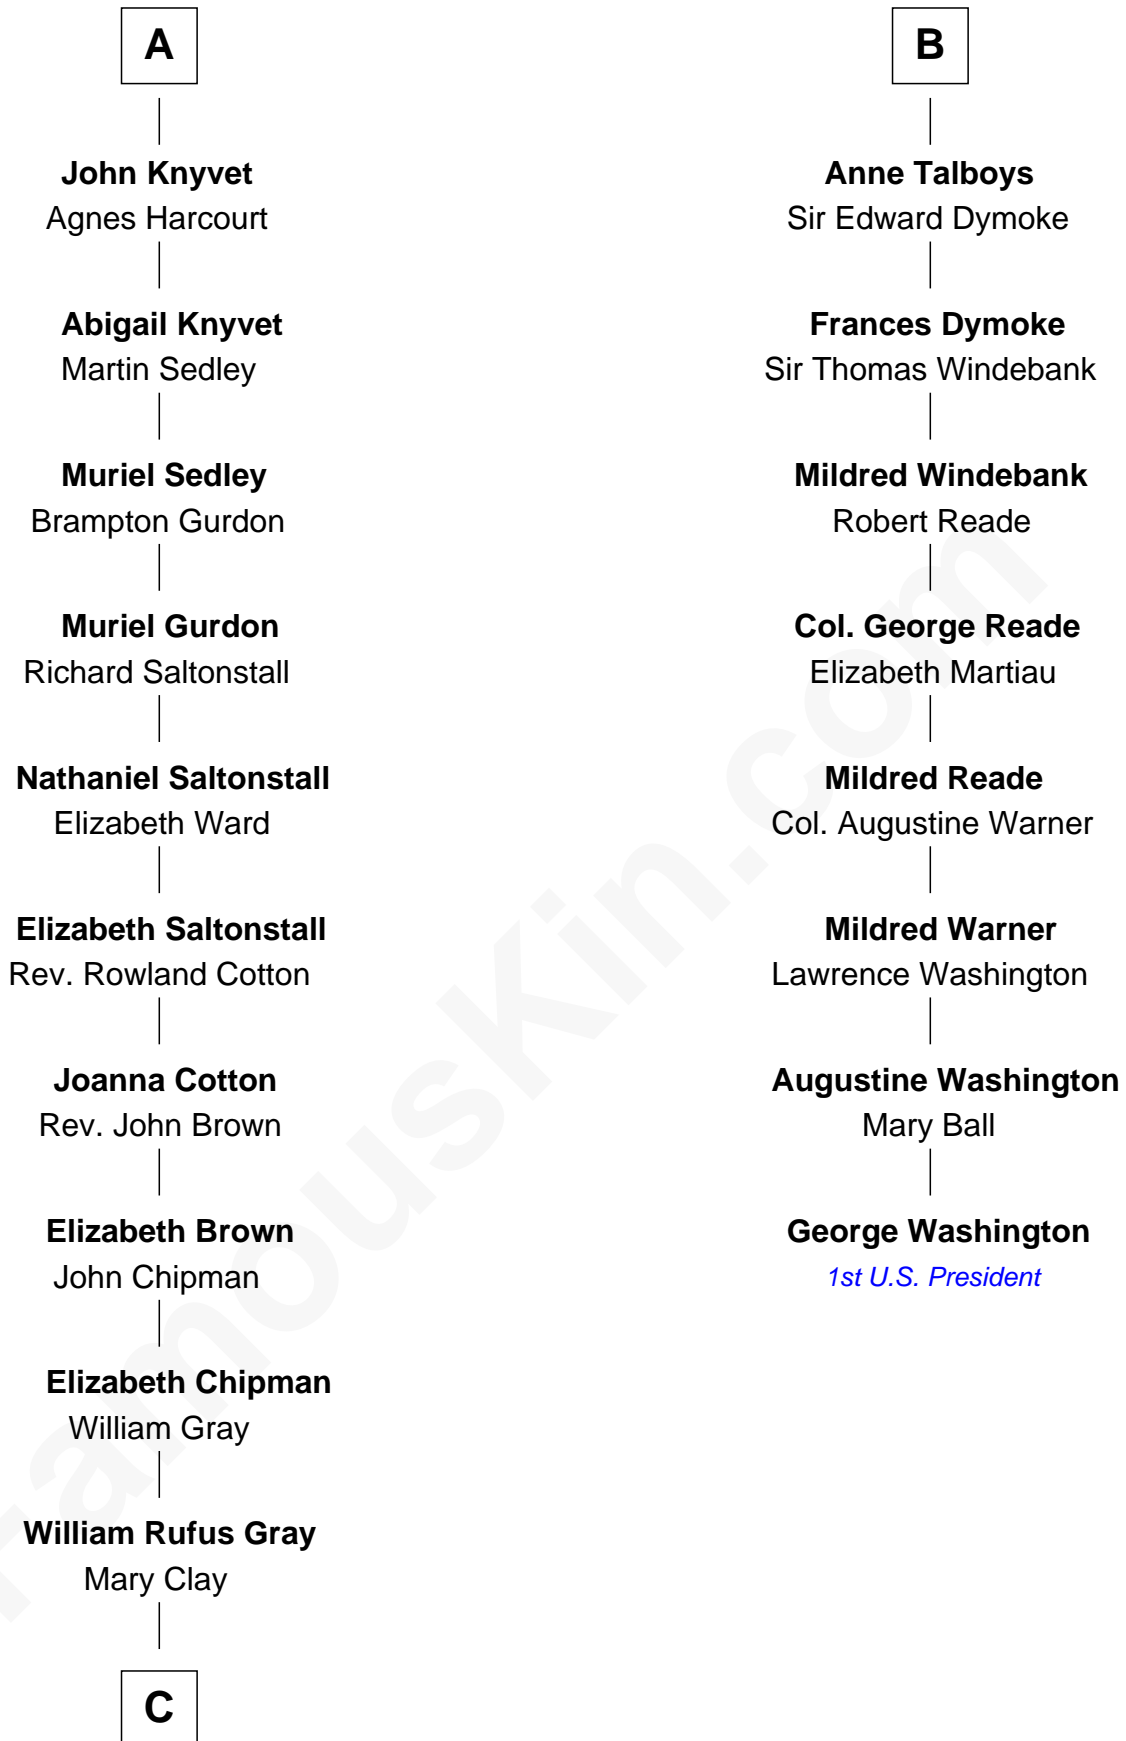

FamousKin.com
Relationship Chart of
Story Musgrave
NASA Astronaut

14th cousin 7 times removed of
George Washington
1st U.S. President

C

—
William Gray
Sarah Frances Loring

—
Edward Gray
Elizabeth Gray Story

—
Marguerite Gray
John Butler Swann

—
Marguerite Swann
Percy Musgrave

—
Story Musgrave
NASA Astronaut

FamousKin.com