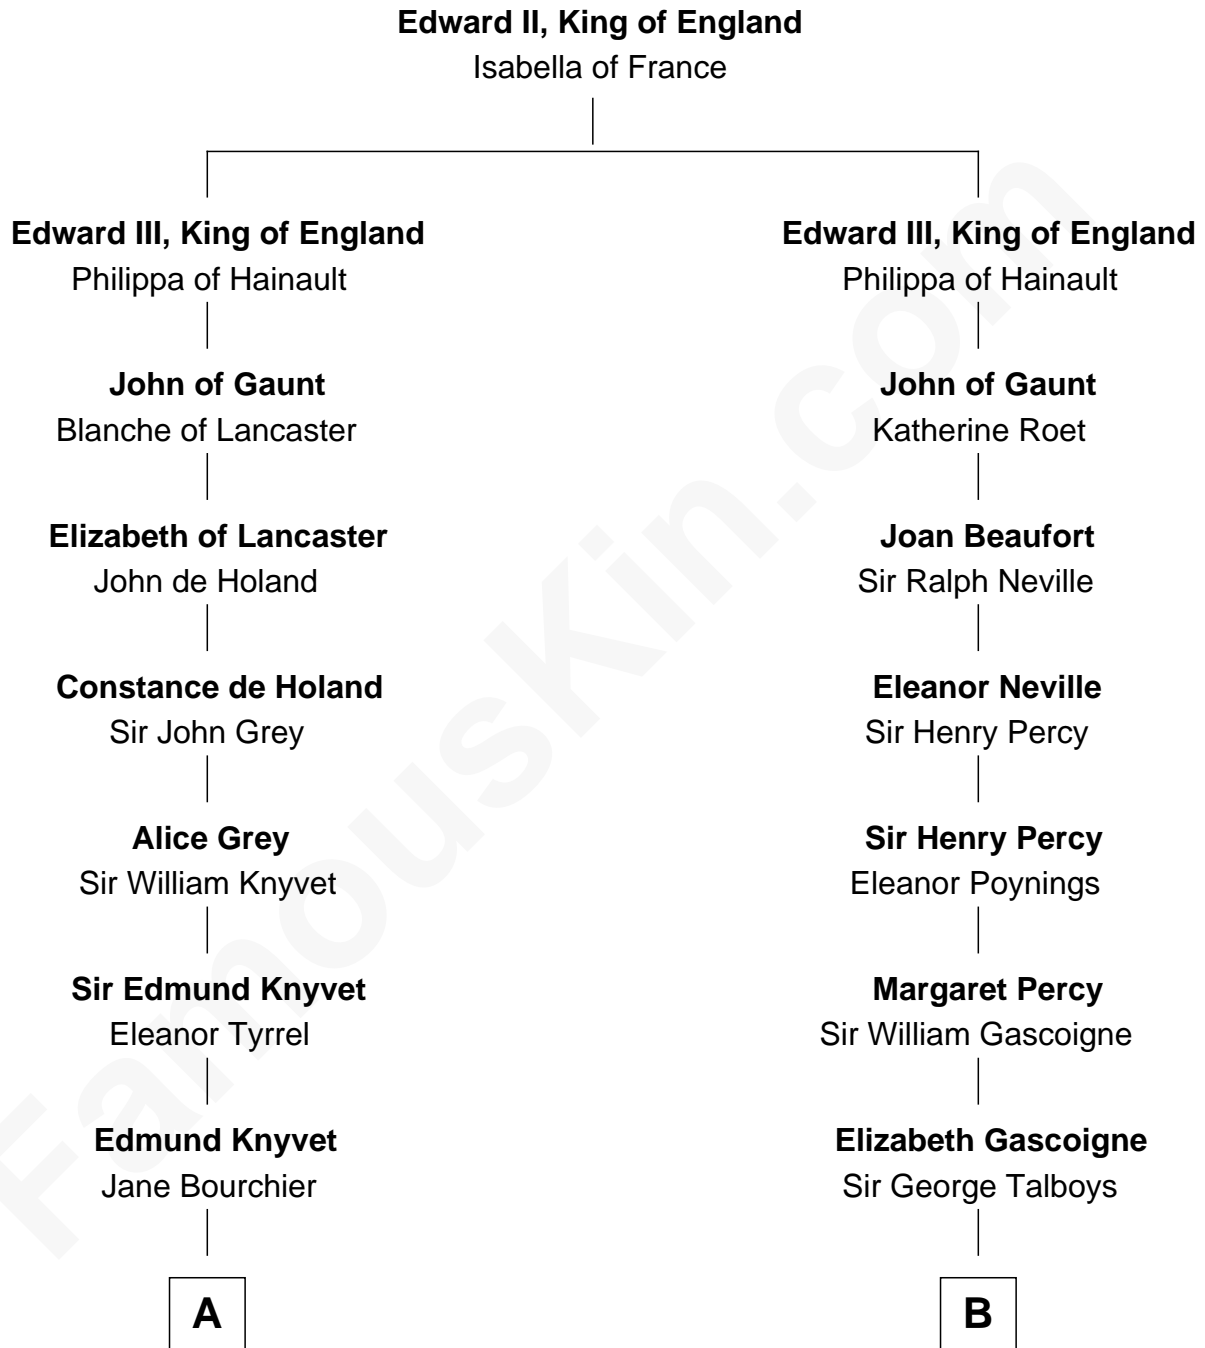

FamousKin.com
Relationship Chart of
Story Musgrave
NASA Astronaut

14th cousin 7 times removed of
George Washington
1st U.S. President

C

—
William Gray
Sarah Frances Loring

—
Edward Gray
Elizabeth Gray Story

—
Marguerite Gray
John Butler Swann

—
Marguerite Swann
Percy Musgrave

—
Story Musgrave
NASA Astronaut

FamousKin.com