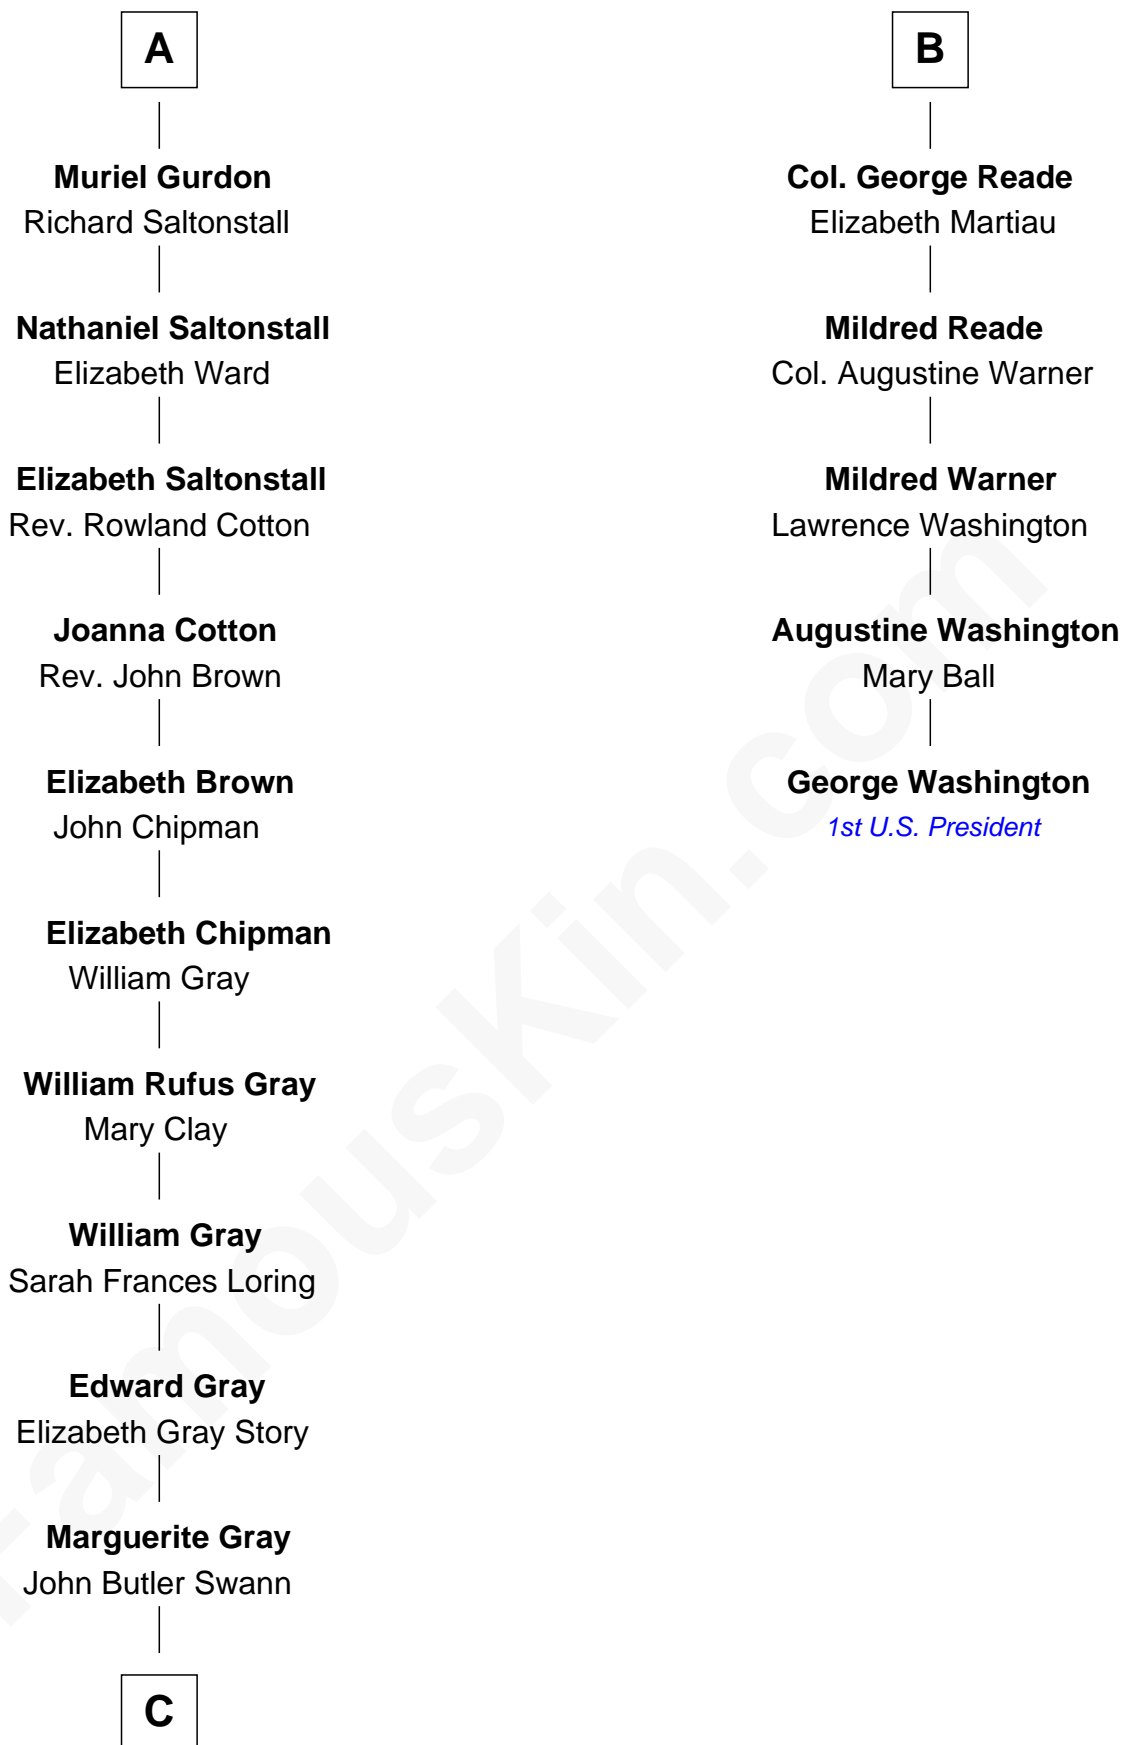

FamousKin.com
Relationship Chart of
Story Musgrave
NASA Astronaut

11th cousin 7 times removed of
George Washington
1st U.S. President

Sir Reynold Grey
 Margaret de Ros

Sir John Grey
 Constance de Holand

Alice Grey
 Sir William Knyvet

Sir Edmund Knyvet
 Eleanor Tyrrel

Edmund Knyvet
 Jane Bouchier

John Knyvet
 Agnes Harcourt

Abigail Knyvet
 Martin Sedley

Muriel Sedley
 Brampton Gurdon

A

Margaret Grey
 Sir William Bonville

Elizabeth Bonville
 William Talboys

Sir Robert Talboys
 Elizabeth Heron

Sir George Talboys
 Elizabeth Gascoigne

Anne Talboys
 Sir Edward Dymoke

Frances Dymoke
 Sir Thomas Windebank

Mildred Windebank
 Robert Reade

B

C

—
Marguerite Swann

Percy Musgrave

—
Story Musgrave

NASA Astronaut

FamousKin.com