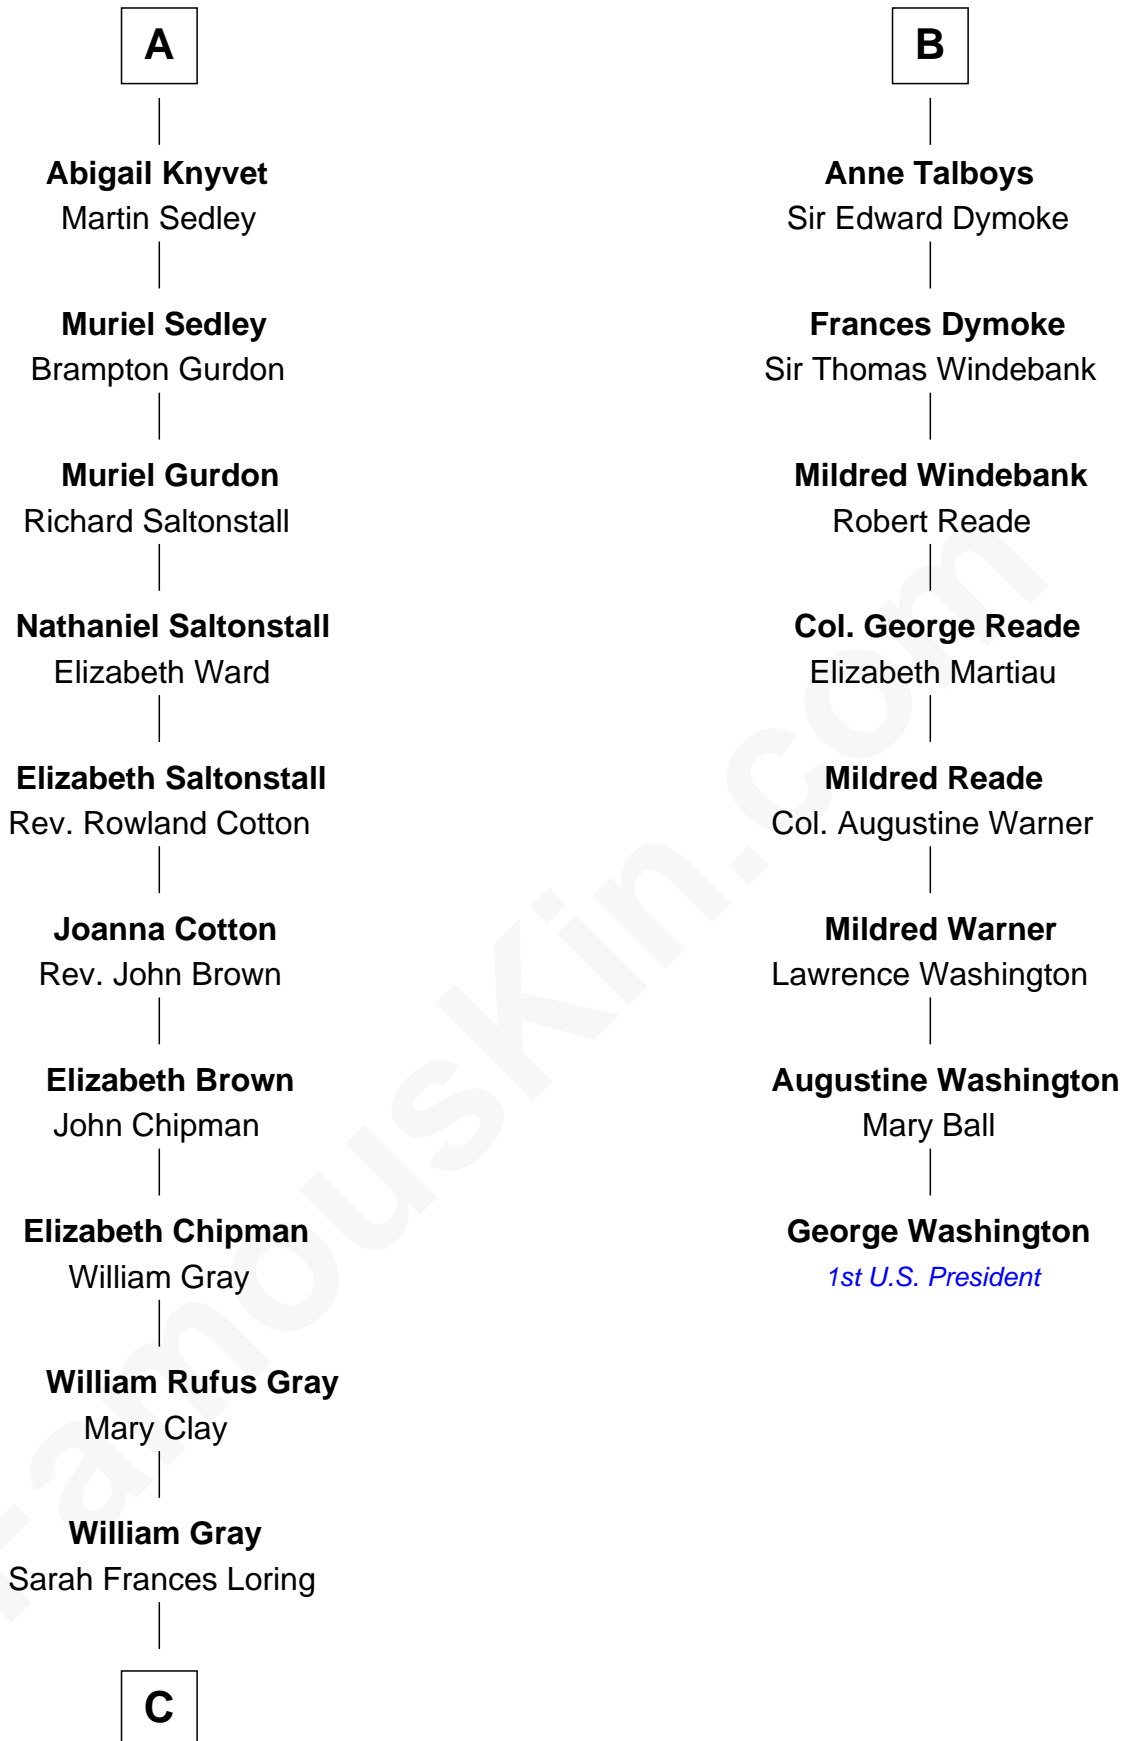

FamousKin.com

Relationship Chart of

Story Musgrave

NASA Astronaut

14th cousin 6 times removed of

George Washington
1st U.S. President

C

—
Edward Gray
Elizabeth Gray Story

—
Marguerite Gray
John Butler Swann

—
Marguerite Swann
Percy Musgrave

—
Story Musgrave
NASA Astronaut

FamousKin.com