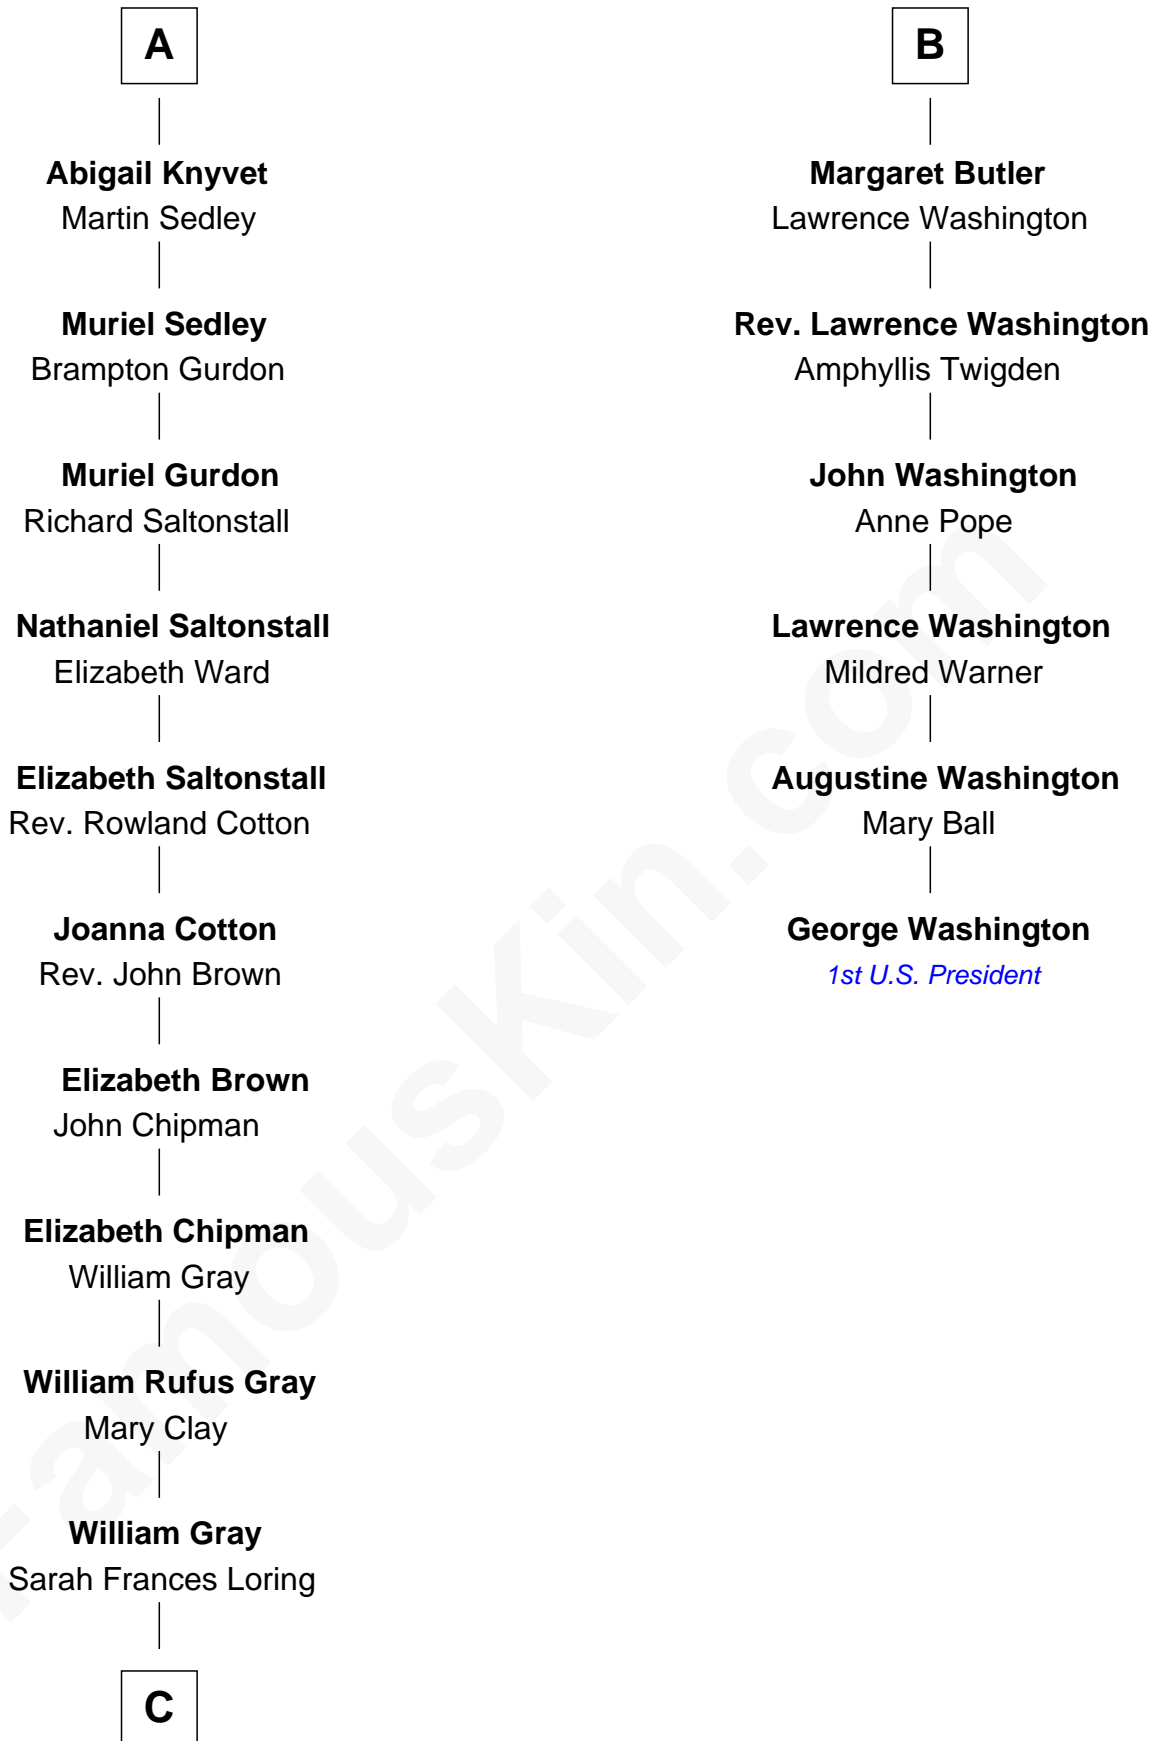

FamousKin.com
Relationship Chart of
Story Musgrave
NASA Astronaut

12th cousin 8 times removed of
George Washington
1st U.S. President

C

—
Edward Gray
Elizabeth Gray Story

—
Marguerite Gray
John Butler Swann

—
Marguerite Swann
Percy Musgrave

—
Story Musgrave
NASA Astronaut

FamousKin.com