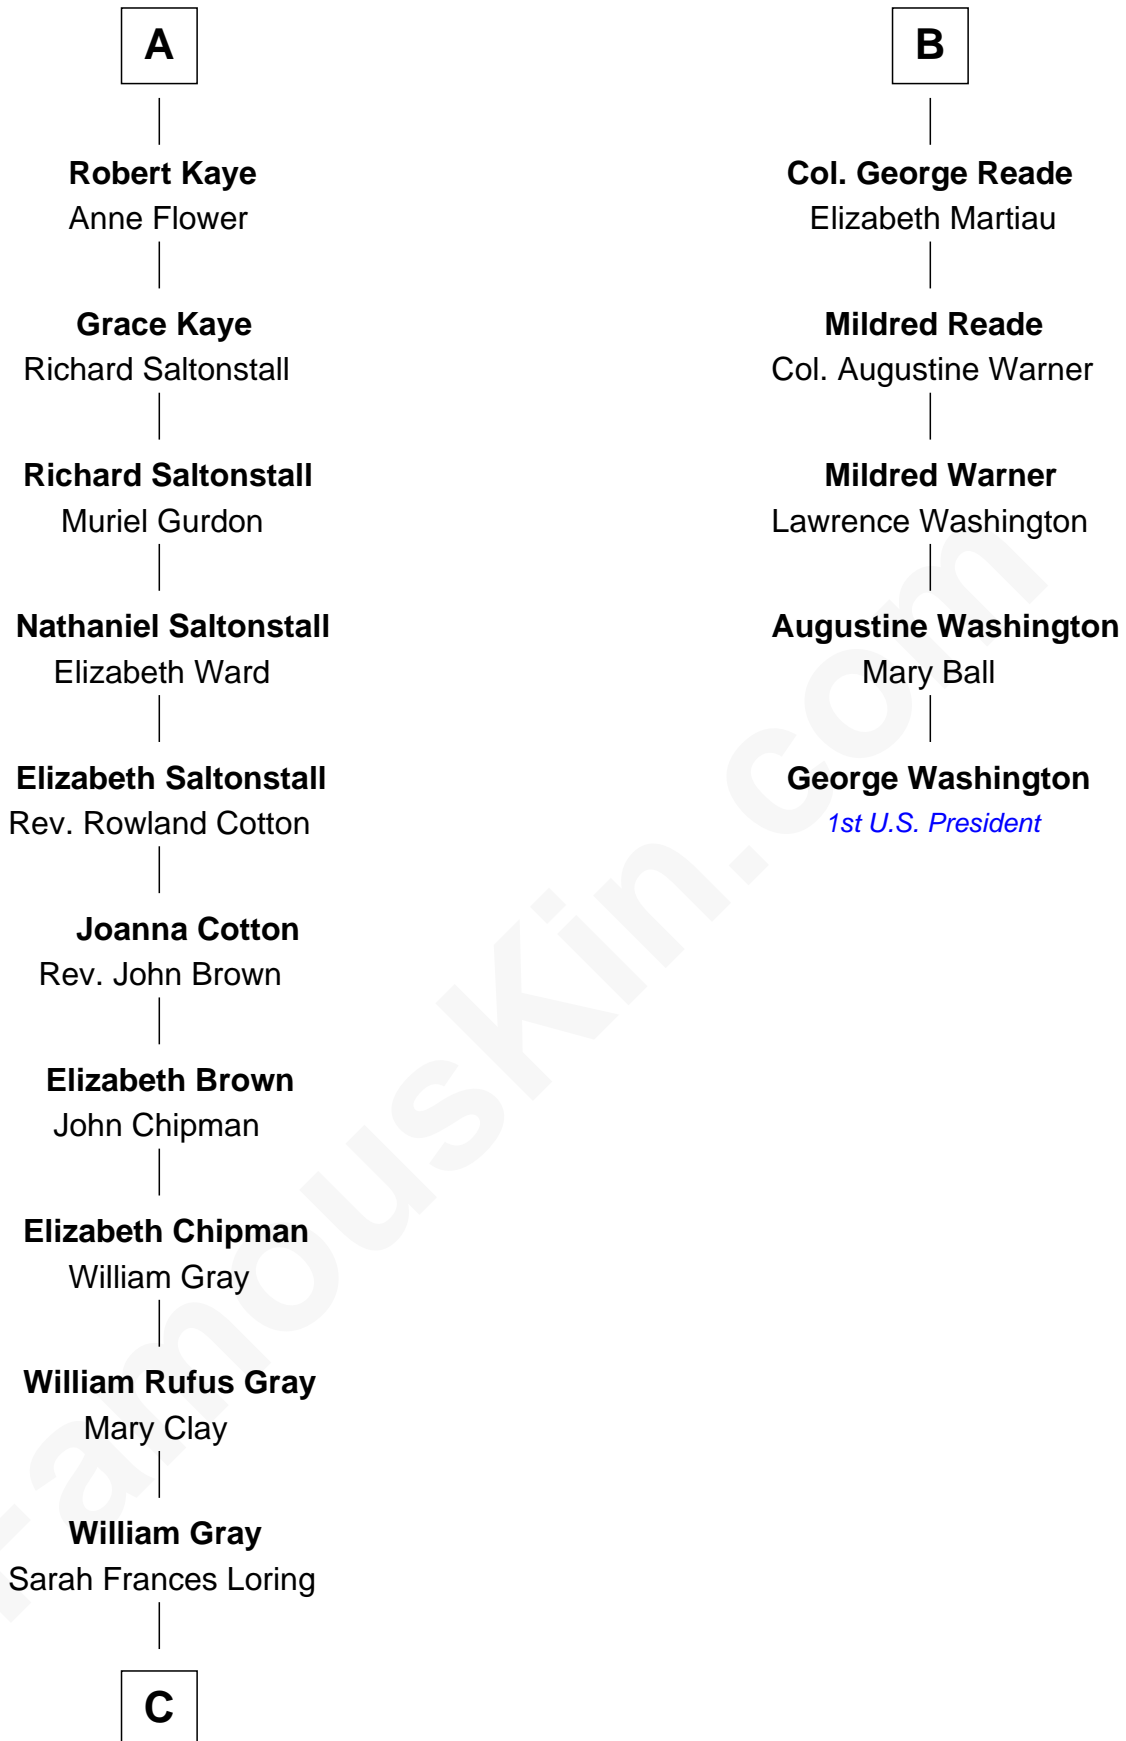

FamousKin.com
Relationship Chart of
Story Musgrave
NASA Astronaut

11th cousin 9 times removed of
George Washington
1st U.S. President

C

—
Edward Gray
Elizabeth Gray Story

—
Marguerite Gray
John Butler Swann

—
Marguerite Swann
Percy Musgrave

—
Story Musgrave
NASA Astronaut

FamousKin.com