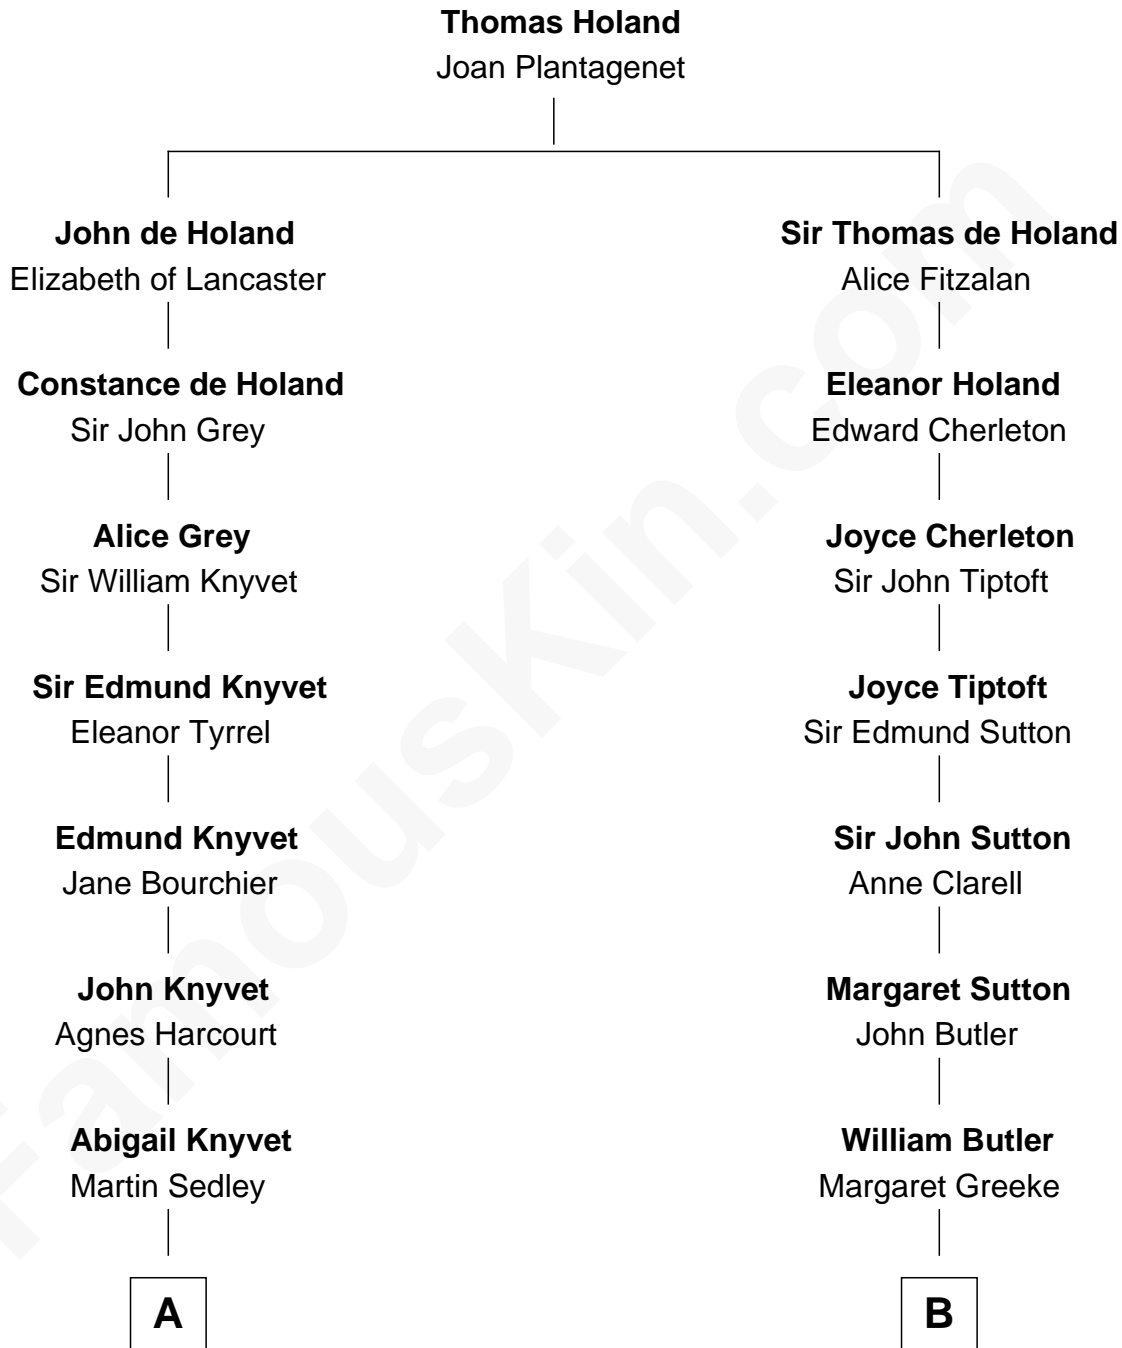

FamousKin.com
Relationship Chart of
Story Musgrave
NASA Astronaut

12th cousin 7 times removed of
George Washington
1st U.S. President

C

—
Marguerite Gray
John Butler Swann

—
Marguerite Swann
Percy Musgrave

—
Story Musgrave
NASA Astronaut

FamousKin.com