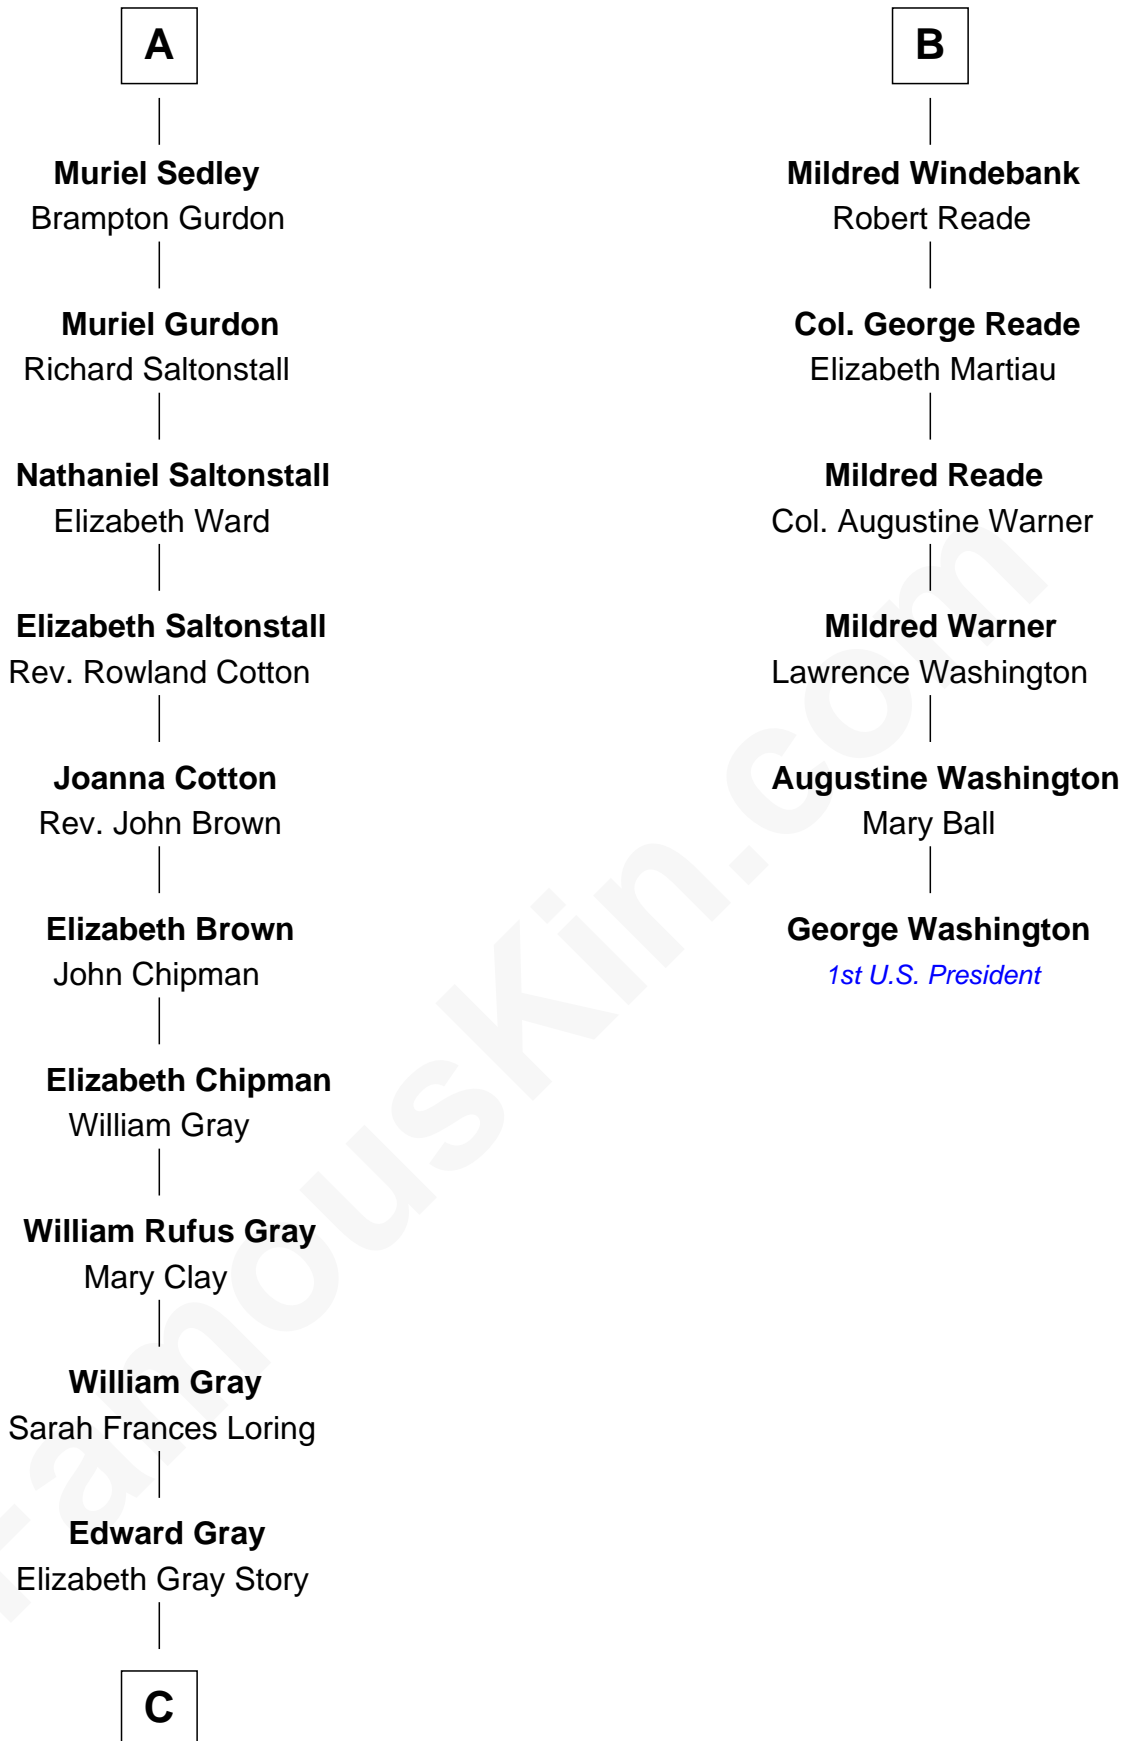

FamousKin.com
Relationship Chart of
Story Musgrave
NASA Astronaut

12th cousin 7 times removed of
George Washington
1st U.S. President

C

—
Marguerite Gray
John Butler Swann

—
Marguerite Swann
Percy Musgrave

—
Story Musgrave
NASA Astronaut

FamousKin.com