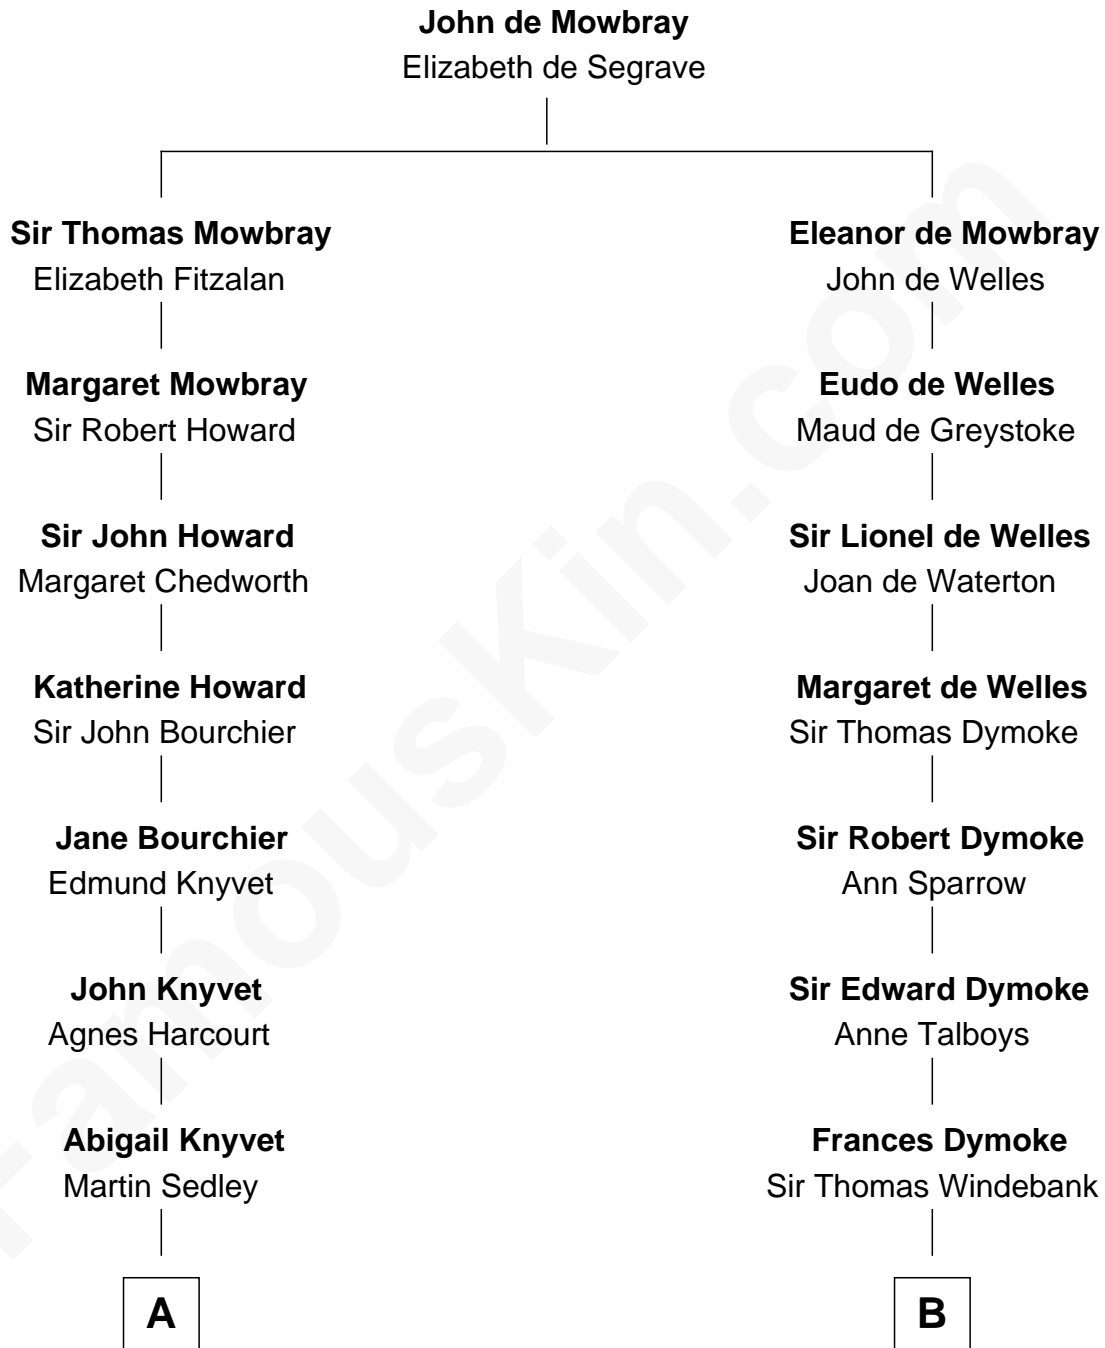

FamousKin.com
Relationship Chart of
Story Musgrave
NASA Astronaut

12th cousin 7 times removed of
George Washington
1st U.S. President

C

—
Marguerite Gray
John Butler Swann

—
Marguerite Swann
Percy Musgrave

—
Story Musgrave
NASA Astronaut

FamousKin.com