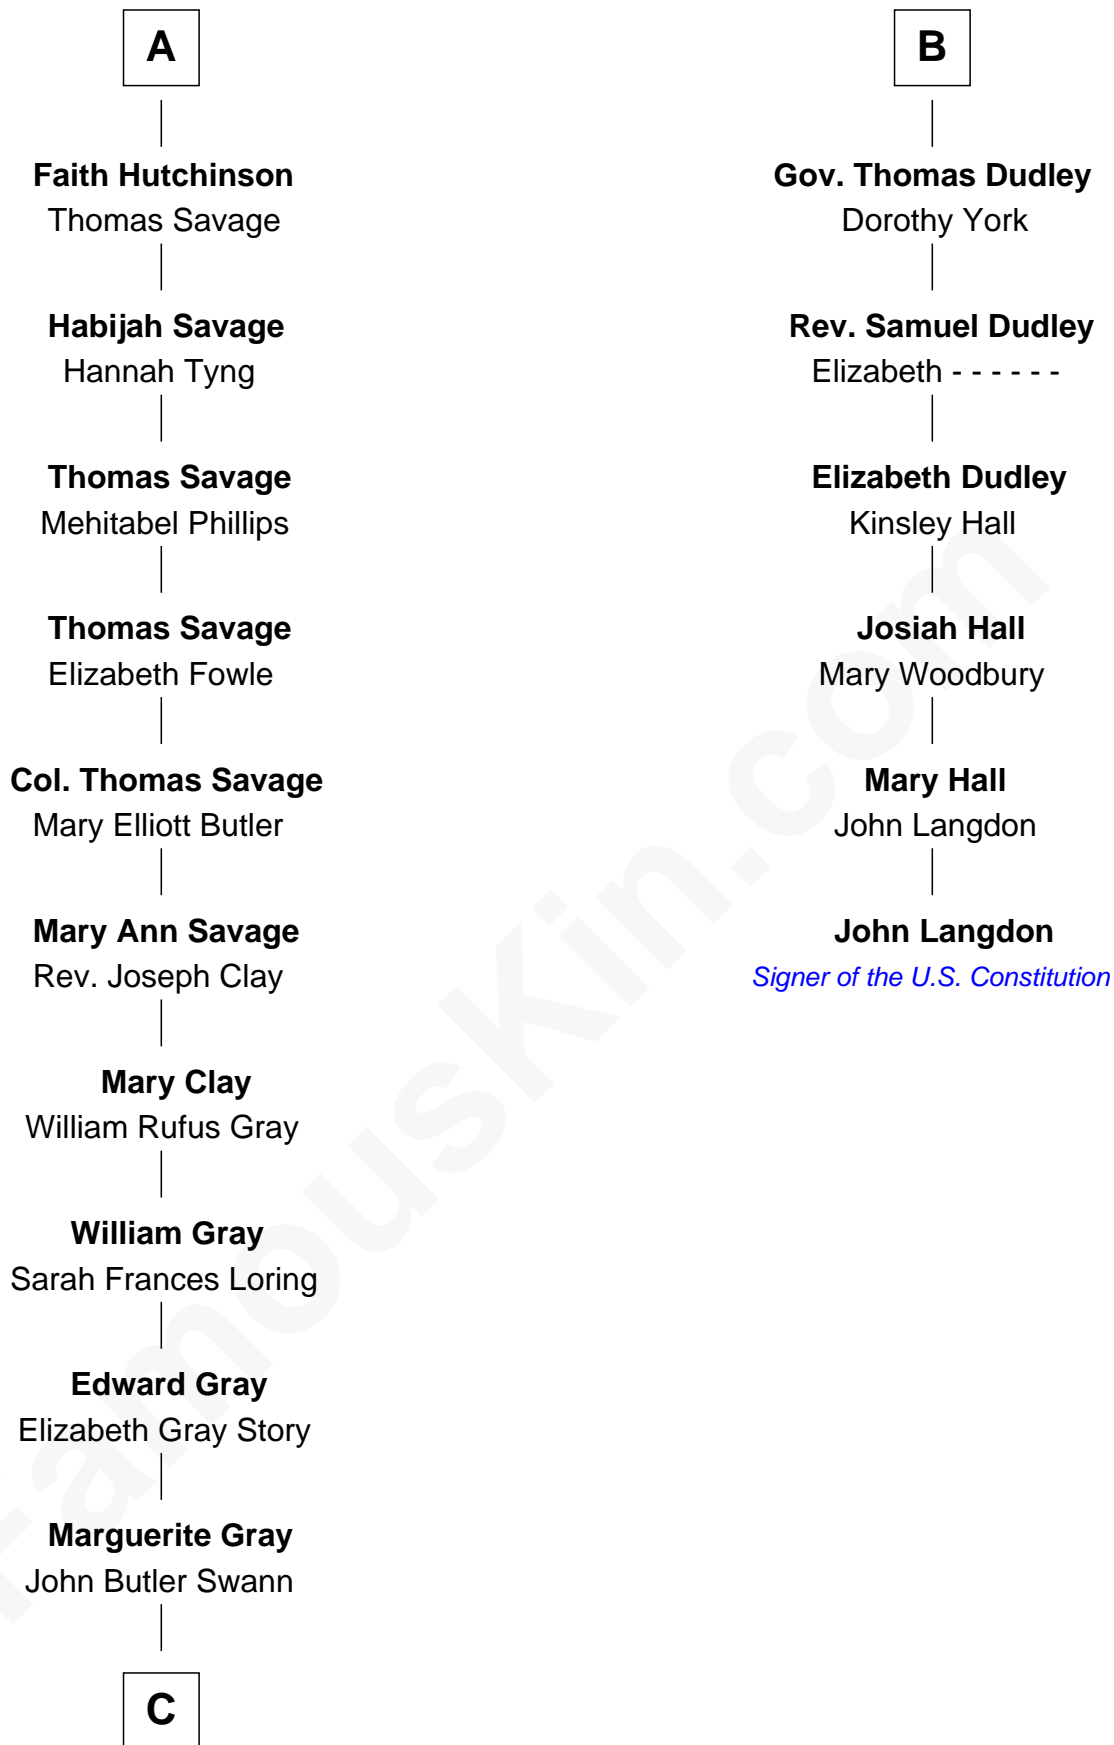

# FamousKin.com Relationship Chart of

**Story Musgrave**

*NASA Astronaut*

12th cousin 6 times removed of

**John Langdon**

*Signer of the U.S. Constitution*

**Sir Walter Blount**

*Sancha de Ayala*

**Sir Thomas Blount**

*Margaret de Gresley*

**Sir Thomas Blount**

*Agnes Hawley*

**Anne Blount**

*William Marbury*

**Robert Marbury**

*Katherine Williamson*

*Cecily Grey*

**Sir Henry Dudley**

----- *Ashton*

*Probable*

**Roger Dudley**

*Susanna Thorne*

**B**

**C**

—  
**Marguerite Swann**

Percy Musgrave

—  
**Story Musgrave**

*NASA Astronaut*

FamousKin.com