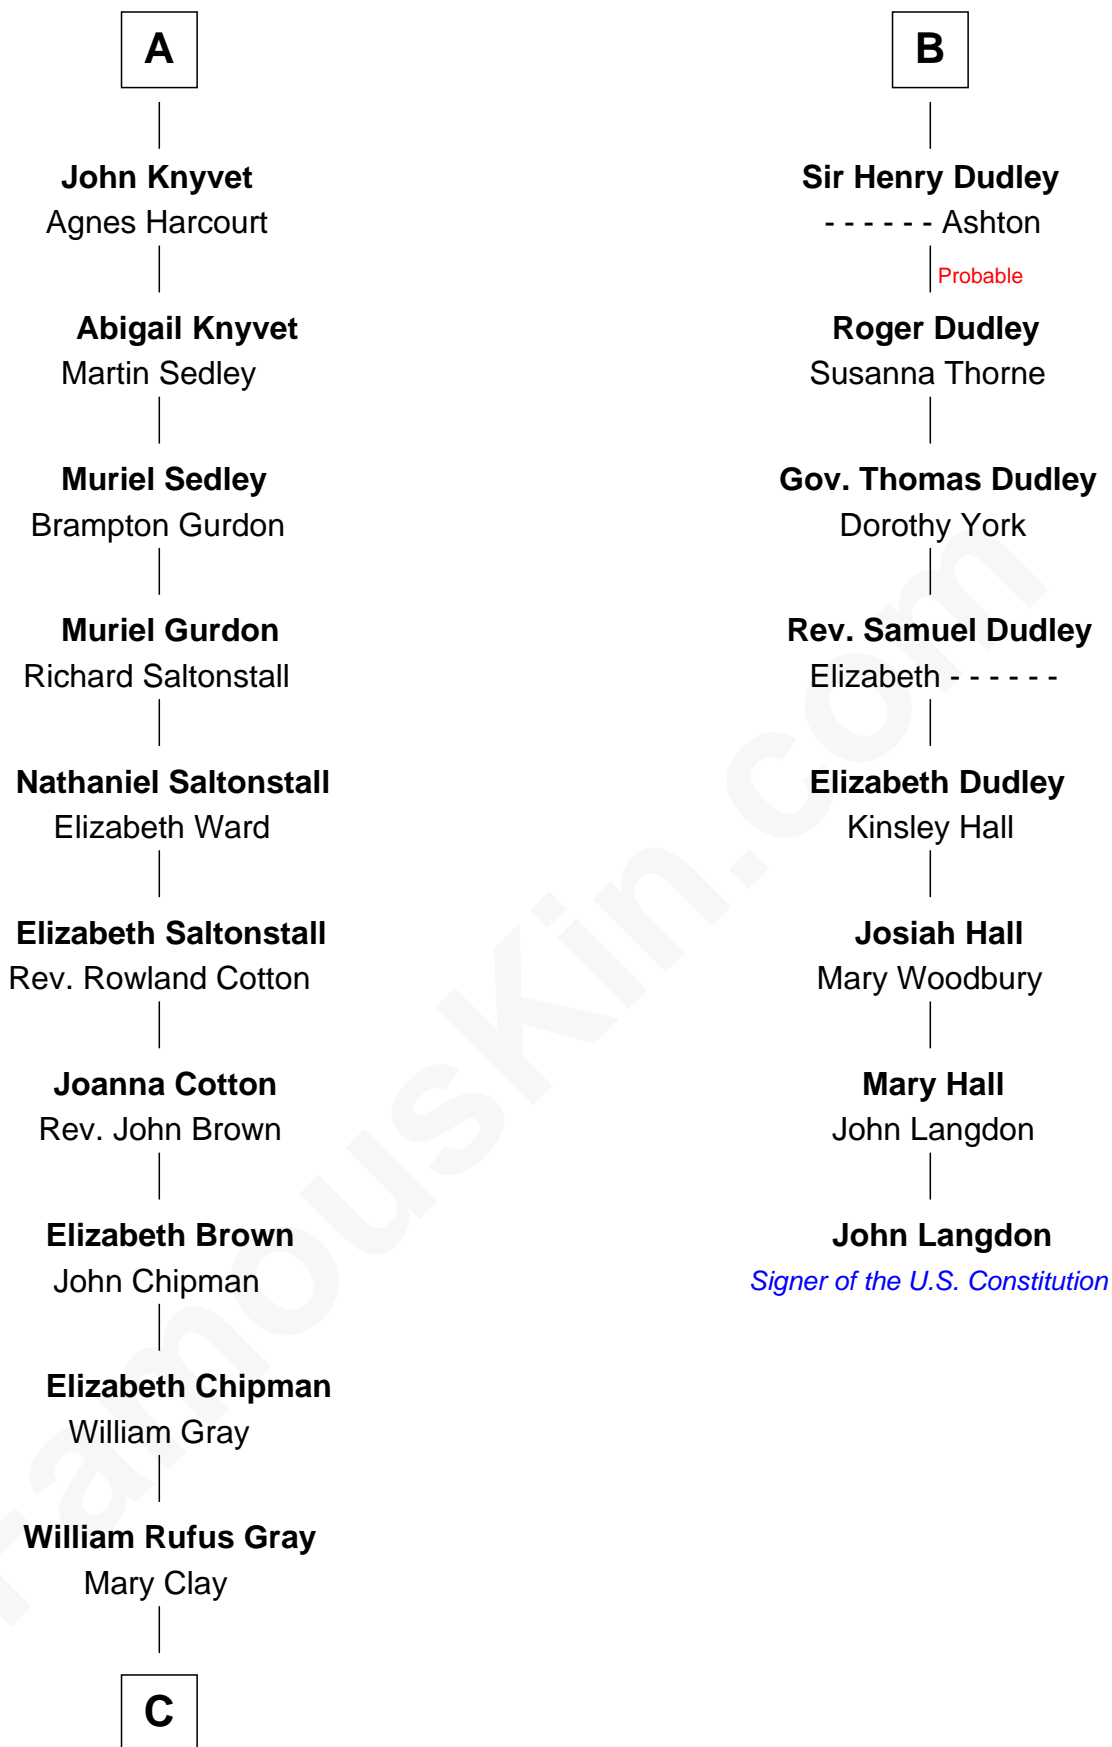

FamousKin.com Relationship Chart of

Story Musgrave

NASA Astronaut

14th cousin 7 times removed of

John Langdon

Signer of the U.S. Constitution

C

—
William Gray
Sarah Frances Loring

—
Edward Gray
Elizabeth Gray Story

—
Marguerite Gray
John Butler Swann

—
Marguerite Swann
Percy Musgrave

—
Story Musgrave
NASA Astronaut