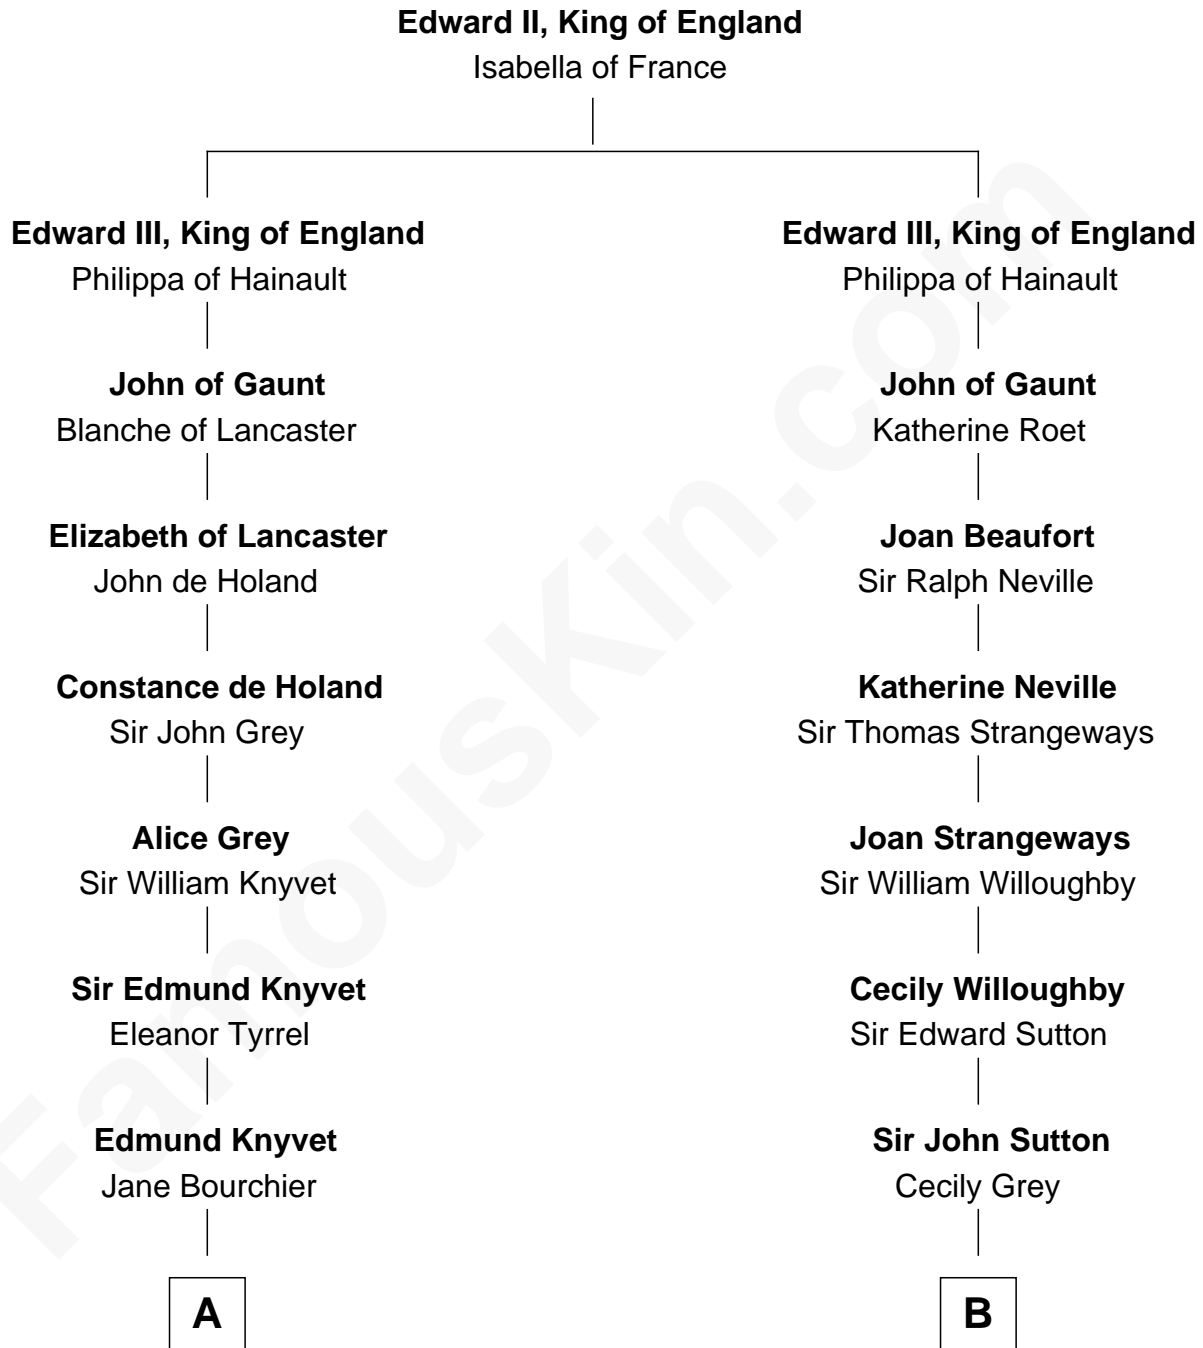

FamousKin.com Relationship Chart of

Story Musgrave

NASA Astronaut

14th cousin 7 times removed of

John Langdon

Signer of the U.S. Constitution

C

—
William Gray
Sarah Frances Loring

—
Edward Gray
Elizabeth Gray Story

—
Marguerite Gray
John Butler Swann

—
Marguerite Swann
Percy Musgrave

—
Story Musgrave
NASA Astronaut