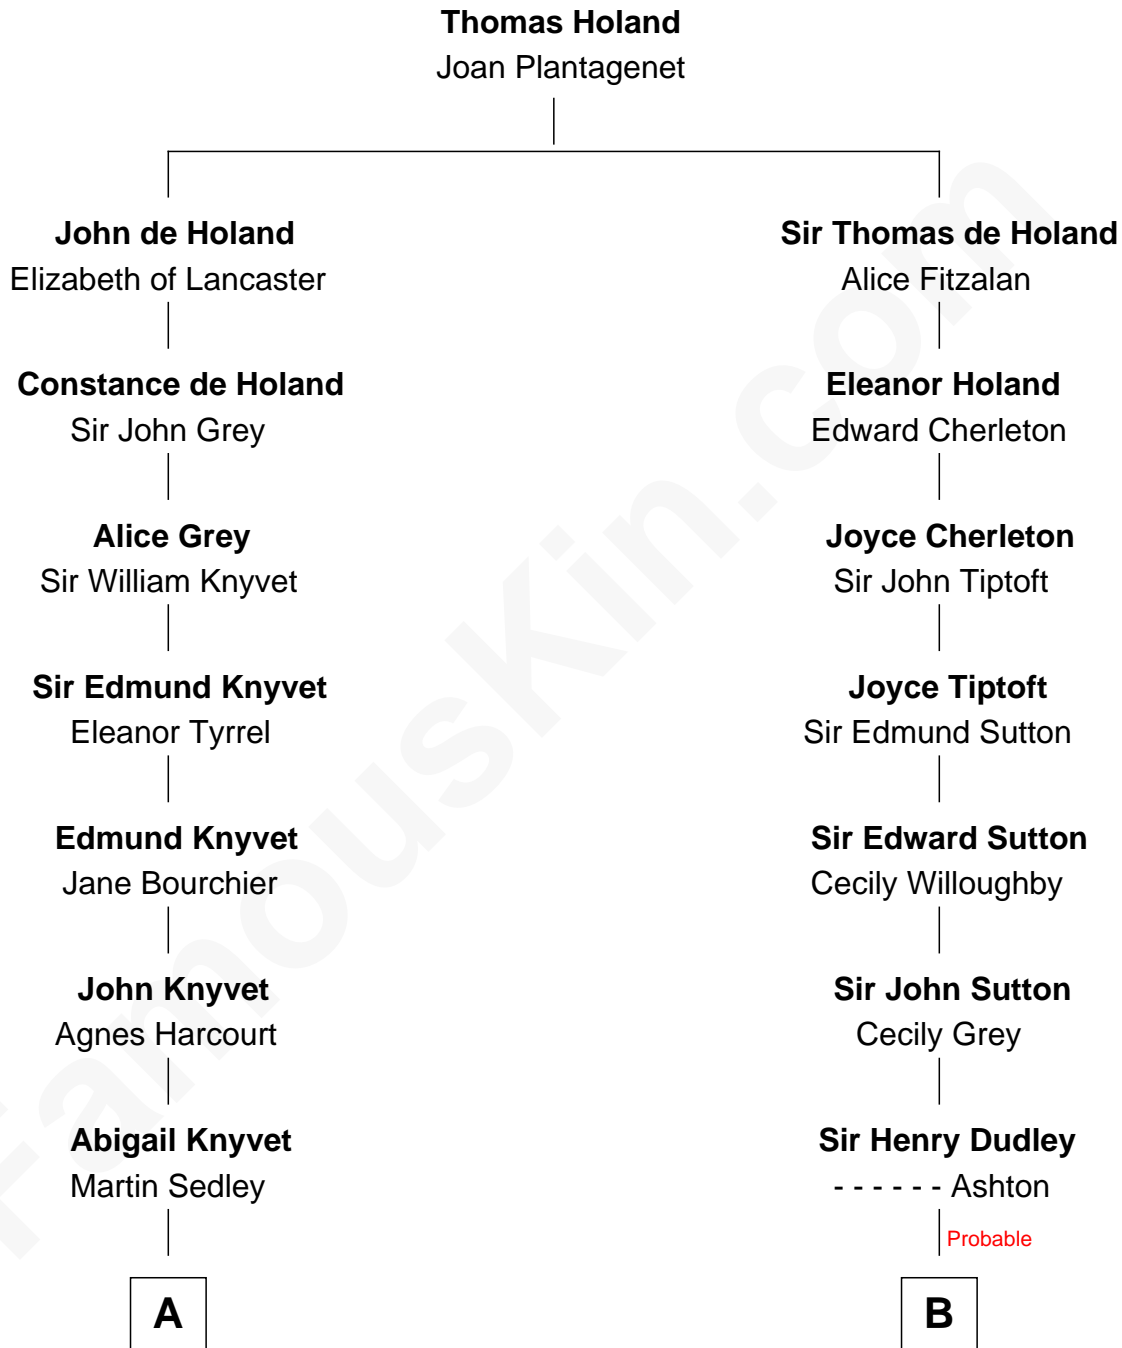

## Relationship Chart of

### Story Musgrave

NASA Astronaut

13th cousin 6 times removed of

**John Langdon**  
Signer of the U.S. Constitution

**C**

—  
**Marguerite Gray**  
John Butler Swann

—  
**Marguerite Swann**  
Percy Musgrave

—  
**Story Musgrave**  
*NASA Astronaut*

FamousKin.com