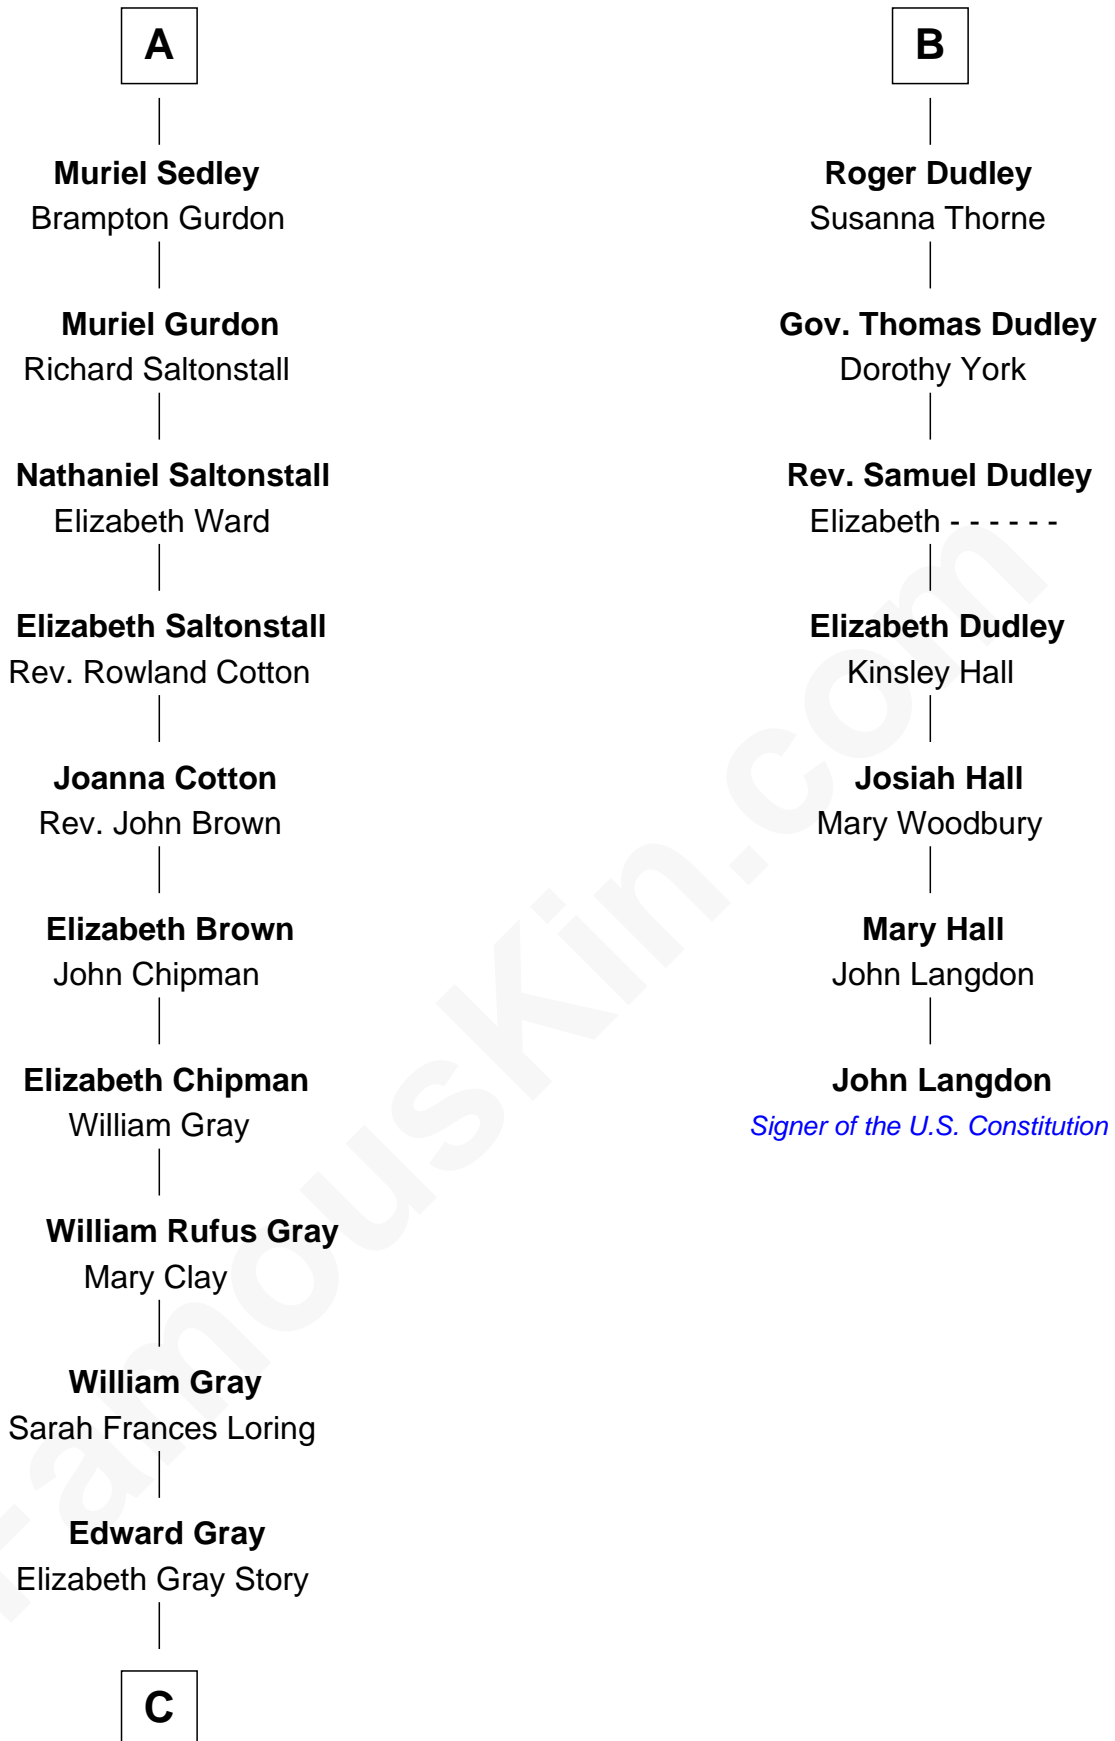

## Relationship Chart of

### Story Musgrave

NASA Astronaut

13th cousin 6 times removed of

**John Langdon**  
Signer of the U.S. Constitution

**C**

—  
**Marguerite Gray**  
John Butler Swann

—  
**Marguerite Swann**  
Percy Musgrave

—  
**Story Musgrave**  
*NASA Astronaut*

FamousKin.com