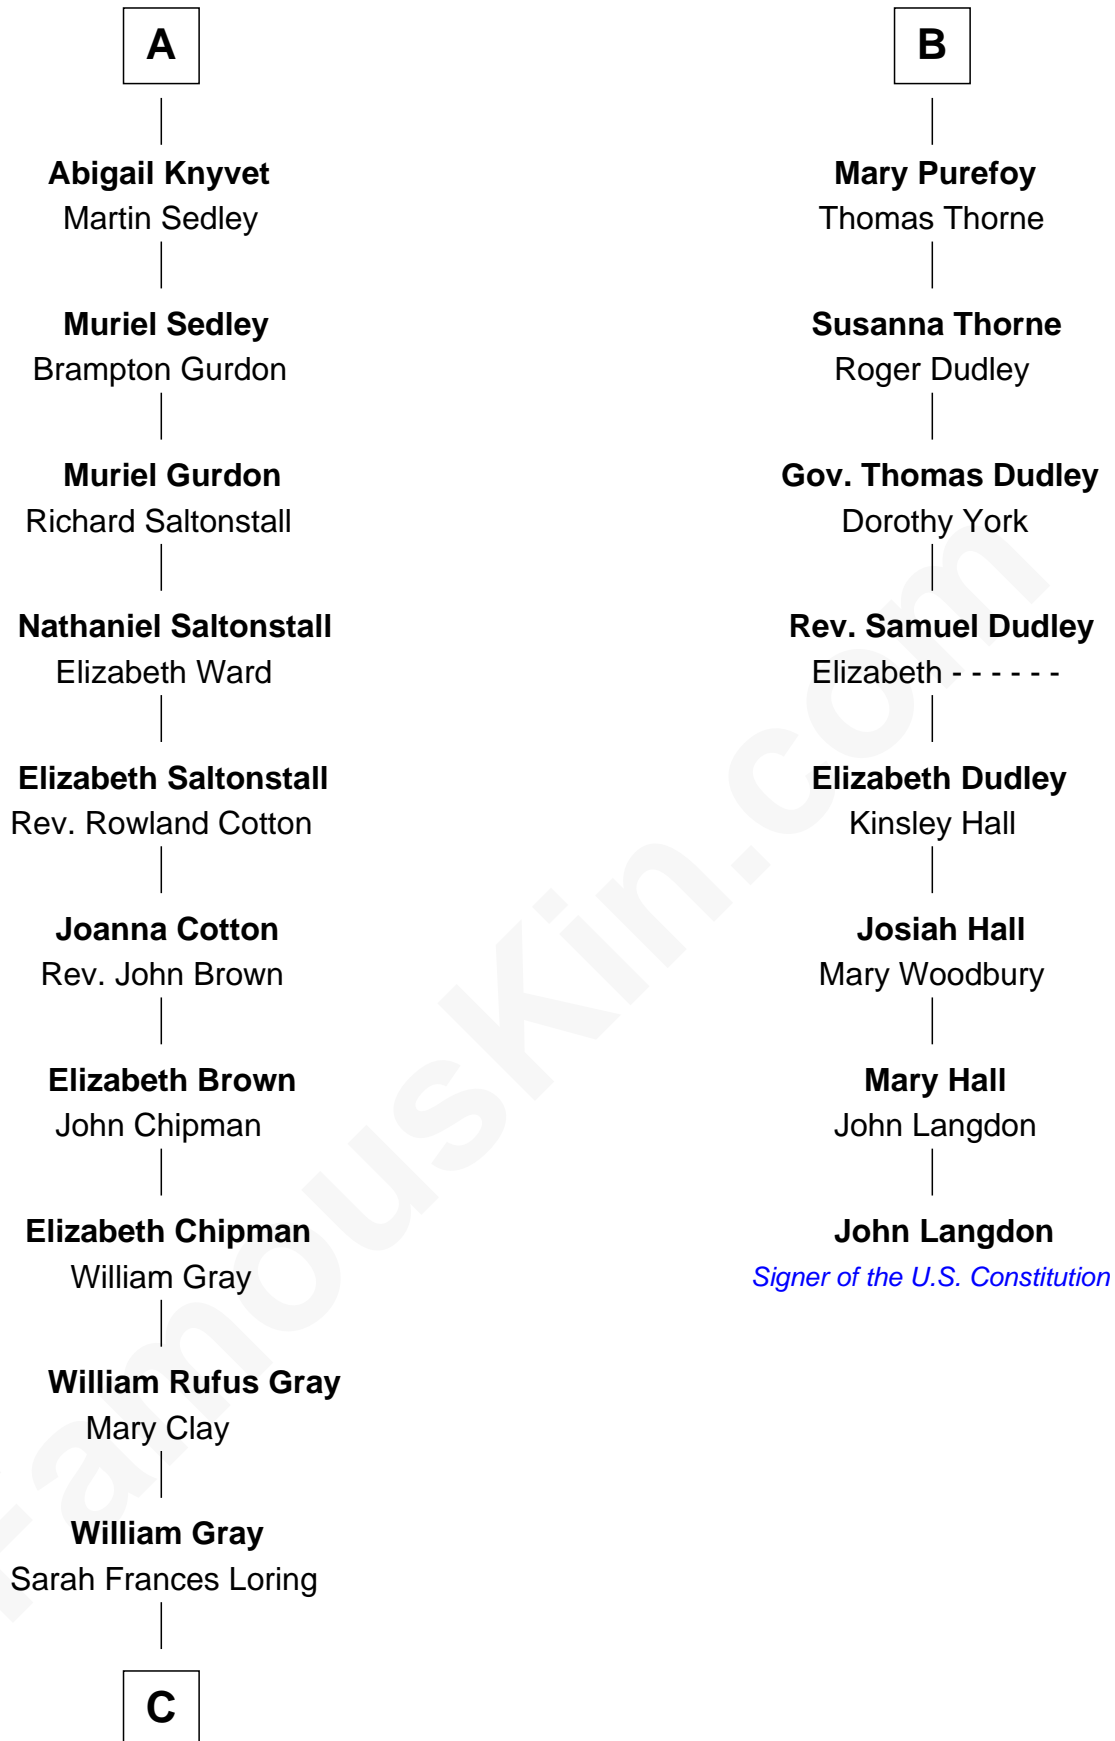

FamousKin.com

Relationship Chart of

Story Musgrave

NASA Astronaut

14th cousin 6 times removed of

John Langdon
Signer of the U.S. Constitution

C

—
Edward Gray
Elizabeth Gray Story

—
Marguerite Gray
John Butler Swann

—
Marguerite Swann
Percy Musgrave

—
Story Musgrave
NASA Astronaut

FamousKin.com