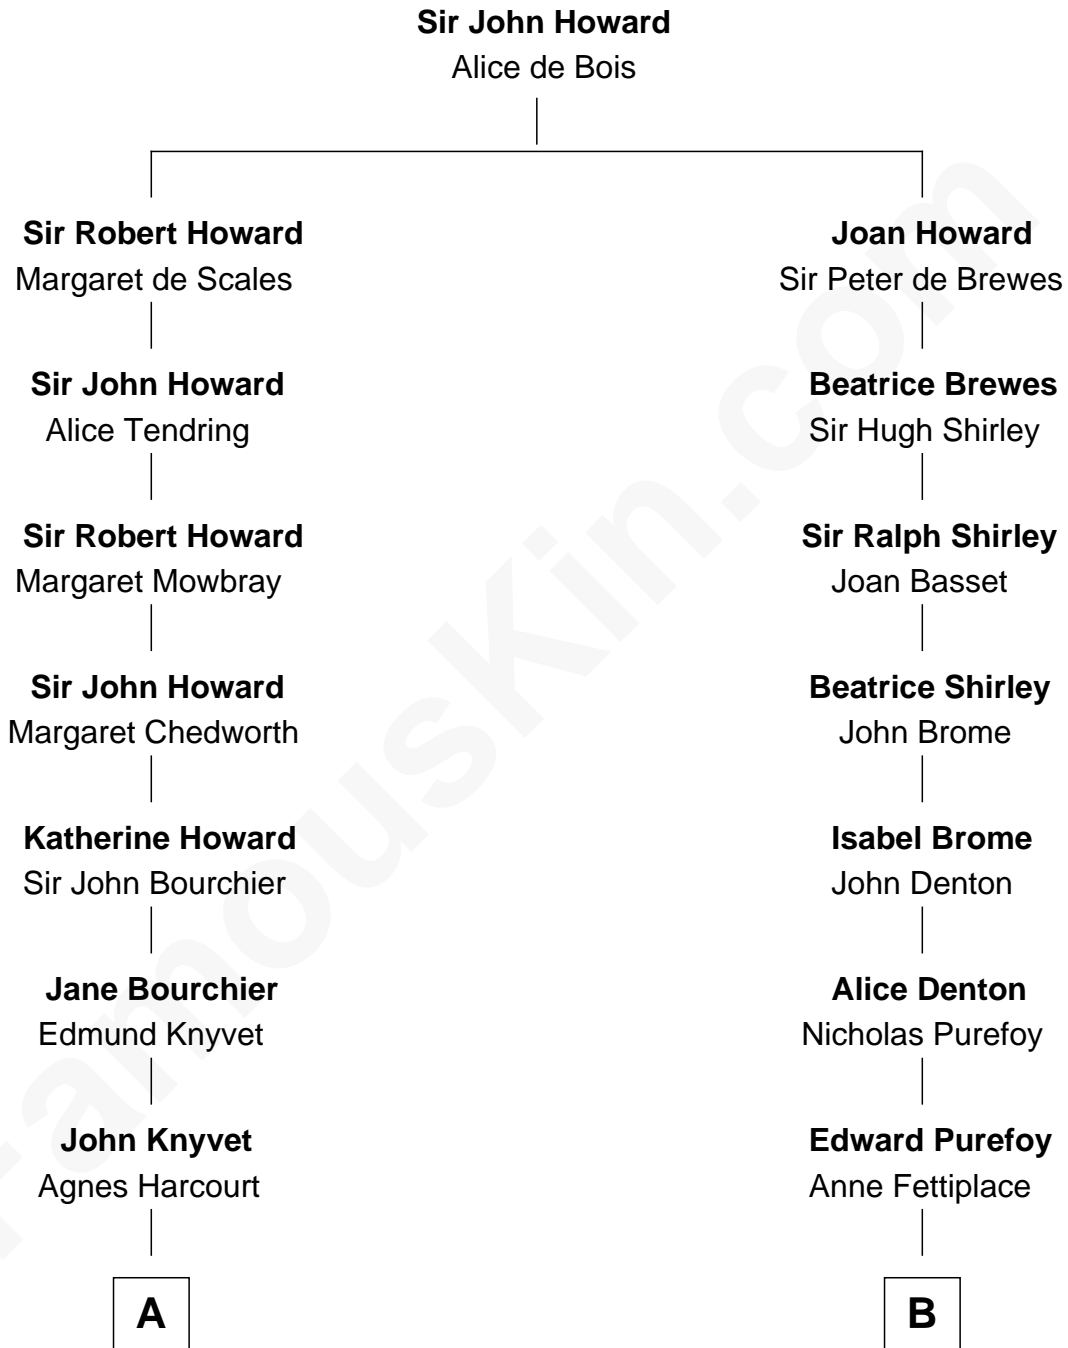

FamousKin.com

Relationship Chart of

Story Musgrave

NASA Astronaut

14th cousin 6 times removed of

John Langdon
Signer of the U.S. Constitution

C

—
Edward Gray
Elizabeth Gray Story

—
Marguerite Gray
John Butler Swann

—
Marguerite Swann
Percy Musgrave

—
Story Musgrave
NASA Astronaut

FamousKin.com