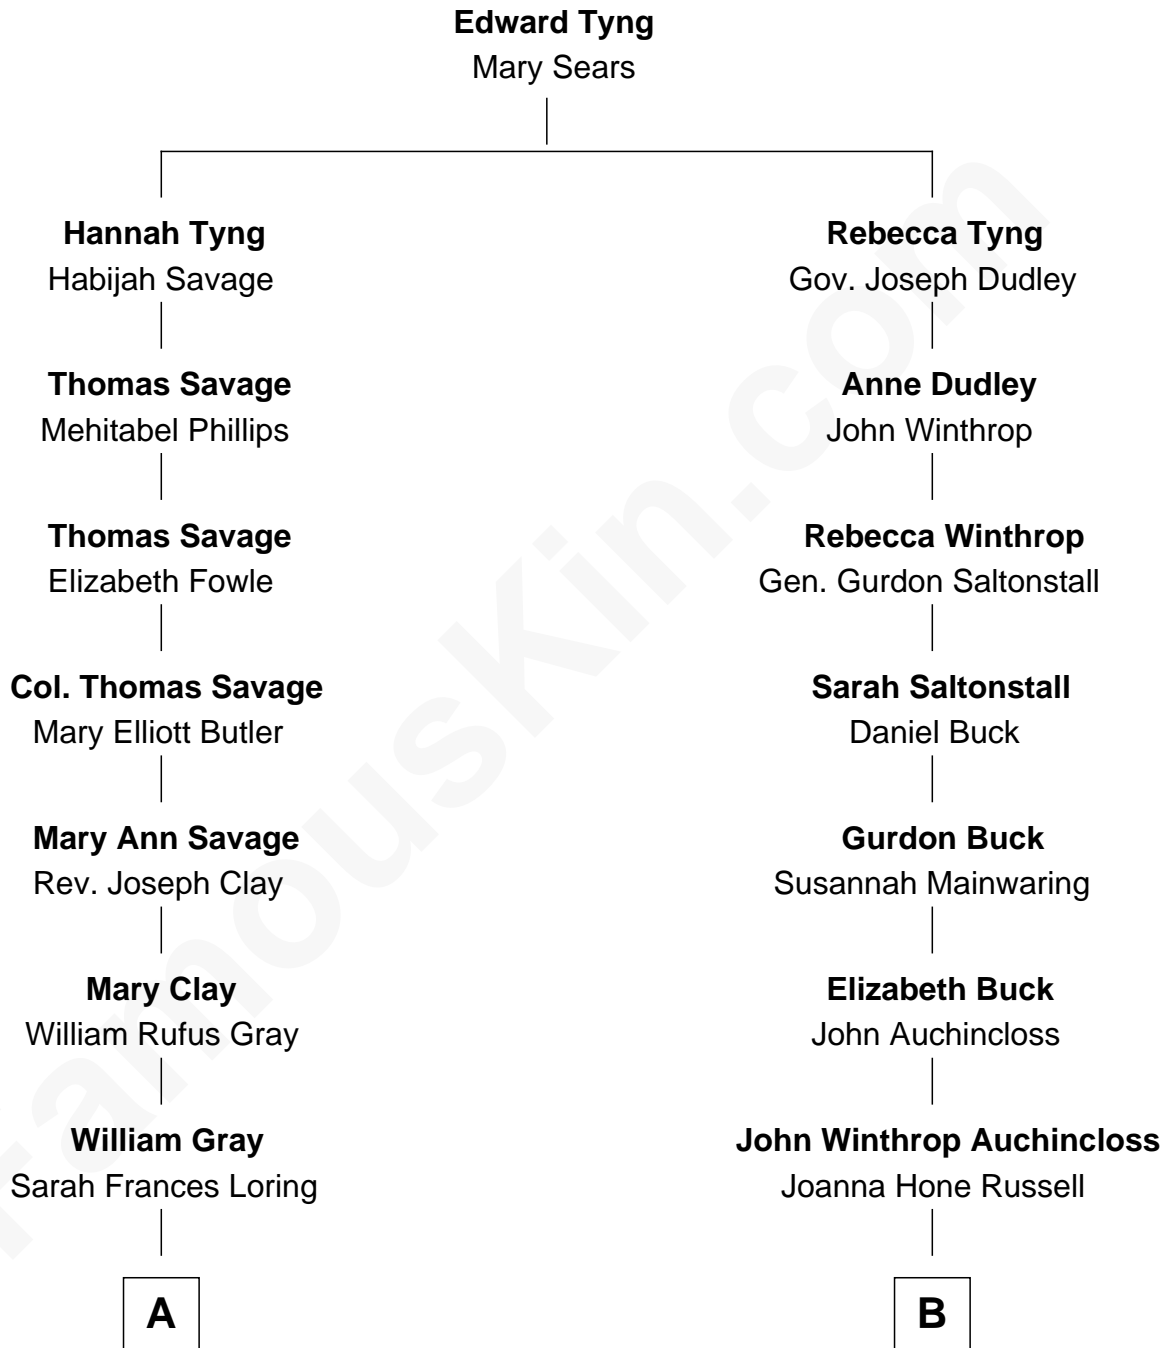

# FamousKin.com Relationship Chart of

**Story Musgrave**

*NASA Astronaut*

8th cousin 2 times removed of

**Louis Auchincloss**

*Author*

FamousKin.com