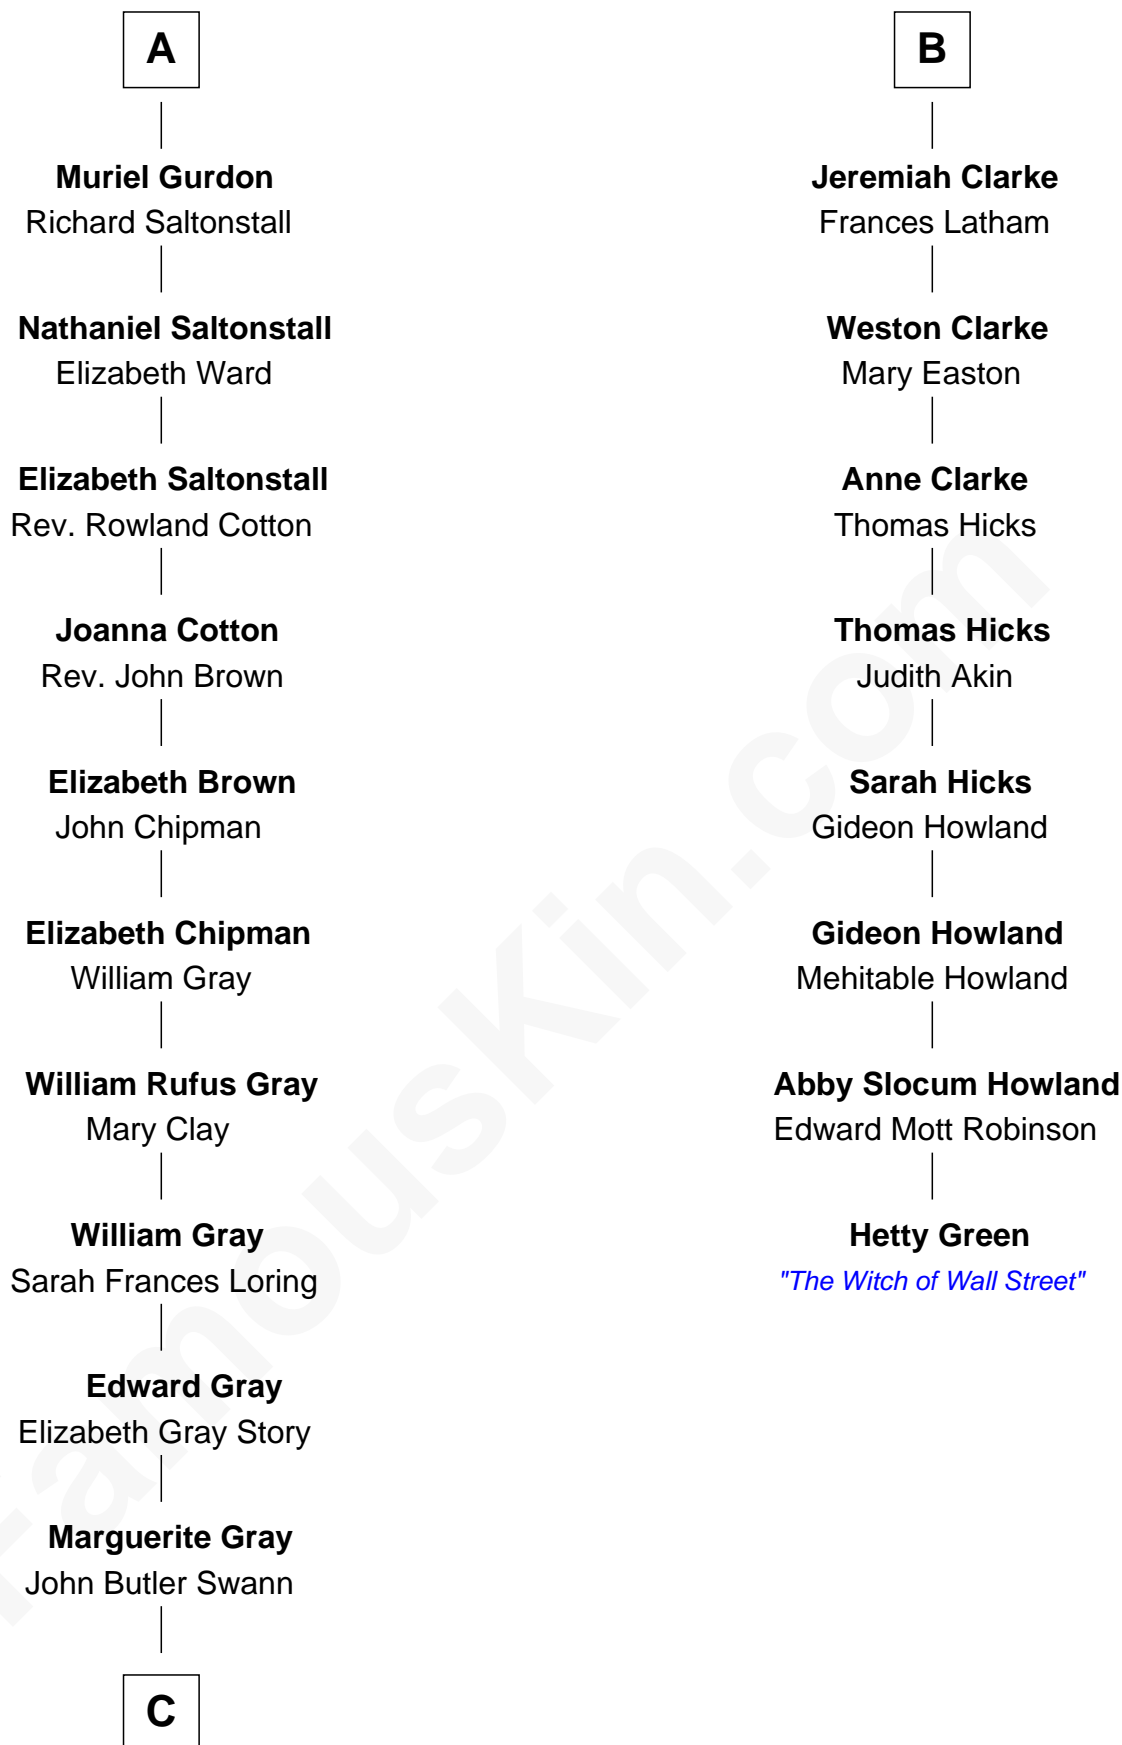

FamousKin.com

Relationship Chart of

Story Musgrave

NASA Astronaut

14th cousin 4 times removed of

Hetty Green
"The Witch of Wall Street"

C

—
Marguerite Swann

Percy Musgrave

—
Story Musgrave

NASA Astronaut

FamousKin.com