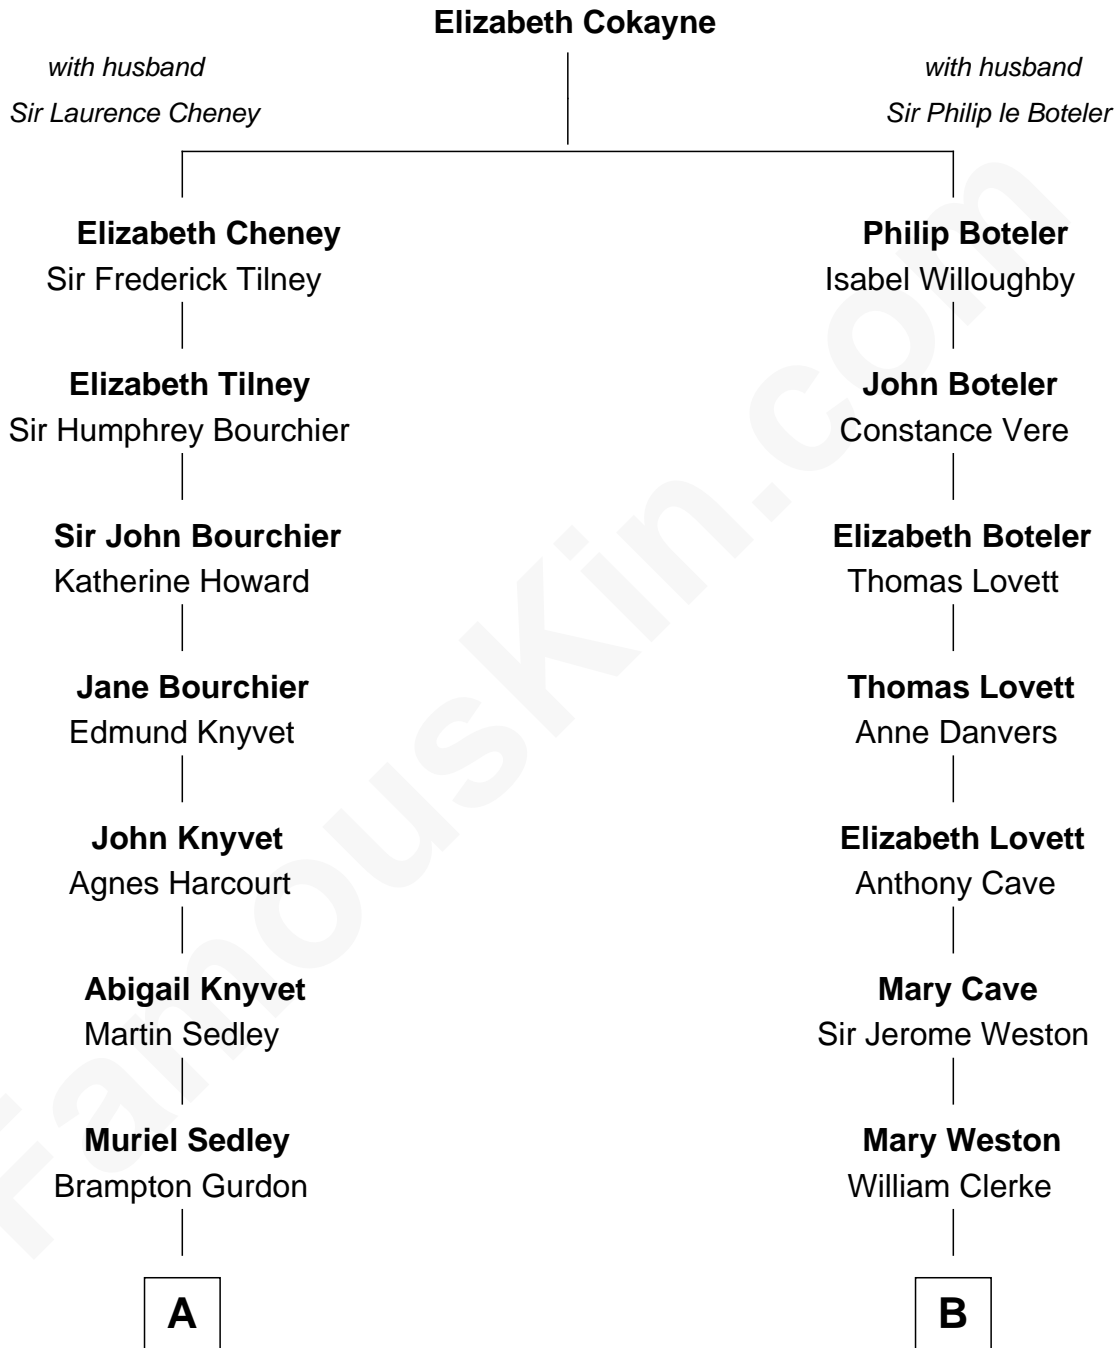

FamousKin.com

Relationship Chart of

Story Musgrave

NASA Astronaut

14th cousin 4 times removed of

Hetty Green
"The Witch of Wall Street"

C

—
Marguerite Swann

Percy Musgrave

—
Story Musgrave

NASA Astronaut

FamousKin.com