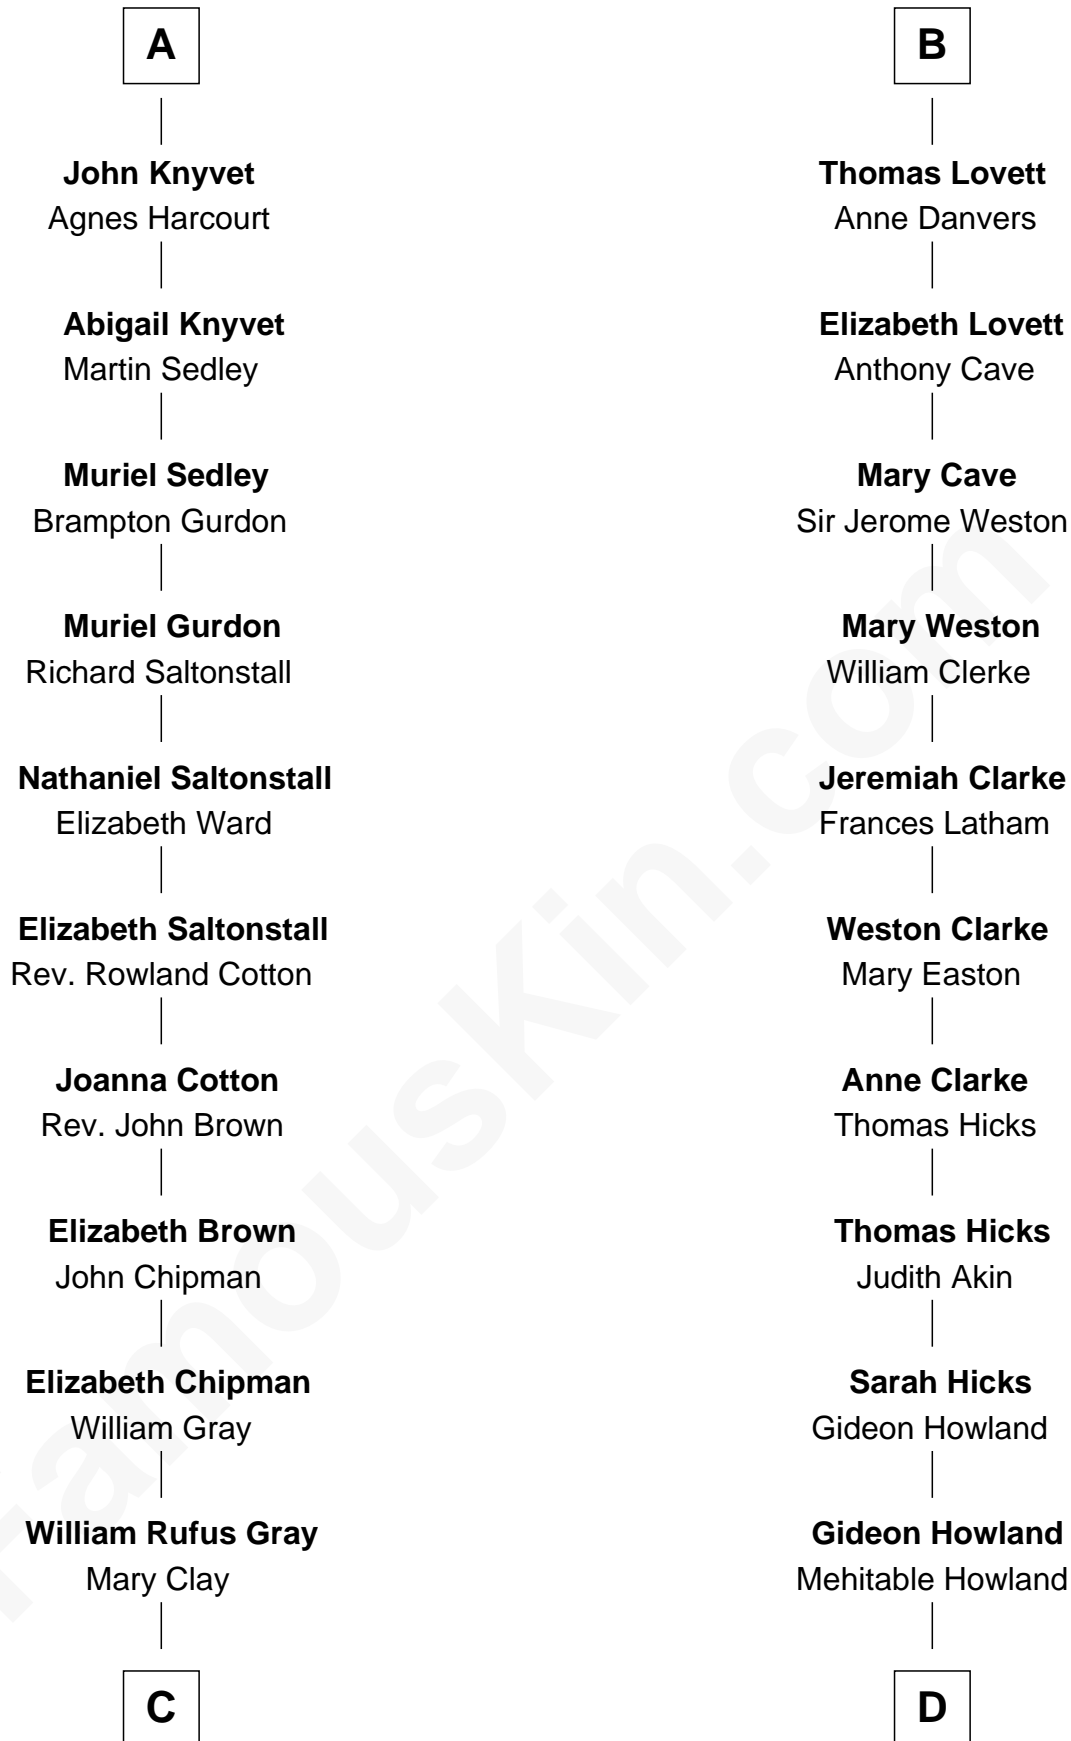

## Relationship Chart of

### Story Musgrave

NASA Astronaut

18th cousin 3 times removed of

**Hetty Green**  
*"The Witch of Wall Street"*

**C**

**William Gray**  
Sarah Frances Loring

**Edward Gray**  
Elizabeth Gray Story

**Marguerite Gray**  
John Butler Swann

**Marguerite Swann**  
Percy Musgrave

**Story Musgrave**  
*NASA Astronaut*

**D**

**Abby Slocum Howland**  
Edward Mott Robinson

**Hetty Green**  
*"The Witch of Wall Street"*

FamousKin.com