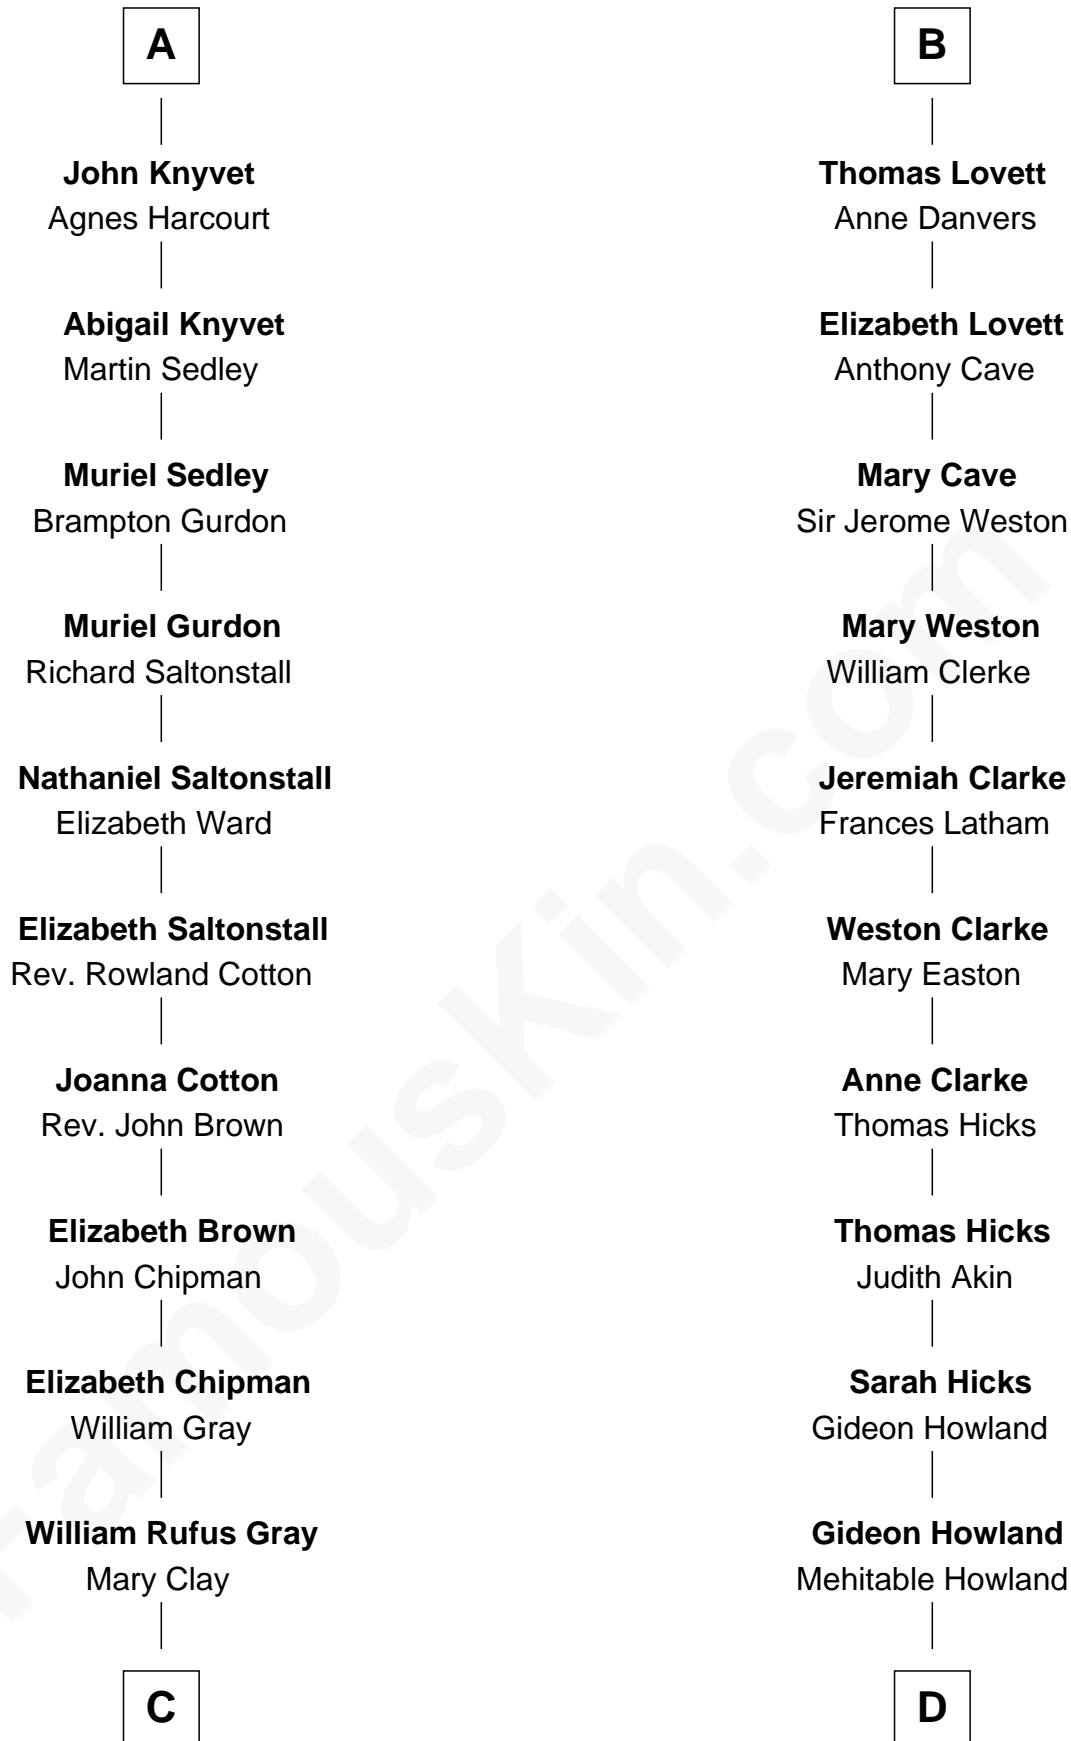

FamousKin.com
Relationship Chart of
Story Musgrave
NASA Astronaut

18th cousin 3 times removed of
Hetty Green
"The Witch of Wall Street"

C

William Gray
Sarah Frances Loring

Edward Gray
Elizabeth Gray Story

Marguerite Gray
John Butler Swann

Marguerite Swann
Percy Musgrave

Story Musgrave
NASA Astronaut

D

Abby Slocum Howland
Edward Mott Robinson

Hetty Green
"The Witch of Wall Street"

FamousKin.com