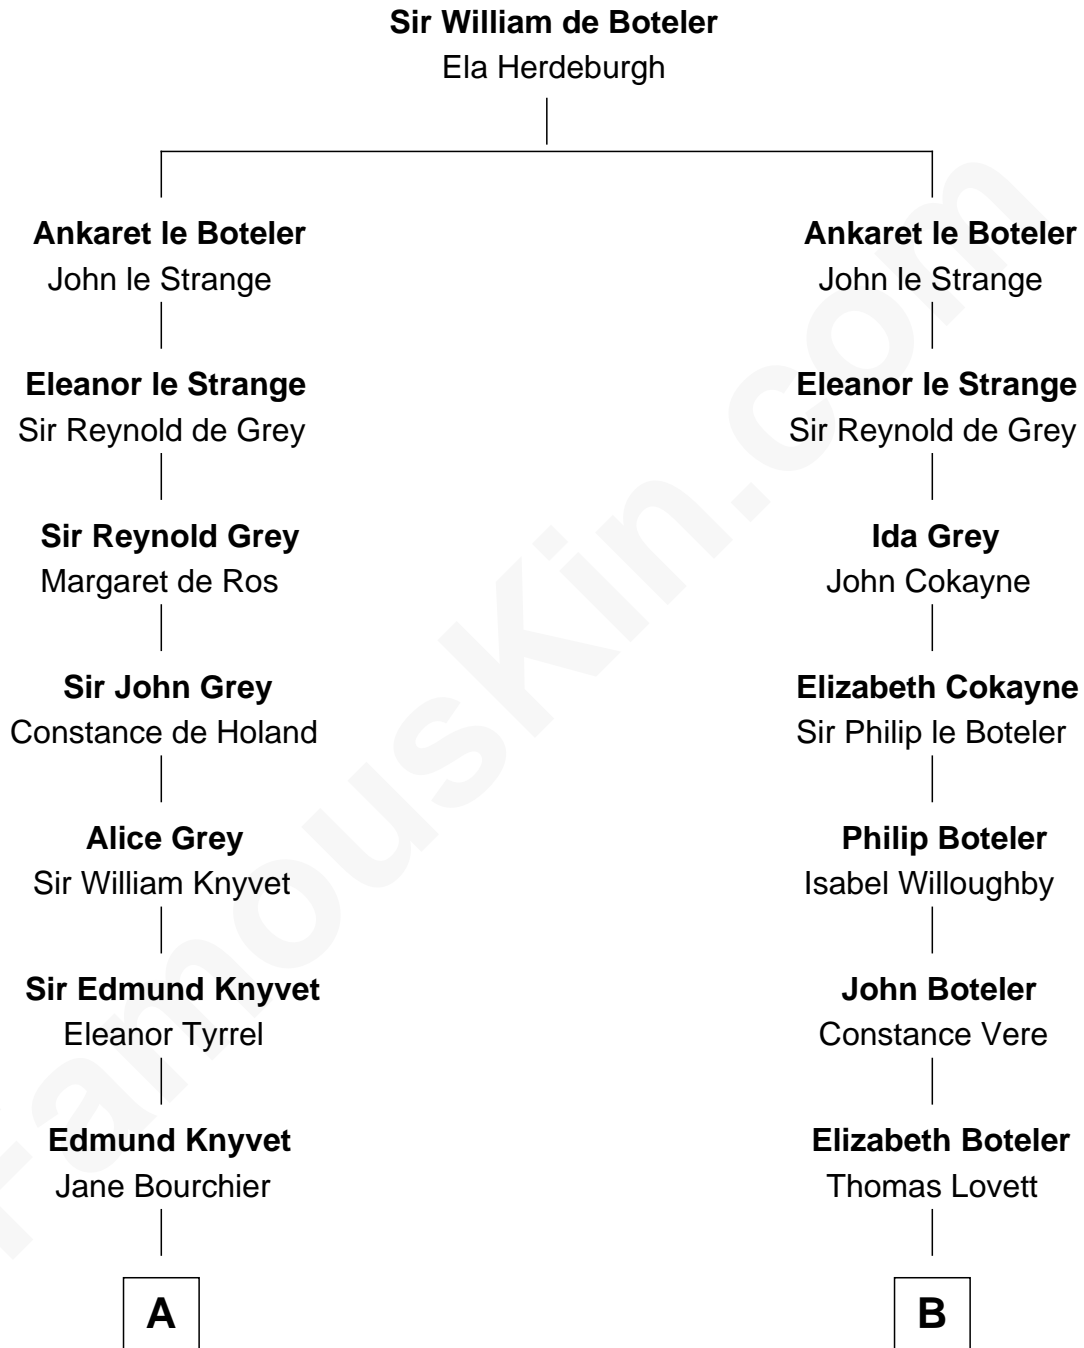

FamousKin.com
Relationship Chart of
Story Musgrave
NASA Astronaut

18th cousin 3 times removed of
Hetty Green
"The Witch of Wall Street"

C

William Gray
Sarah Frances Loring

Edward Gray
Elizabeth Gray Story

Marguerite Gray
John Butler Swann

Marguerite Swann
Percy Musgrave

Story Musgrave
NASA Astronaut

D

Abby Slocum Howland
Edward Mott Robinson

Hetty Green
"The Witch of Wall Street"

FamousKin.com