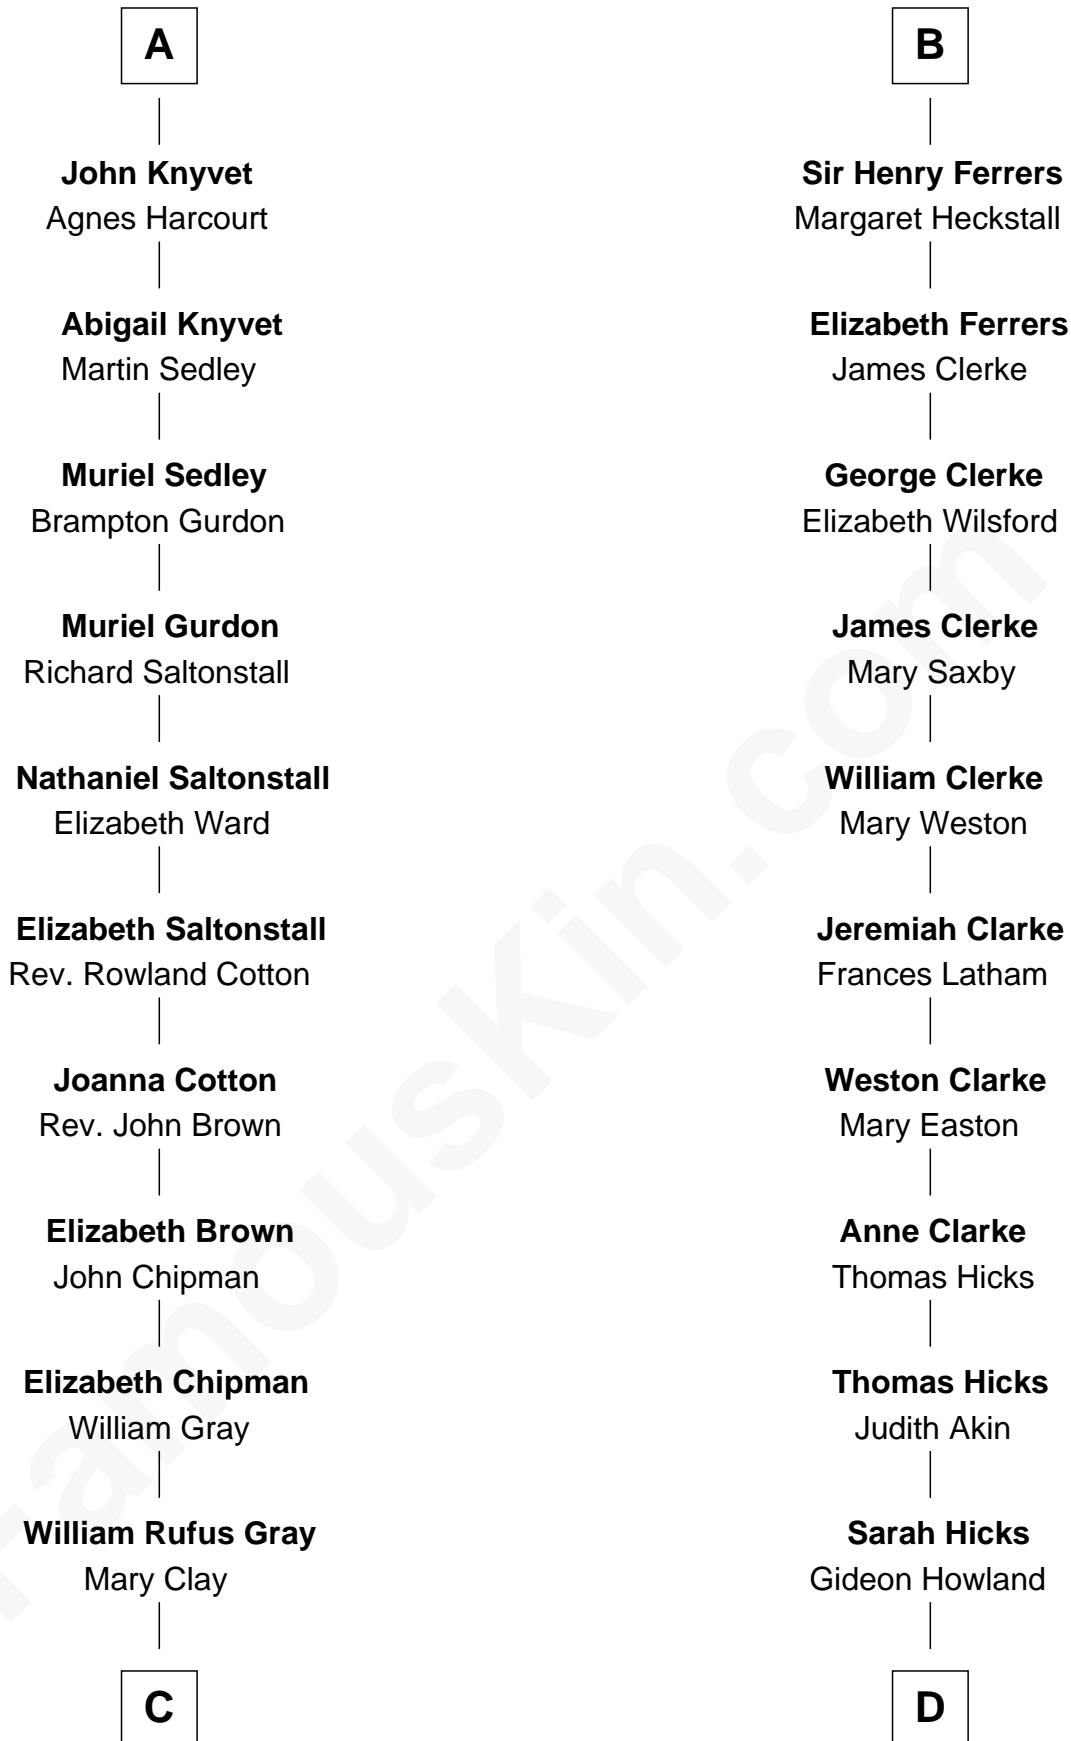

## Relationship Chart of

### Story Musgrave

NASA Astronaut

19th cousin 2 times removed of

**Hetty Green**  
*"The Witch of Wall Street"*

**C**

**William Gray**  
Sarah Frances Loring

**Edward Gray**  
Elizabeth Gray Story

**Marguerite Gray**  
John Butler Swann

**Marguerite Swann**  
Percy Musgrave

**Story Musgrave**  
*NASA Astronaut*

**D**

**Gideon Howland**  
Mehitable Howland

**Abby Slocum Howland**  
Edward Mott Robinson

**Hetty Green**  
*"The Witch of Wall Street"*