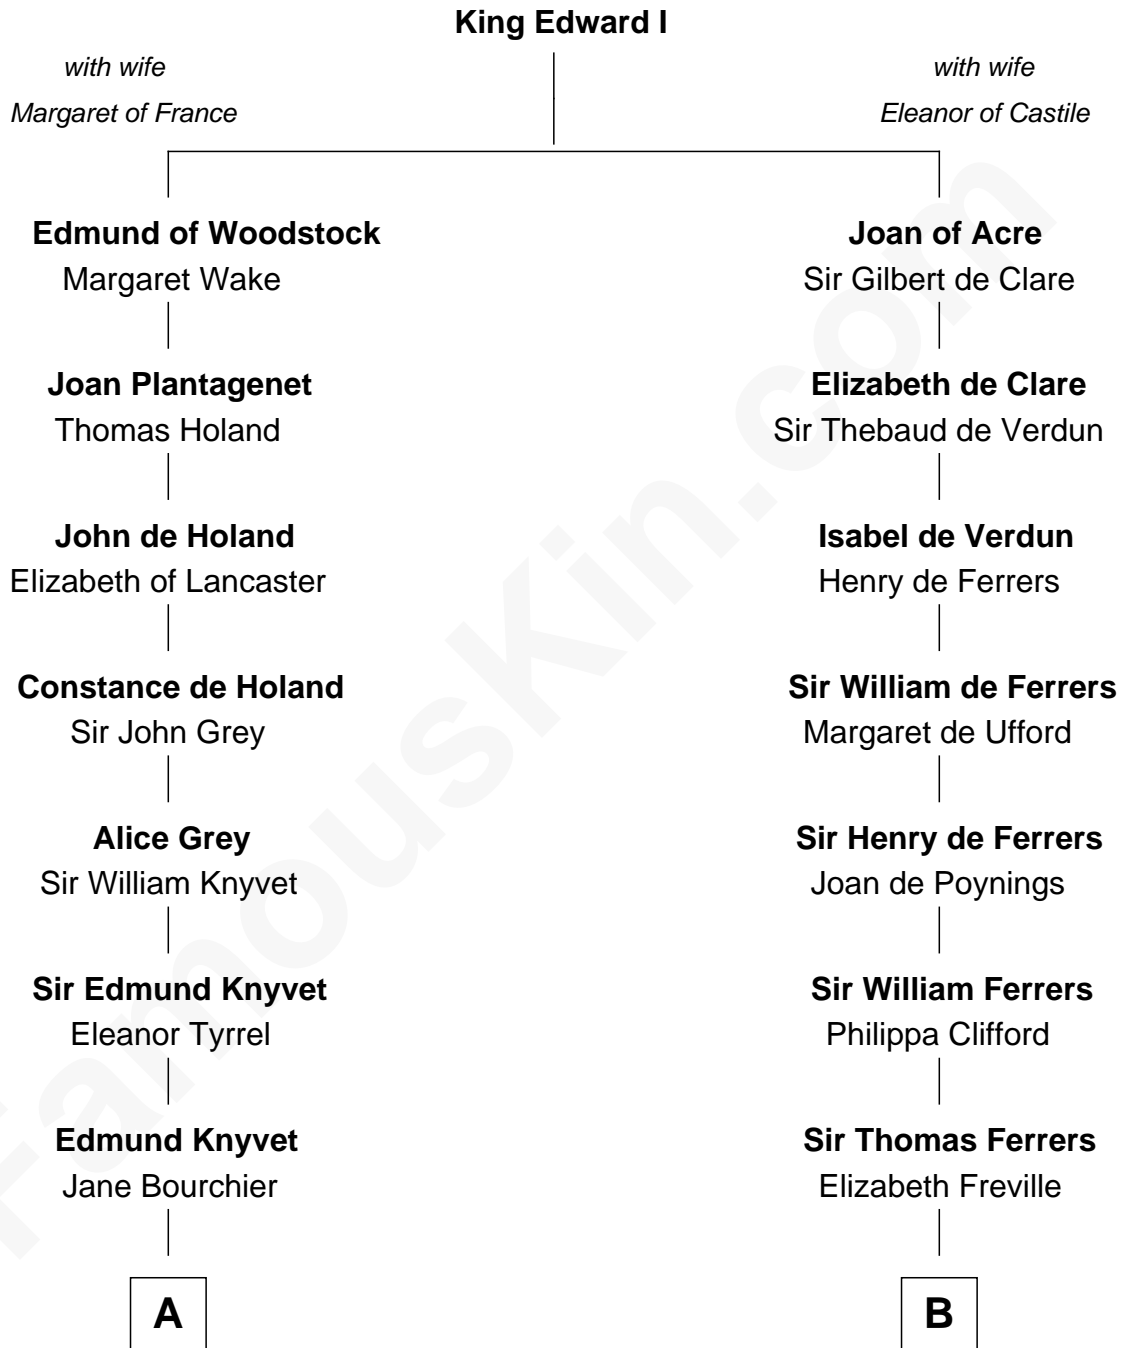

## Relationship Chart of

### Story Musgrave

NASA Astronaut

19th cousin 2 times removed of

**Hetty Green**  
*"The Witch of Wall Street"*

**C**

**William Gray**  
Sarah Frances Loring

**Edward Gray**  
Elizabeth Gray Story

**Marguerite Gray**  
John Butler Swann