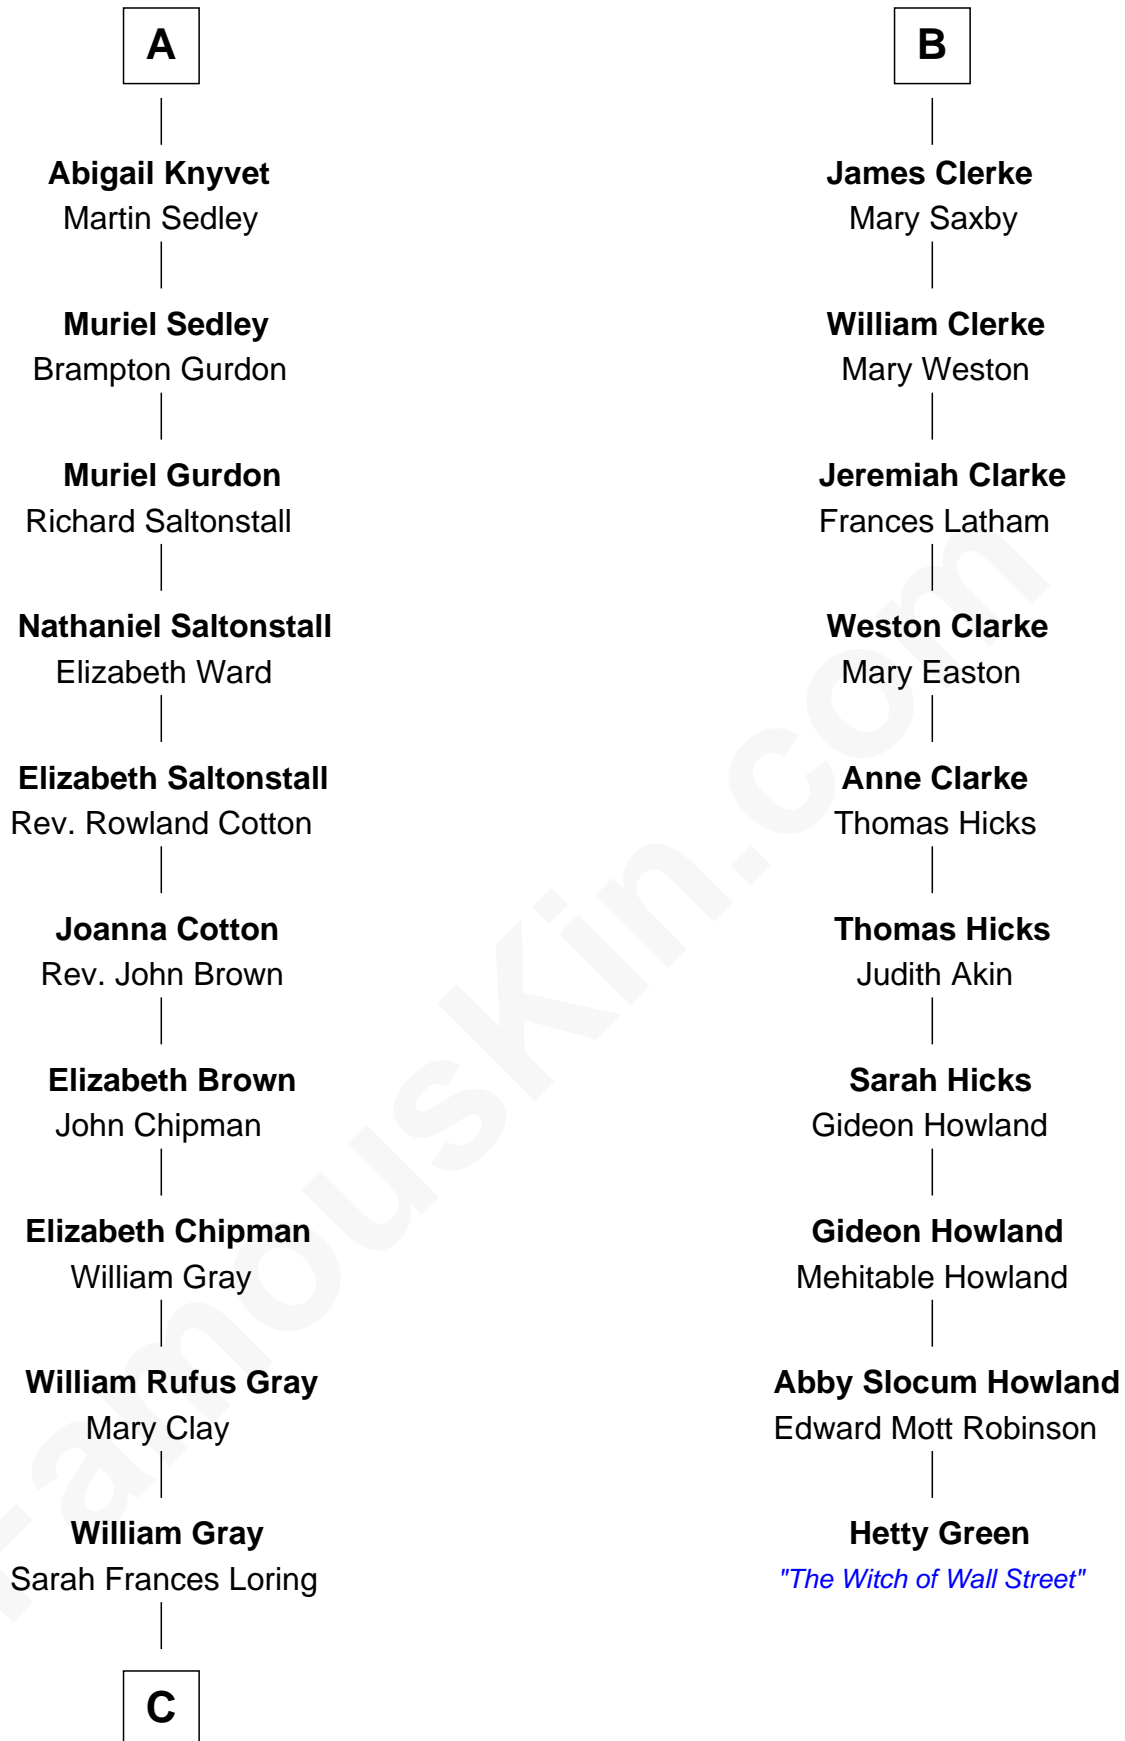

**FamousKin.com**  
**Relationship Chart of**  
**Story Musgrave**  
*NASA Astronaut*

16th cousin 4 times removed of

**Hetty Green**  
*"The Witch of Wall Street"*

**C**

—  
**Edward Gray**  
Elizabeth Gray Story

—  
**Marguerite Gray**  
John Butler Swann

—  
**Marguerite Swann**  
Percy Musgrave

—  
**Story Musgrave**  
*NASA Astronaut*

FamousKin.com