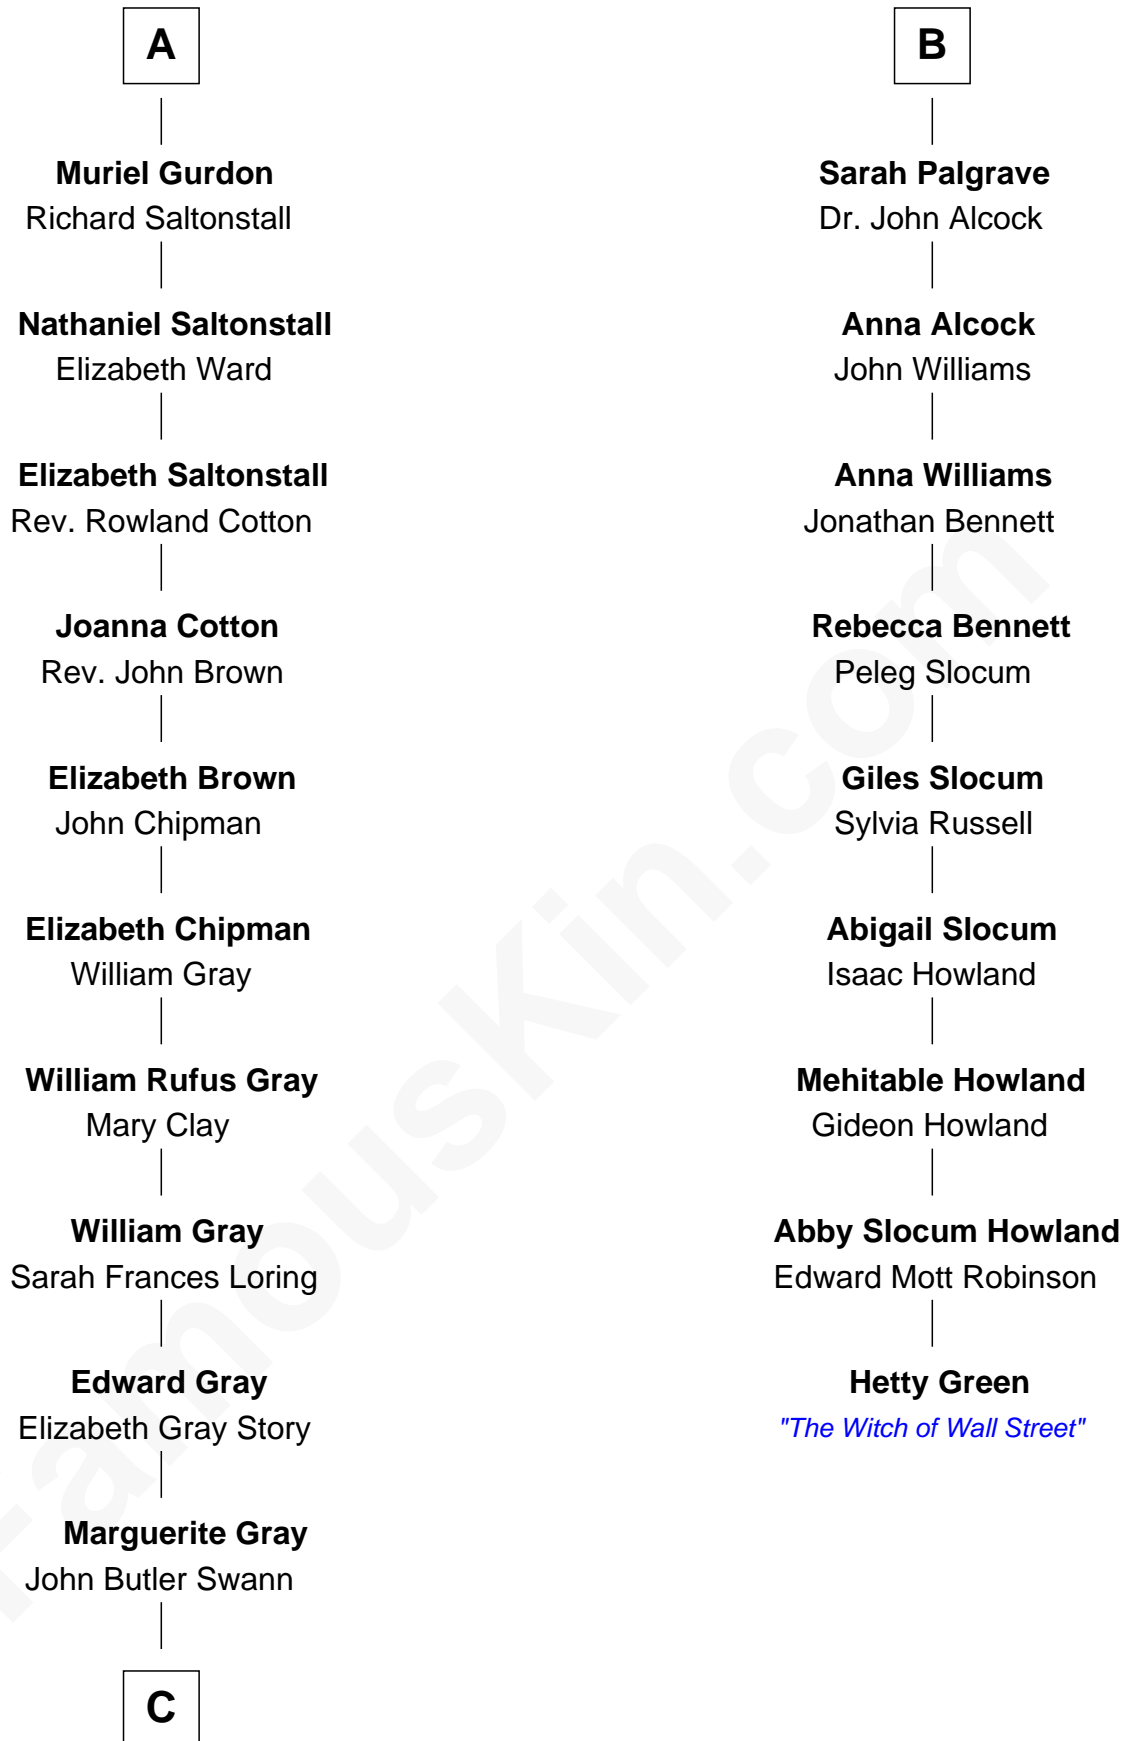

FamousKin.com

Relationship Chart of

Story Musgrave

NASA Astronaut

15th cousin 3 times removed of

Hetty Green
"The Witch of Wall Street"

C

—
Marguerite Swann

Percy Musgrave

—
Story Musgrave

NASA Astronaut

FamousKin.com