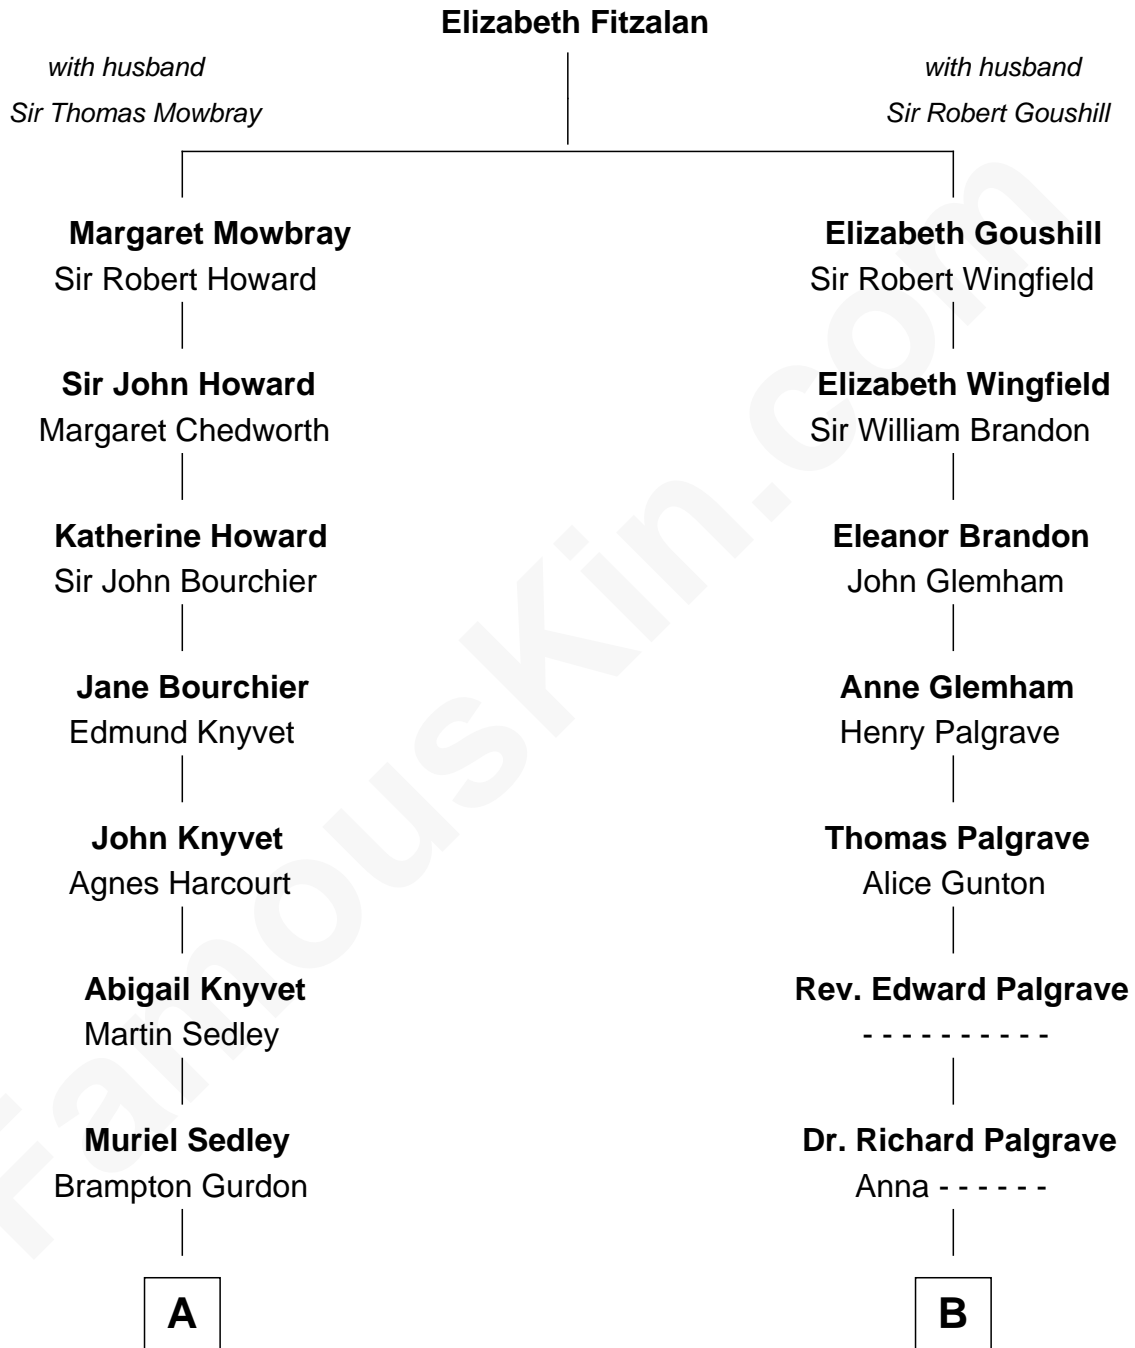

FamousKin.com

Relationship Chart of

Story Musgrave

NASA Astronaut

15th cousin 3 times removed of

Hetty Green
"The Witch of Wall Street"

C

—
Marguerite Swann

Percy Musgrave

—
Story Musgrave

NASA Astronaut

FamousKin.com