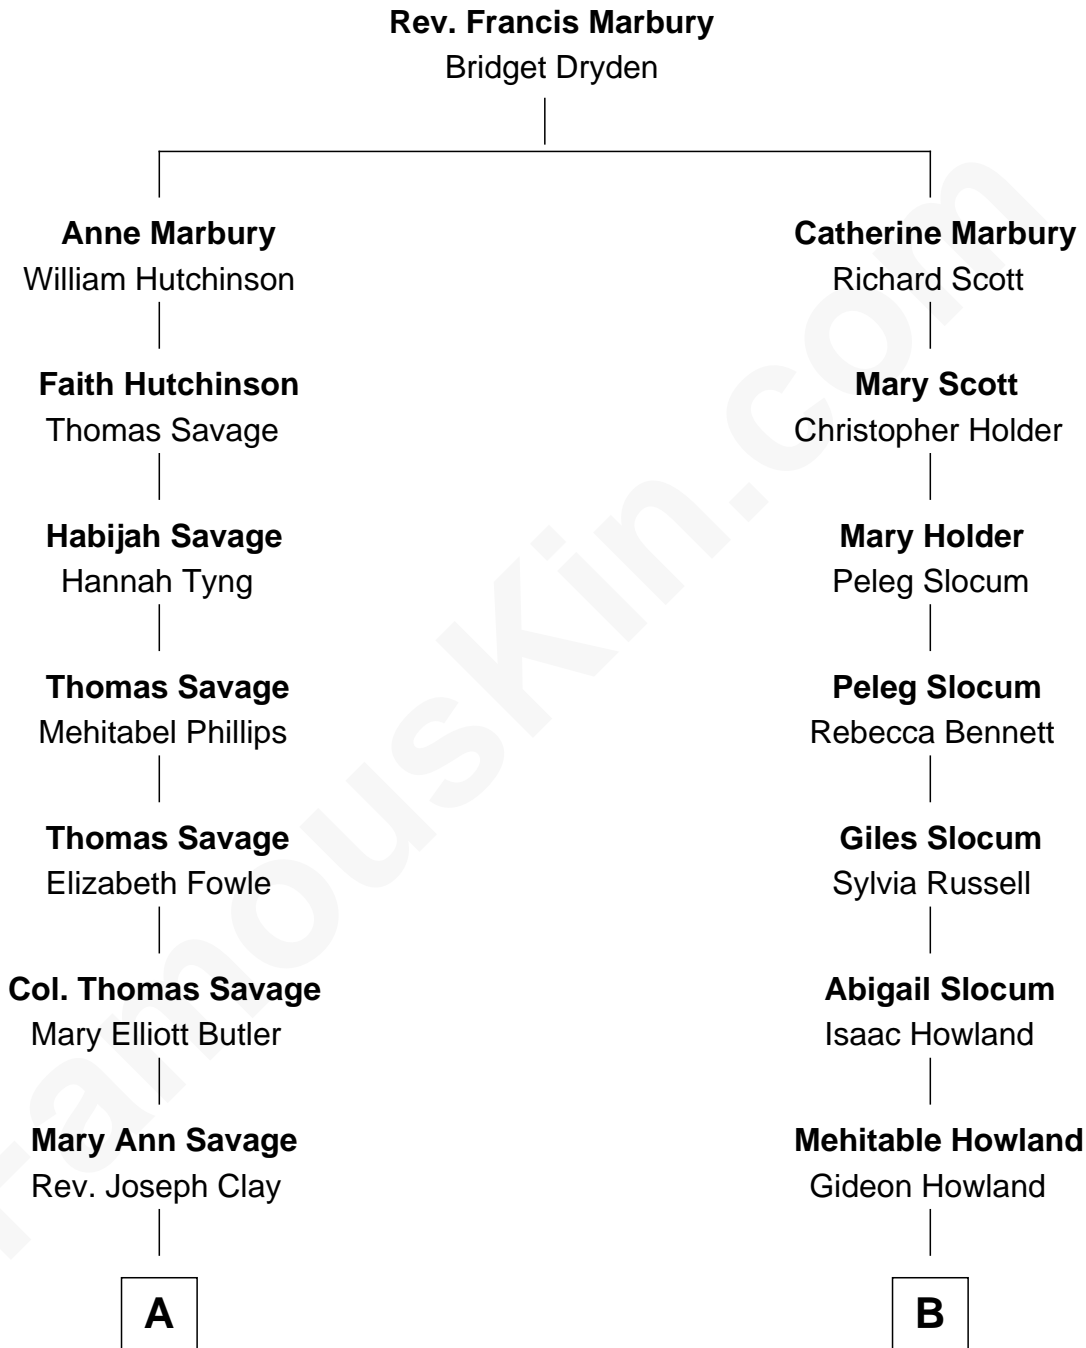

## Relationship Chart of

### Story Musgrave

NASA Astronaut

8th cousin 4 times removed of

**Hetty Green**  
*"The Witch of Wall Street"*

**A**

—  
**Mary Clay**

William Rufus Gray

—  
**William Gray**

Sarah Frances Loring

—  
**Edward Gray**

Elizabeth Gray Story

—  
**Marguerite Gray**

John Butler Swann

—  
**Marguerite Swann**

Percy Musgrave

—  
**Story Musgrave**