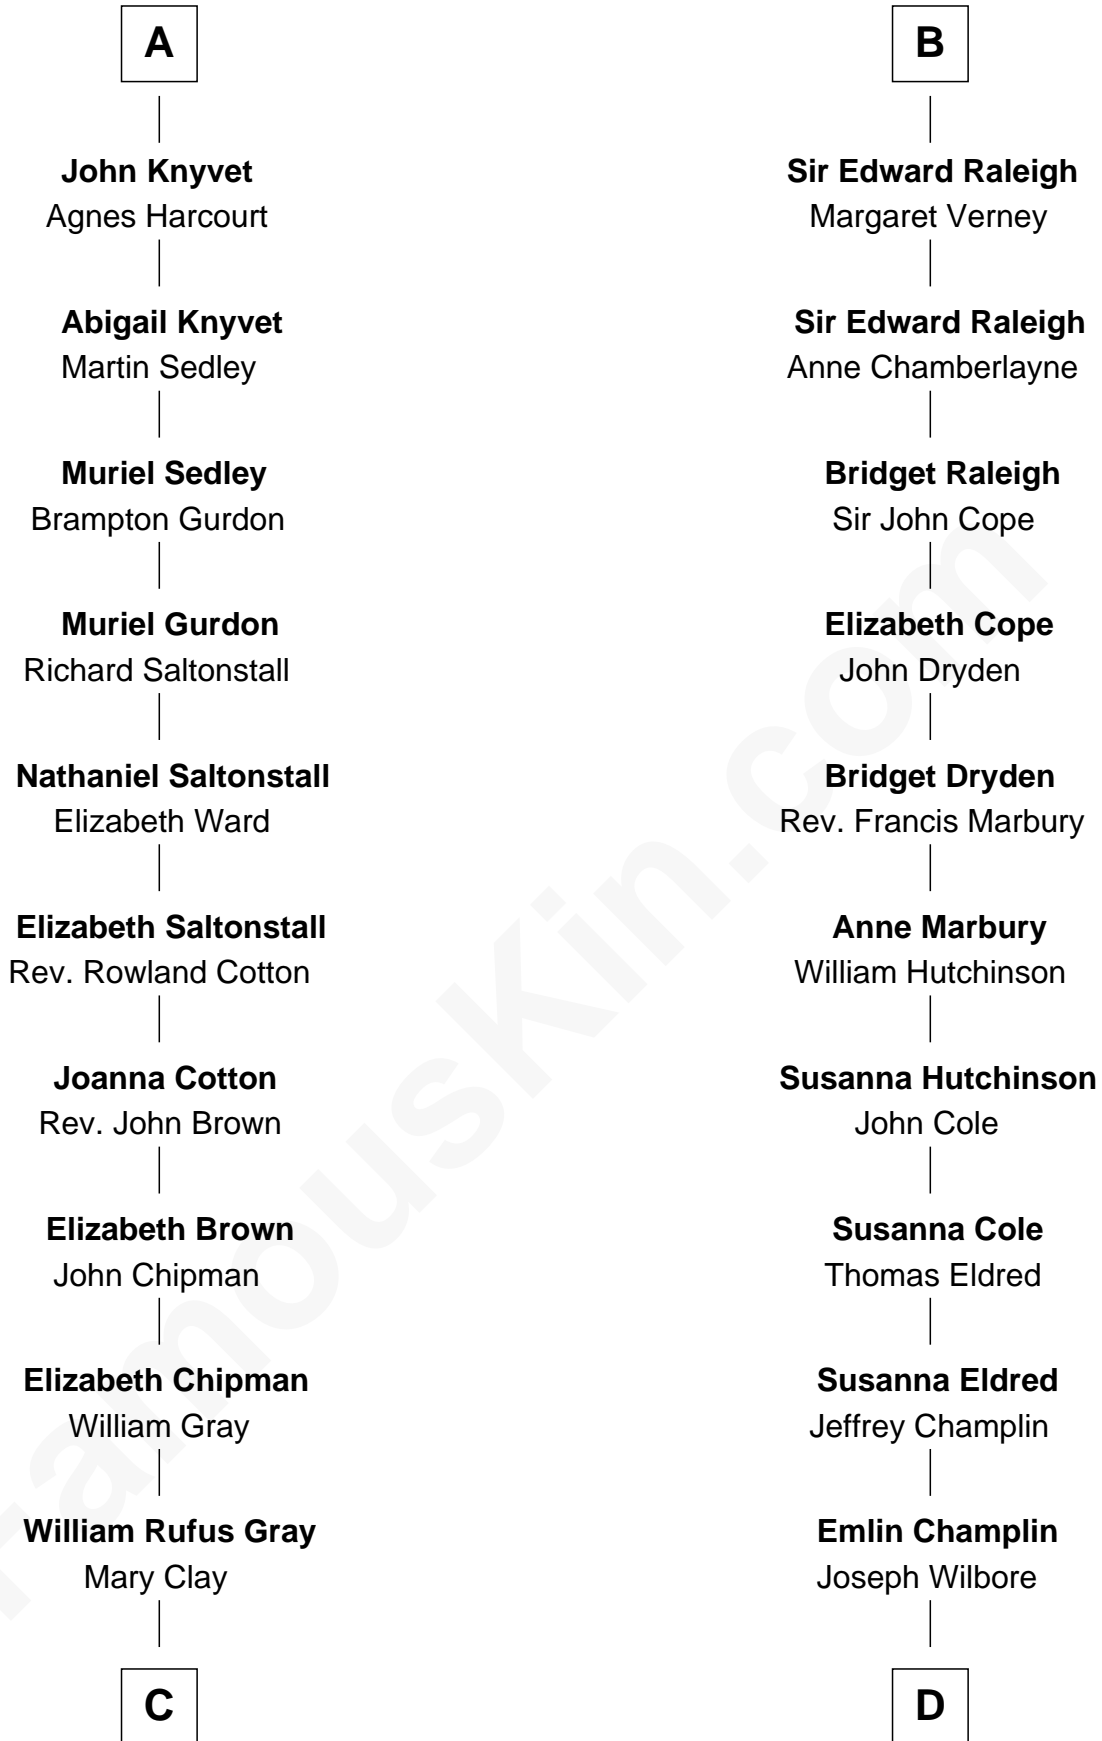

# FamousKin.com Relationship Chart of

**Story Musgrave**

*NASA Astronaut*

20th cousin 1 time removed of

**Shanghai Pierce**

*Texas Cattleman*

**C**

**William Gray**  
Sarah Frances Loring

**Edward Gray**  
Elizabeth Gray Story

**Marguerite Gray**  
John Butler Swann

**Marguerite Swann**  
Percy Musgrave

**Story Musgrave**  
*NASA Astronaut*

**D**

**Ambless Wilbore**  
Nathaniel Stoddard

**Susanna Stoddard**  
Isaac Pearce

**Jonathan D. Pearce**  
Hanna Phillips Head

**Shanghai Pierce**  
*Texas Cattleman*