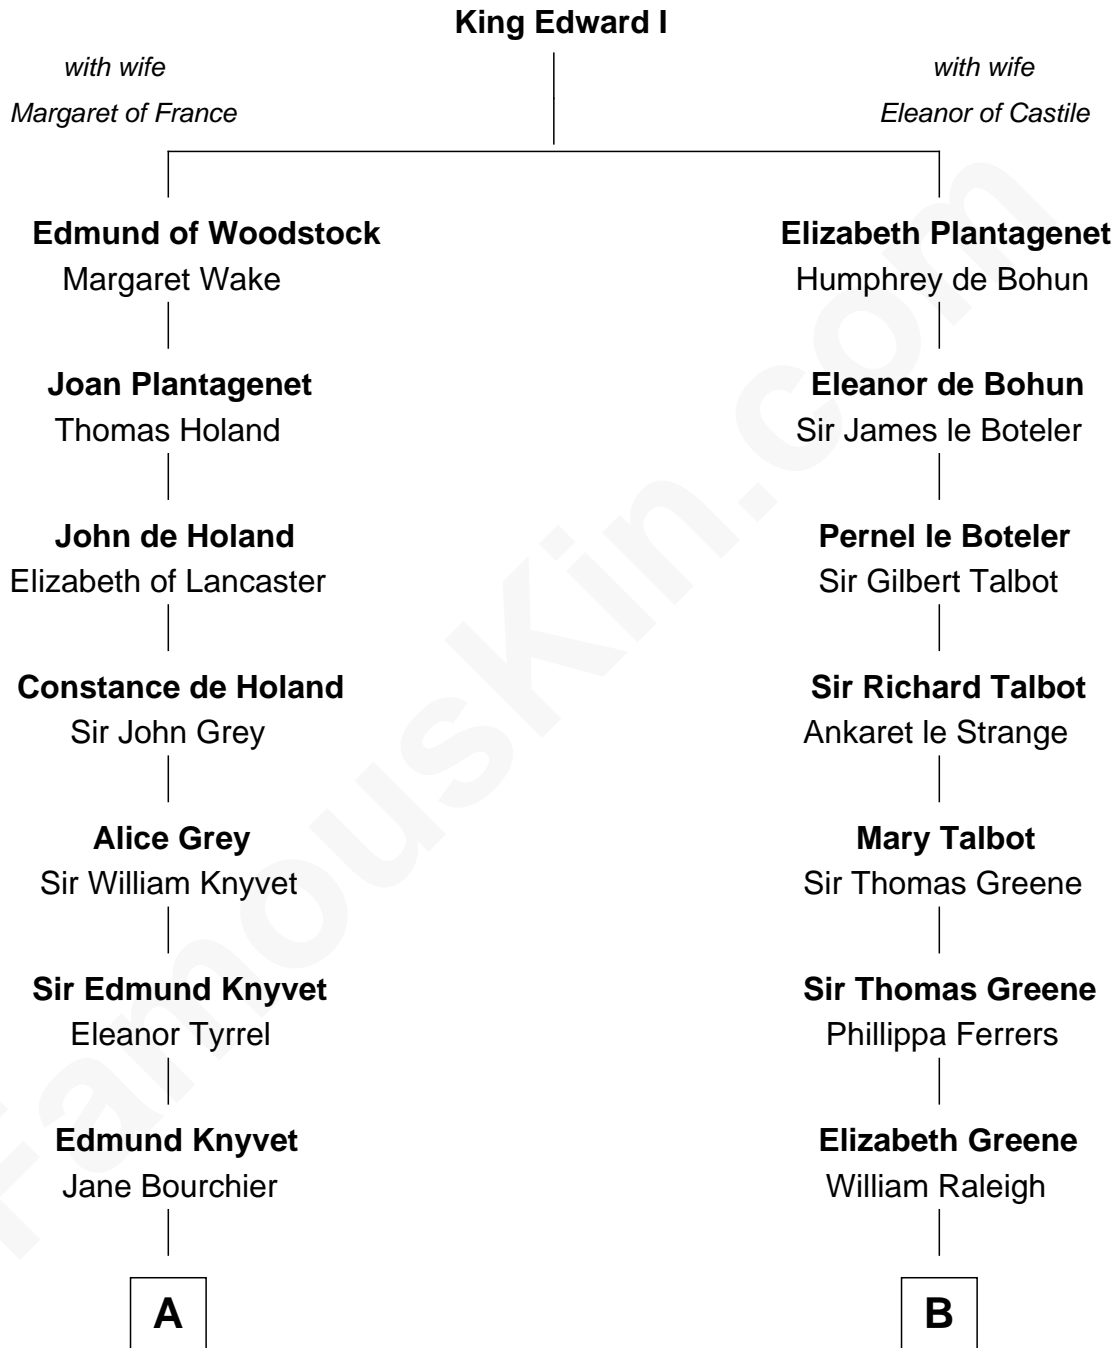

# FamousKin.com Relationship Chart of

**Story Musgrave**

*NASA Astronaut*

20th cousin 1 time removed of

**Shanghai Pierce**

*Texas Cattleman*

**C**

**William Gray**  
Sarah Frances Loring

**Edward Gray**  
Elizabeth Gray Story

**Marguerite Gray**  
John Butler Swann

**Marguerite Swann**  
Percy Musgrave

**Story Musgrave**  
*NASA Astronaut*

**D**

**Ambless Wilbore**  
Nathaniel Stoddard

**Susanna Stoddard**  
Isaac Pearce

**Jonathan D. Pearce**  
Hanna Phillips Head

**Shanghai Pierce**  
*Texas Cattleman*