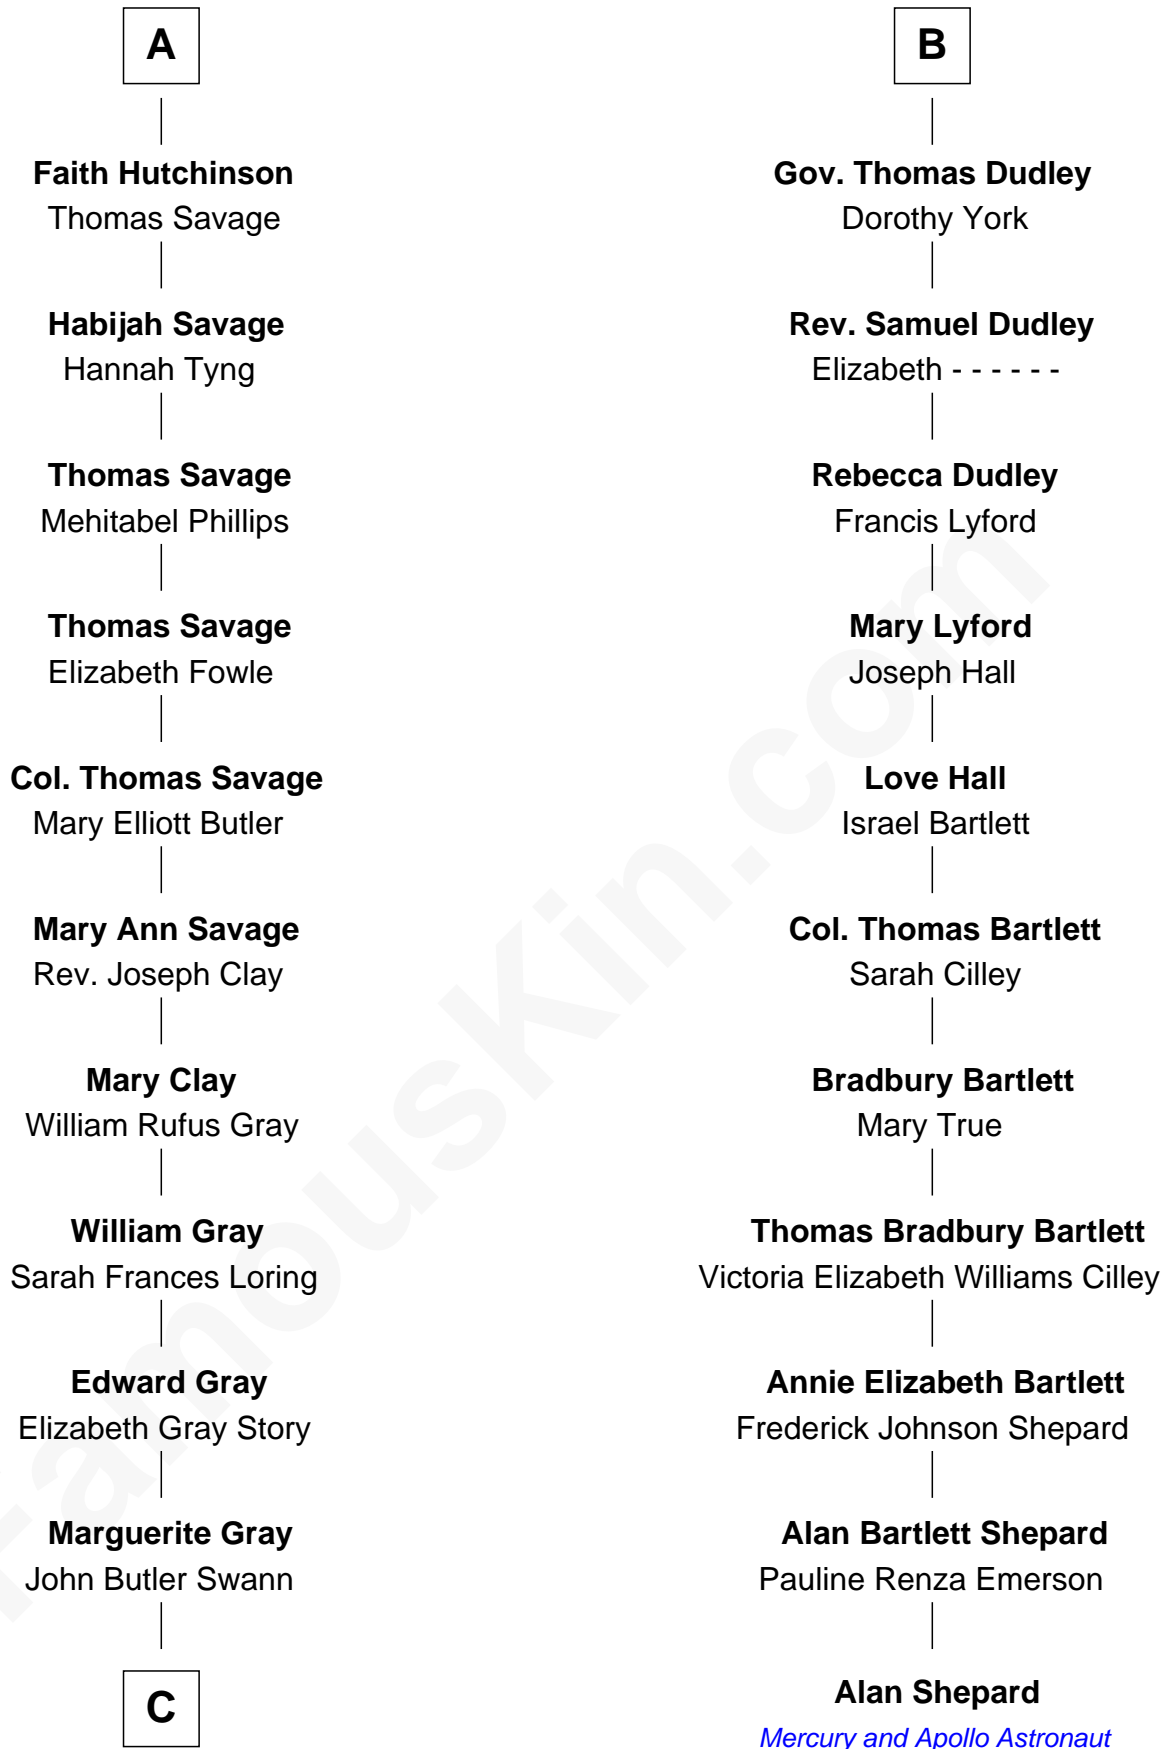

FamousKin.com Relationship Chart of

Story Musgrave

NASA Astronaut

17th cousin 1 time removed of

Alan Shepard

Mercury and Apollo Astronaut

Sir Walter Blount

Sancha de Ayala

Sir Thomas Blount

Margaret de Gresley

Sir Thomas Blount

Agnes Hawley

Anne Blount

William Marbury

Robert Marbury

Katherine Williamson

Cecily Grey

Sir Henry Dudley

----- Ashton

Probable

Roger Dudley

Susanna Thorne

B

C

—
Marguerite Swann

Percy Musgrave

—
Story Musgrave

NASA Astronaut

FamousKin.com