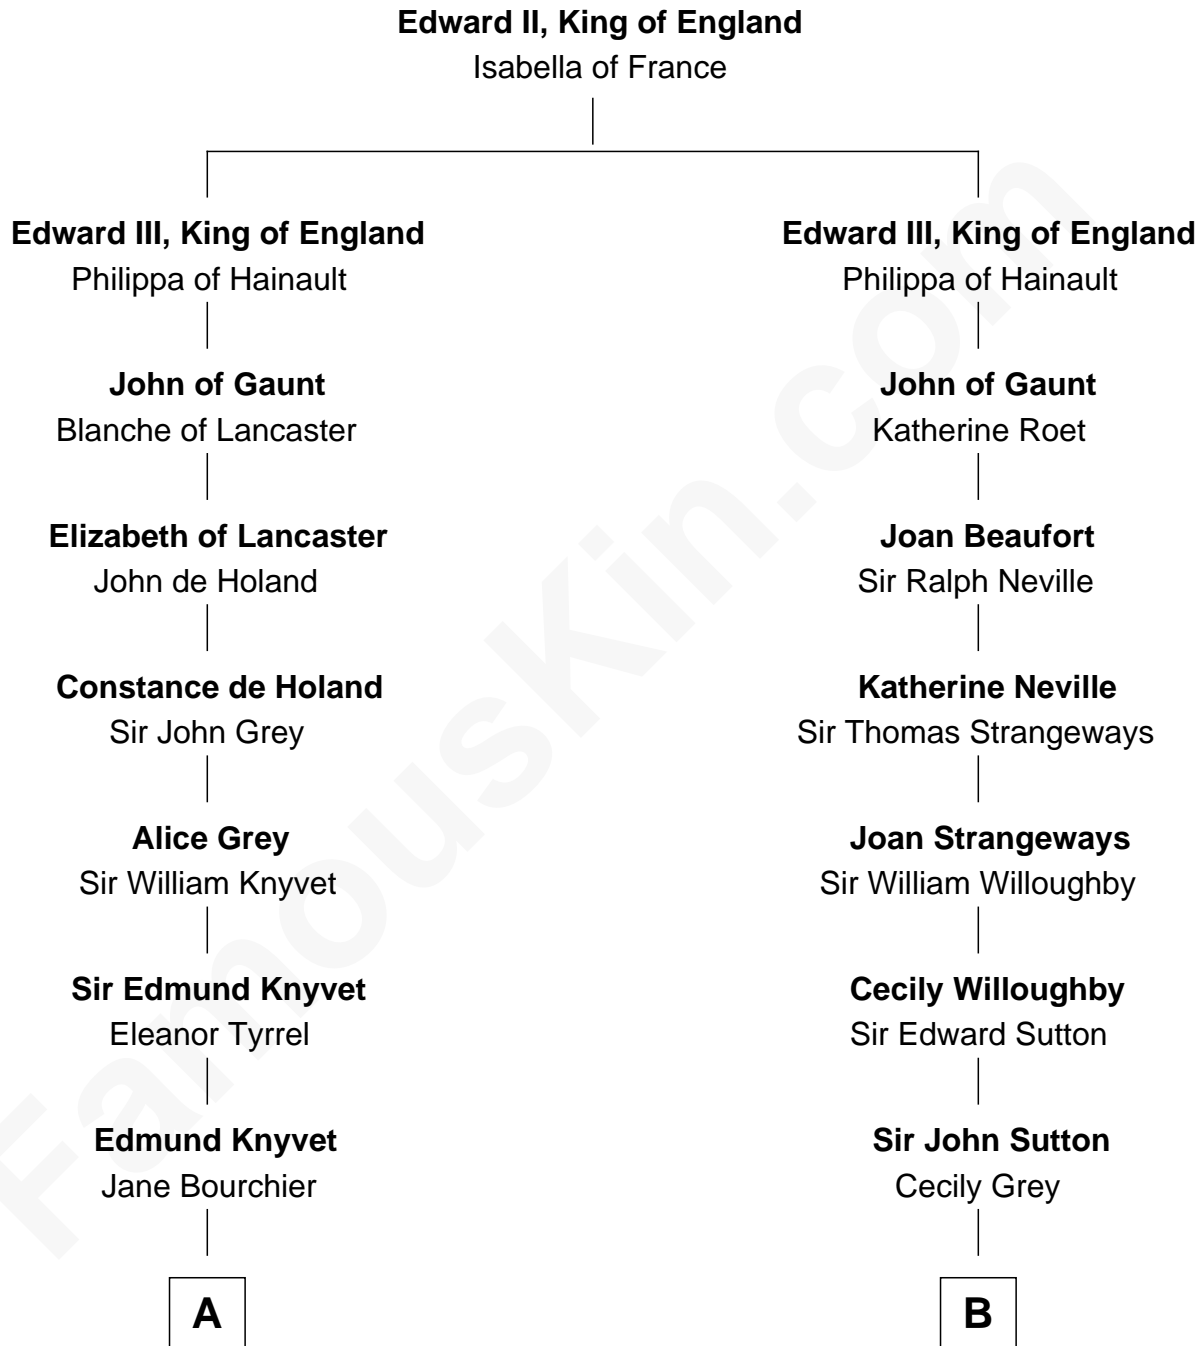

## Relationship Chart of

### Story Musgrave

NASA Astronaut

19th cousin 2 times removed of

**Alan Shepard**  
Mercury and Apollo Astronaut

**C**

**William Gray**  
Sarah Frances Loring

**Edward Gray**  
Elizabeth Gray Story

**Marguerite Gray**  
John Butler Swann

**Marguerite Swann**  
Percy Musgrave

**Story Musgrave**  
*NASA Astronaut*

**D**

**Annie Elizabeth Bartlett**  
Frederick Johnson Shepard

**Alan Bartlett Shepard**  
Pauline Renza Emerson

**Alan Shepard**  
*Mercury and Apollo Astronaut*