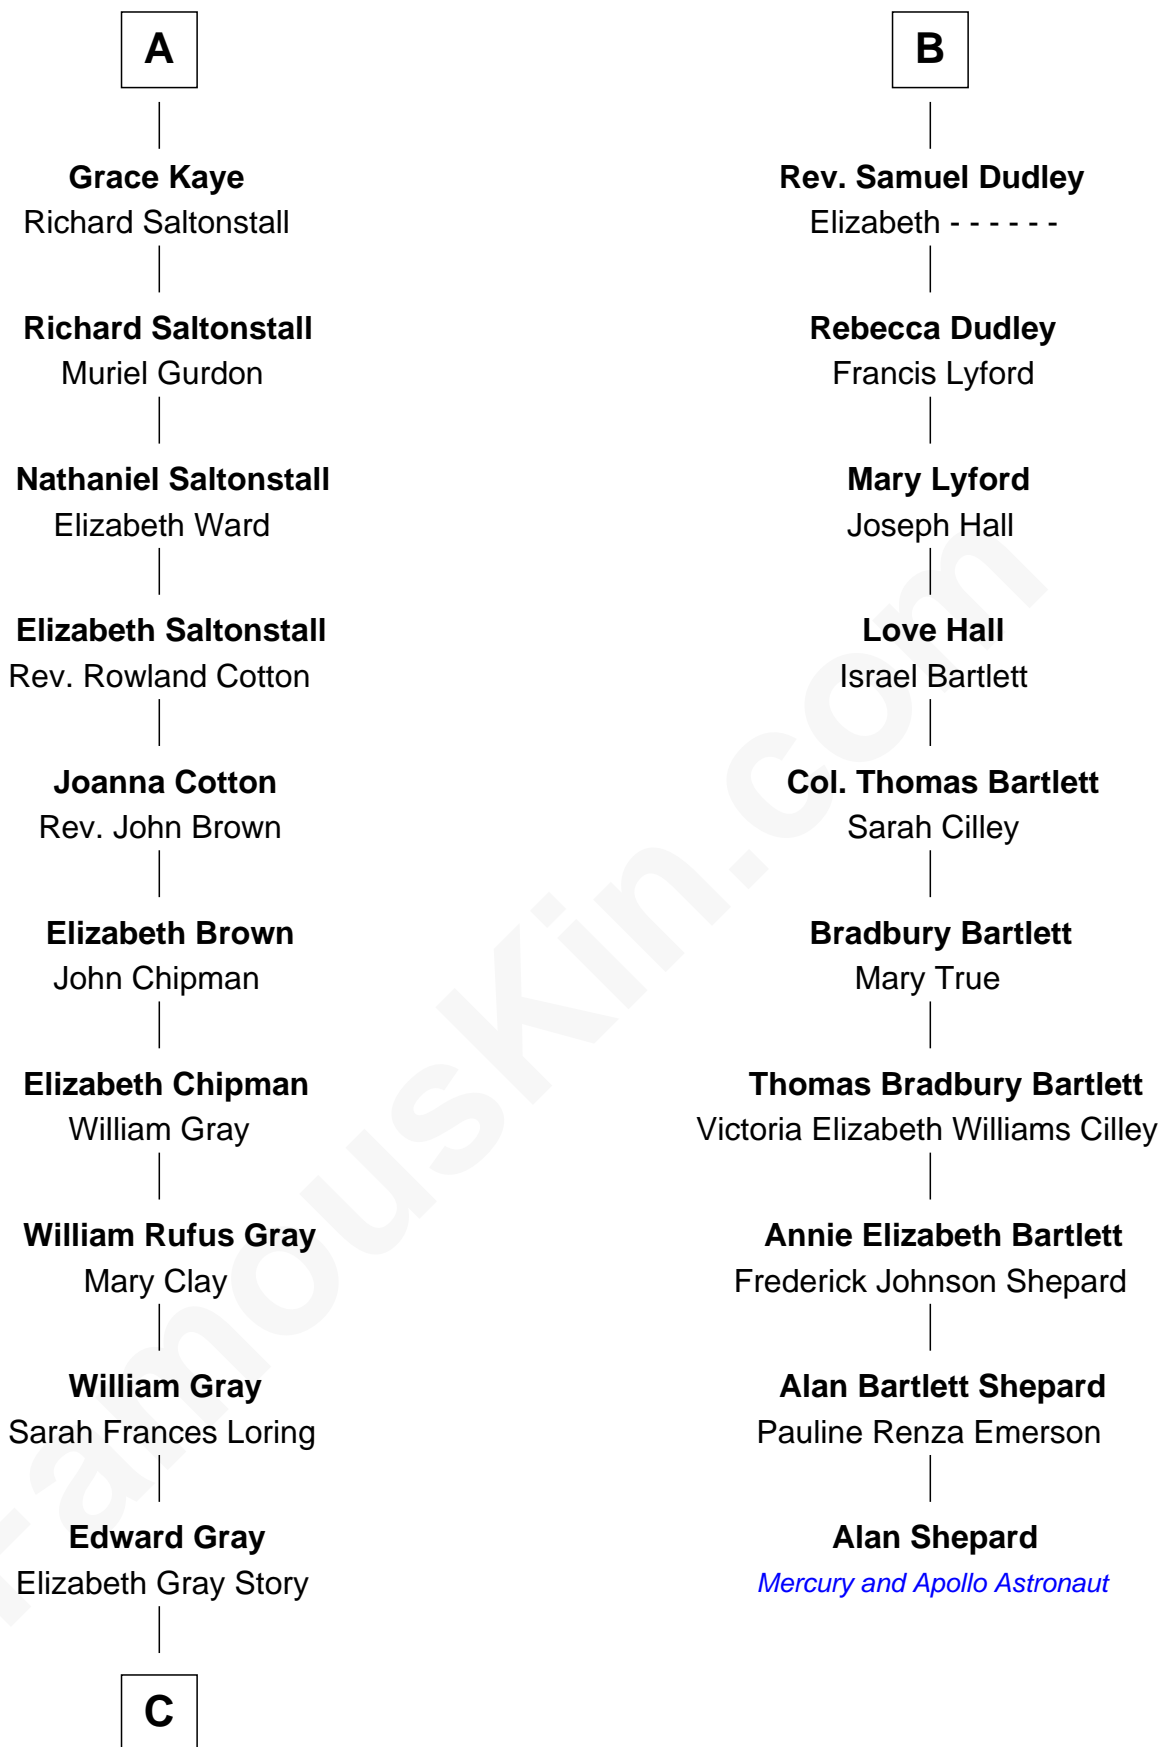

FamousKin.com
Relationship Chart of
Story Musgrave
NASA Astronaut

16th cousin 3 times removed of
Alan Shepard
Mercury and Apollo Astronaut

Sir Ralph Neville
 Joan Beaufort

C

—
Marguerite Gray
John Butler Swann

—
Marguerite Swann
Percy Musgrave

—
Story Musgrave
NASA Astronaut

FamousKin.com