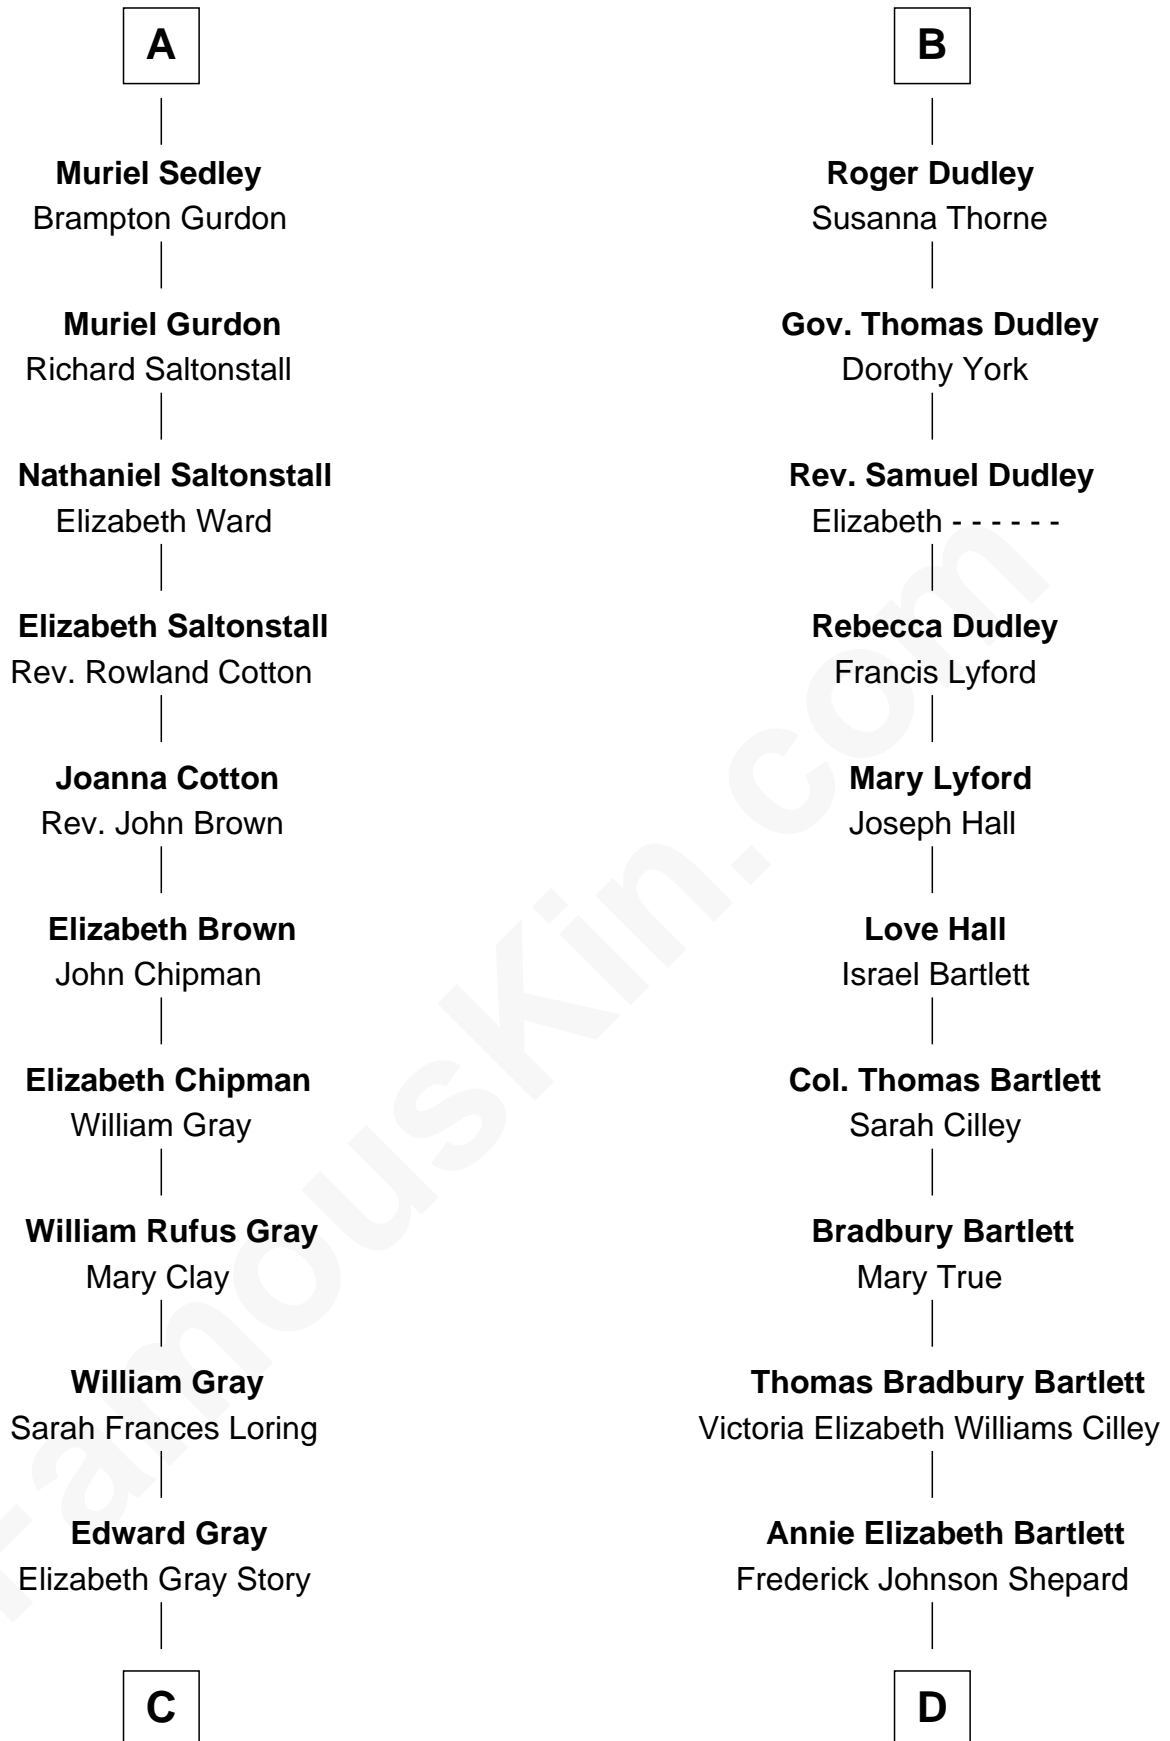

FamousKin.com Relationship Chart of

Story Musgrave

NASA Astronaut

18th cousin 1 time removed of

Alan Shepard

Mercury and Apollo Astronaut

Thomas Holand
Joan Plantagenet

John de Holand
Elizabeth of Lancaster

Edward Cherleton

Joyce Cherleton

Sir John Tiptoft

Joyce Tiptoft

Sir Edmund Sutton

Sir Edward Sutton

Cecily Willoughby

Sir John Sutton

Cecily Grey

Sir Henry Dudley

----- Ashton

Probable

B

C

Marguerite Gray
John Butler Swann

Marguerite Swann
Percy Musgrave