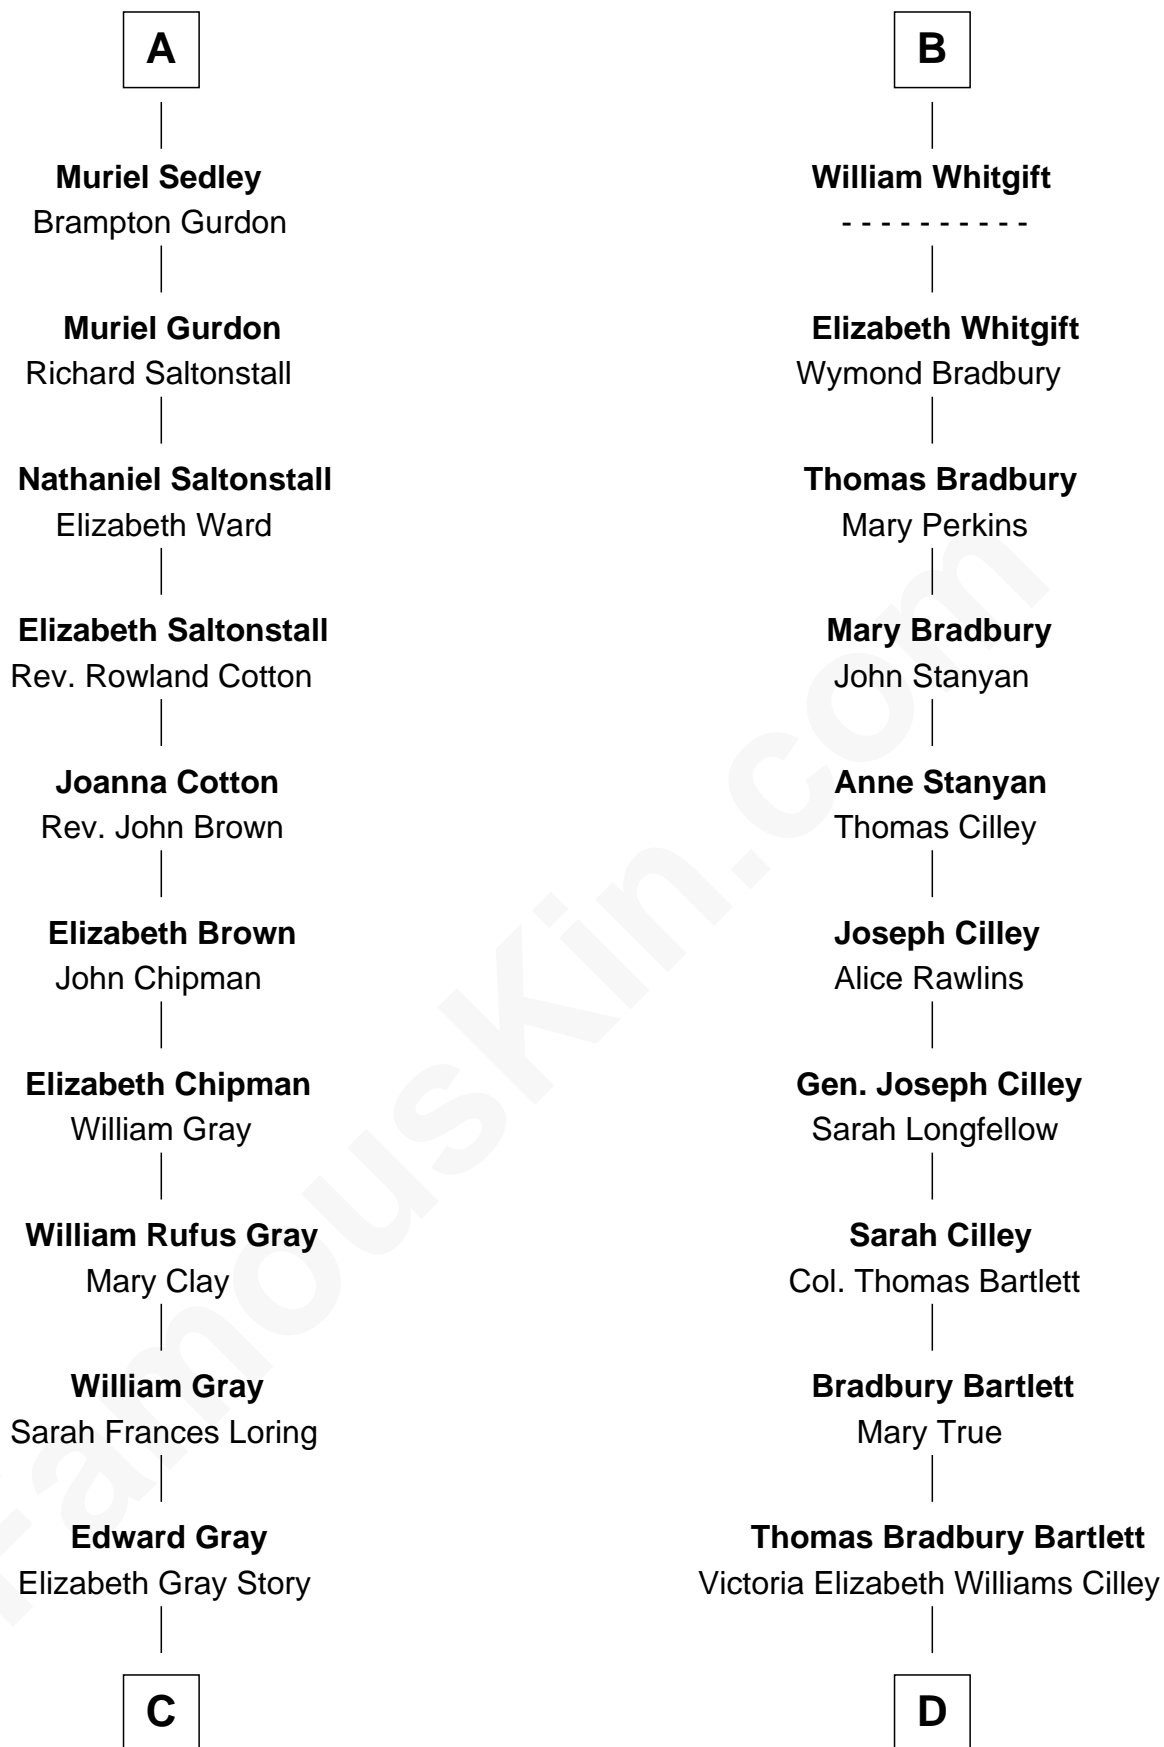

# FamousKin.com Relationship Chart of

**Story Musgrave**

*NASA Astronaut*

19th cousin of

**Alan Shepard**

*Mercury and Apollo Astronaut*

**John de Mowbray**  
Elizabeth de Segrave

**Sir Thomas Mowbray**

**Eudo de Welles**

Maud de Greystoke

**Sir Lionel de Welles**

Joan de Waterton

**Margaret de Welles**

Sir Thomas Dymoke

**Jane Dymoke**

John Fulnetby

**Katherine Fulnetby**

William Dynwell

**Anne Dynwell**

Henry Whitgift

**B**

**C**

**Marguerite Gray**  
John Butler Swann

**Marguerite Swann**  
Percy Musgrave

**Story Musgrave**  
*NASA Astronaut*

**D**

**Annie Elizabeth Bartlett**  
Frederick Johnson Shepard

**Alan Bartlett Shepard**  
Pauline Renza Emerson

**Alan Shepard**  
*Mercury and Apollo Astronaut*

FamousKin.com